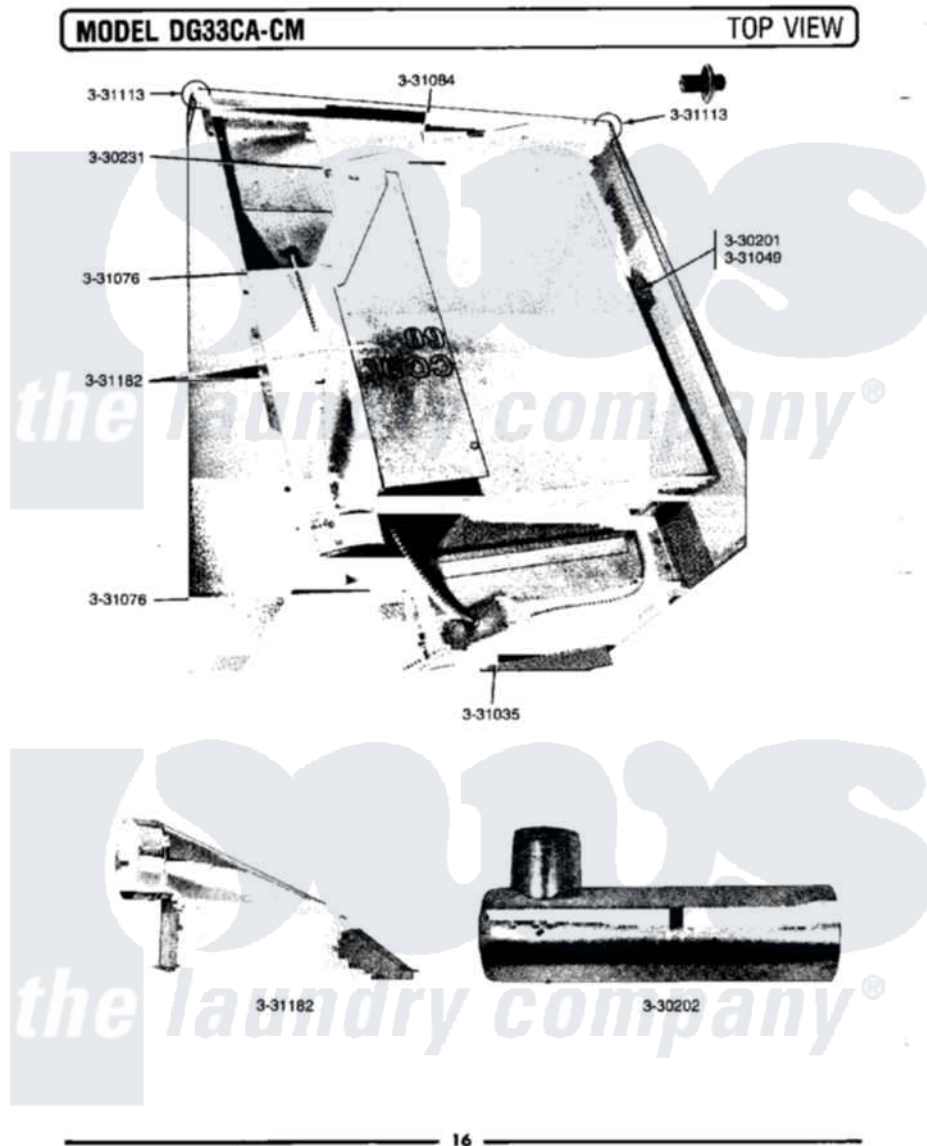

Maytag DG33CM 06 - TOP VIEW

Maytag [Residential Maytag DG33CM Dryer Parts](#) Parts Diagram 06 - TOP VIEW
 Click on the part number to view part

Item	Original Part Number	Replaced By	Status	Part Description
001	Y330201		Not Available	HIGH LIMIT THERMOSTAT
002	Y330202		Not Available	RECIRCULATION TEE ASSEMBLY
003	NLA		Not Available	BAFFLE ASSEMBLY
004	Y330231			Transformer
005	NLA		Not Available	WIRE NUT (6 USED)
006	331049		Not Available	VENTILATED COVER - HI-LIMIT
007	NLA		Not Available	GAS SUPPLY LINE-28 1/2 INCH
008	331084		Not Available	SUPPORT ROD FOR UPPER DOOR
009	NLA		Not Available	HINGE RIVET
010	NLA		Not Available	RECIRCULATION BOOT
011	NLA		Not Available	PANEL COVER