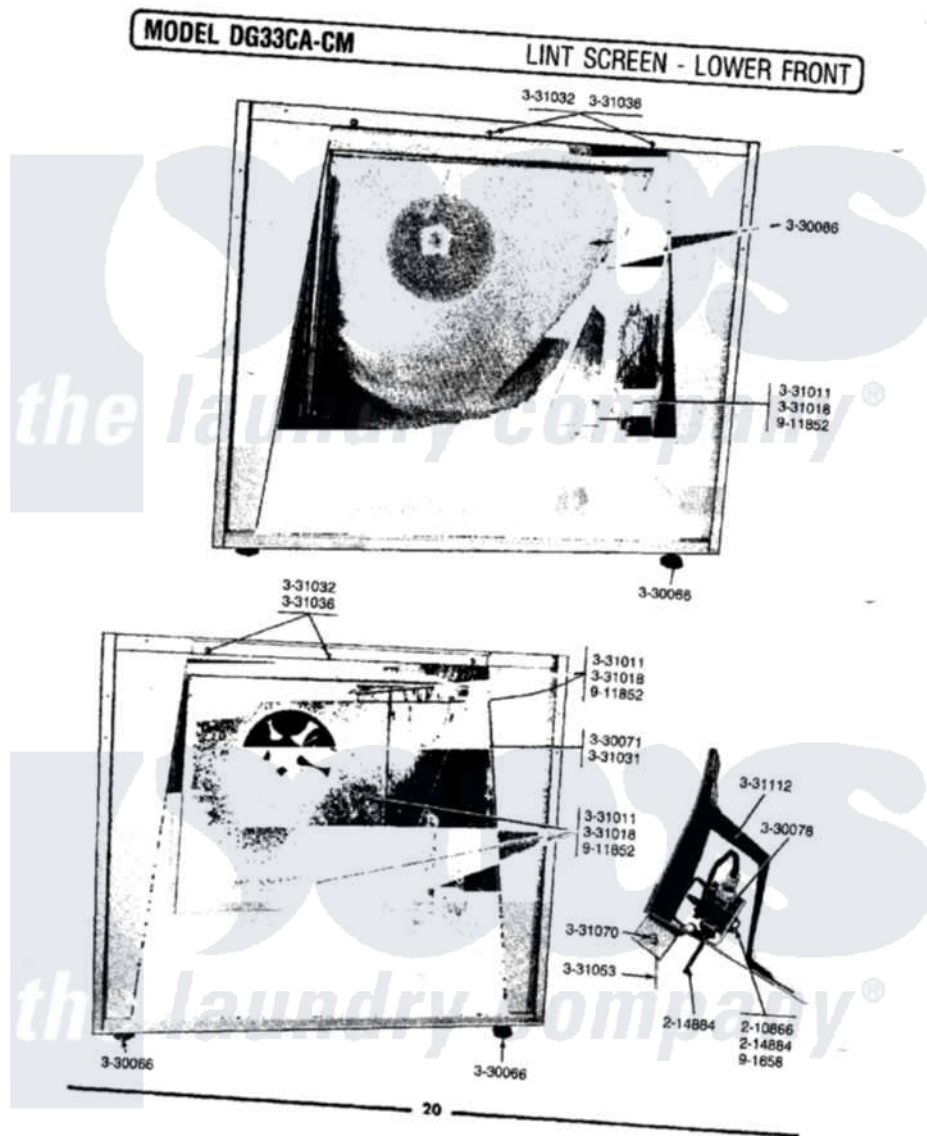

Maytag DG33CM 08 - LINT SCREEN-LOWER FRONT

Maytag Residential Maytag DG33CM Dryer Parts Parts Diagram 08 - LINT SCREEN-LOWER FRONT
 Click on the part number to view part

Item	Original Part Number	Replaced By	Status	Part Description
001	Y055980			Hi-Temp Adhesive, 2 Oz Tube
002	210866			Nut, Twin Speed
003	214884	213501		Screw, No.6-20 X 1-1/8 Inch
004	NLA		Not Available	LEVELING LEG
005	Y330071		Not Available	IMPELLER FOR BLOWER
006	Y330078			Cool-Down Bypass Switch
007	Y330086			Lint Screen With Frame
008	NLA		Not Available	WING NUT, LINT HOOD
009	NLA		Not Available	WASHER, LINT HOOD (CABINET)
010	331031		Not Available	SET SCREW FOR IMPELLER
011	331032	61002031		Screw, Handle
012	331036			Washer-Front Panel Screws
013	331053			Damper
014	NLA		Not Available	HINGE PIN, DAMPER
015	NLA		Not Available	SHIELD, DAMPER SWITCH