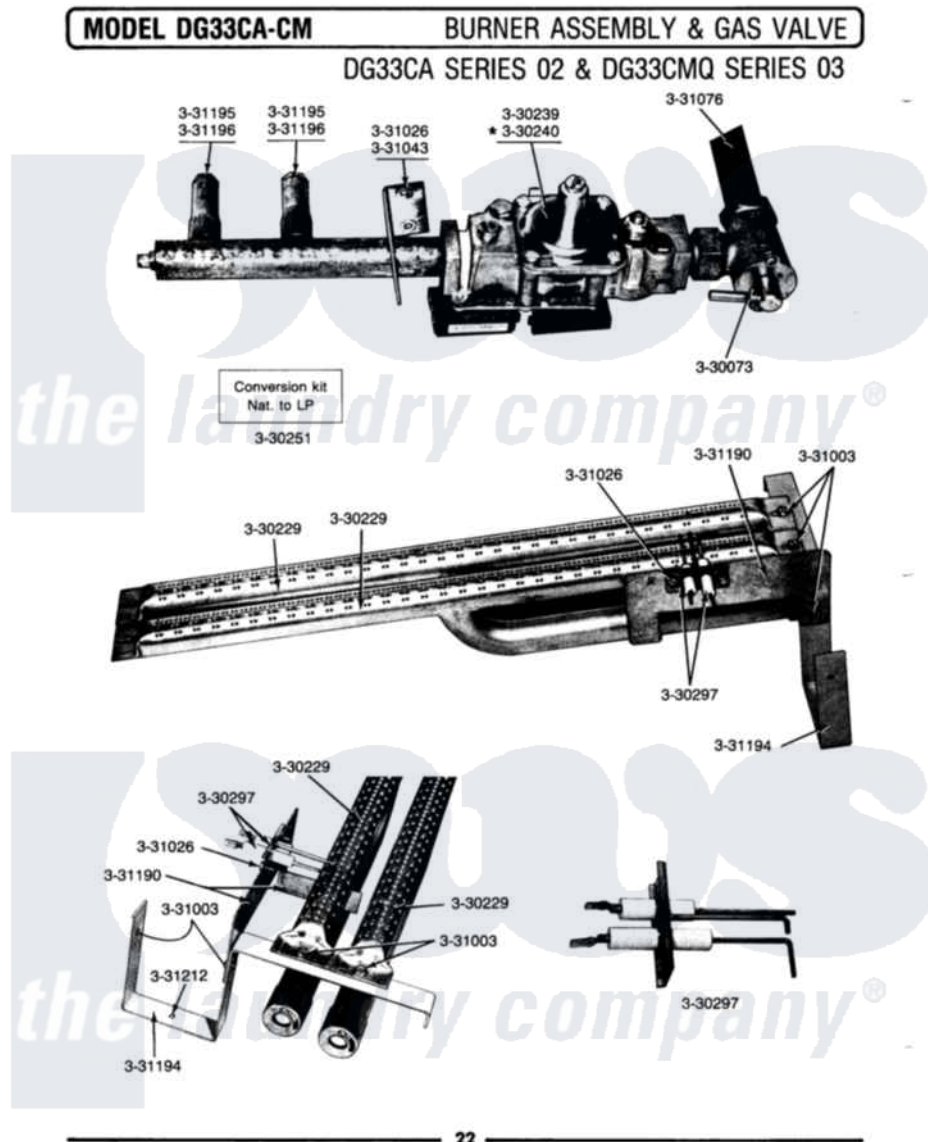

Maytag DG33CM 09 - BURNER ASSEMBLY & GAS VALVE

Maytag Residential Maytag DG33CM Dryer Parts Parts Diagram 09 - BURNER ASSEMBLY & GAS VALVE
 Click on the part number to view part

Item	Original Part Number	Replaced By	Status	Part Description
001	Y330073			Valve, Shut-Off
002	Y330229			Burner Assembly
003	Y330239		Not Available	GAS VALVE - NAT
004	NLA		Not Available	GAS VALVE - LP
005	Y330250		Not Available	COIL ON GAS VALVE
006	NLA		Not Available	CONVERSION KIT (NAT TO LP)
007	NLA		Not Available	HI-VOLT CABLE & IGNITER KIT
008	331003	489483		Screw 10-32 X 1/2
009	331026	90767		Screw, 8A X 3/8 HeX Washer Head Tapping
010	NLA		Not Available	BRACKET, GAS CONTROL
011	NLA		Not Available	GAS SUPPLY LINE-28 1/2 INCH
012	NLA		Not Available	MOUNTING BRACKET
013	NLA		Not Available	BURNER SUPPORT BRACKET

014	NLA		Not Available	ORIFICE, MAIN BURNER-NAT.
015	NLA		Not Available	ORIFICE, MAIN BURNER (LP)
016	331212	3390631		Screw, 10-16 X 3/8