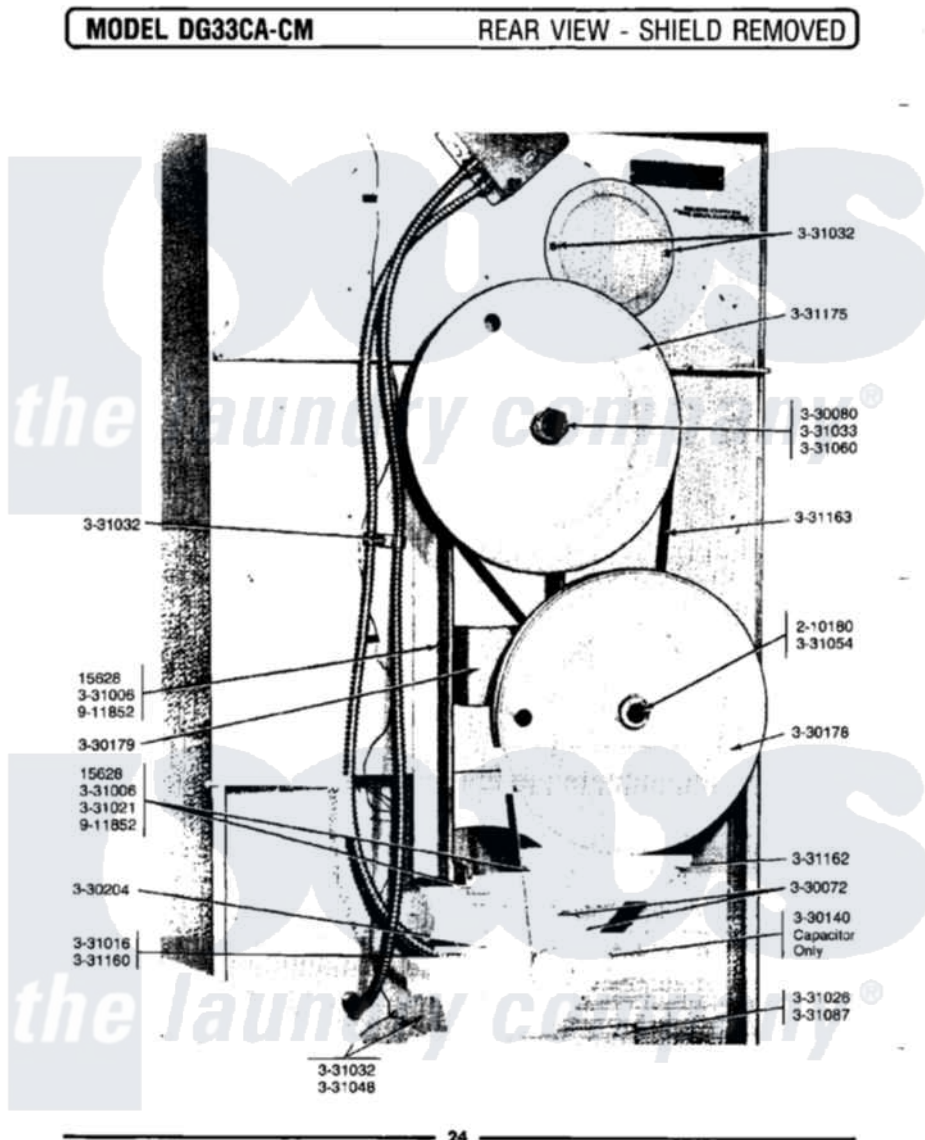

Maytag DG33CM 10 - REAR VIEW-SHIELD REMOVED

Maytag Residential Maytag DG33CM Dryer Parts Parts Diagram 10 - REAR VIEW-SHIELD REMOVED
 Click on the part number to view part

Item	Original Part Number	Replaced By	Status	Part Description
001	NLA		Not Available	BOLT, 5/16 X 3/4 HEX
002	210180		Not Available	RETAINING RING
003	Y330072		Not Available	MOTOR COMPLETE
004	Y330080		Not Available	SPIDER & SHAFT ASSEMBLY
005	NLA		Not Available	CAPICATOR
006	Y330178			Reduction Pulley
007	Y330179			Bracket And Pin
008	NLA		Not Available	INTERNAL MOTOR SWITCH
009	NLA		Not Available	NUT-DRUM SUPPORT BOLT, 5/16
010	NLA		Not Available	SET SCREW, MOTOR PULLEY
011	NLA		Not Available	WASHER - MOTOR SUPPORT BOLT
012	331026	90767		Screw, 8A X 3/8 HeX Washer Head Tapping
013	331032	61002031		Screw, Handle

014	331033		Hex Nut-Drum Pulley Shaft
015	331048	Not Available	COVER FOR BLOWER IMPELLER
016	331054		Grease Fitting - Pulley Pin
017	331060		Key For Drum
018	NLA	Not Available	SHIELD, MOTOR
019	331160		Motor Pulley
020	331162	A55	Multiplus Dual Brand V Belt
021	331163	33331163	V-Belt
022	331175	Not Available	DRUM PULLEY
023	911852	486009	Lockwasher