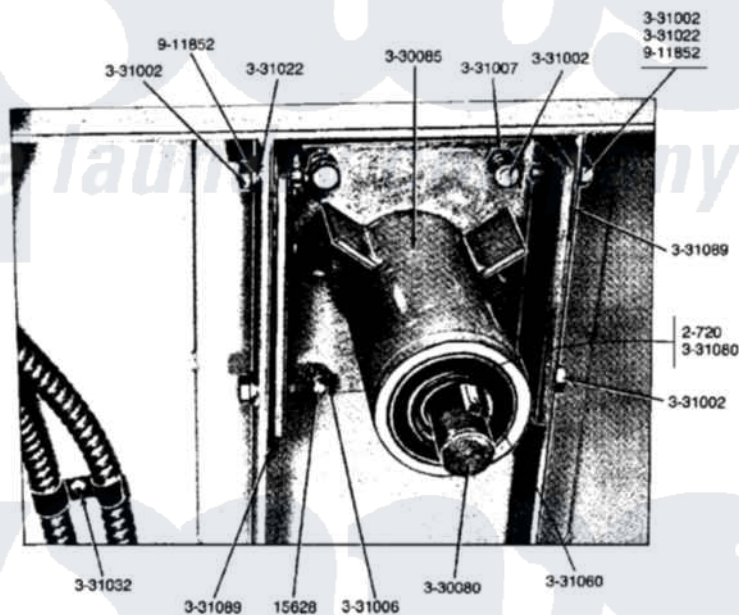

Maytag DG33CM 11 - DRUM BEARING SUPPORT ASSEMBLY

MODEL DG33CA-CM DRUM BEARING SUPPORT ASSEMBLY

26

Maytag [Residential Maytag DG33CM Dryer Parts](#) Parts Diagram 11 - DRUM BEARING SUPPORT ASSEMBLY
 Click on the part number to view part

Item	Original Part Number	Replaced By	Status	Part Description
001	NLA		Not Available	BOLT, 5/16 X 3/4 HEX
002	Y200720	22003441		Bearing, Rear
003	Y330080		Not Available	SPIDER & SHAFT ASSEMBLY
004	Y330085			Drum Support Housing
005	NLA		Not Available	BOLT, DRUM
006	NLA		Not Available	NUT-DRUM SUPPORT BOLT, 5/16
007	NLA		Not Available	NUT-DRUM SUPPORT BOLT, 3/8
008	NLA		Not Available	WASHER, DRUM SUPPORT
009	331032	61002031		Screw, Handle
010	331060			Key For Drum
011	331080		Not Available	SPACER FOR CENTER BEARING
012	331089			Shim For Drum Rod
013	911852	486009		Lockwasher