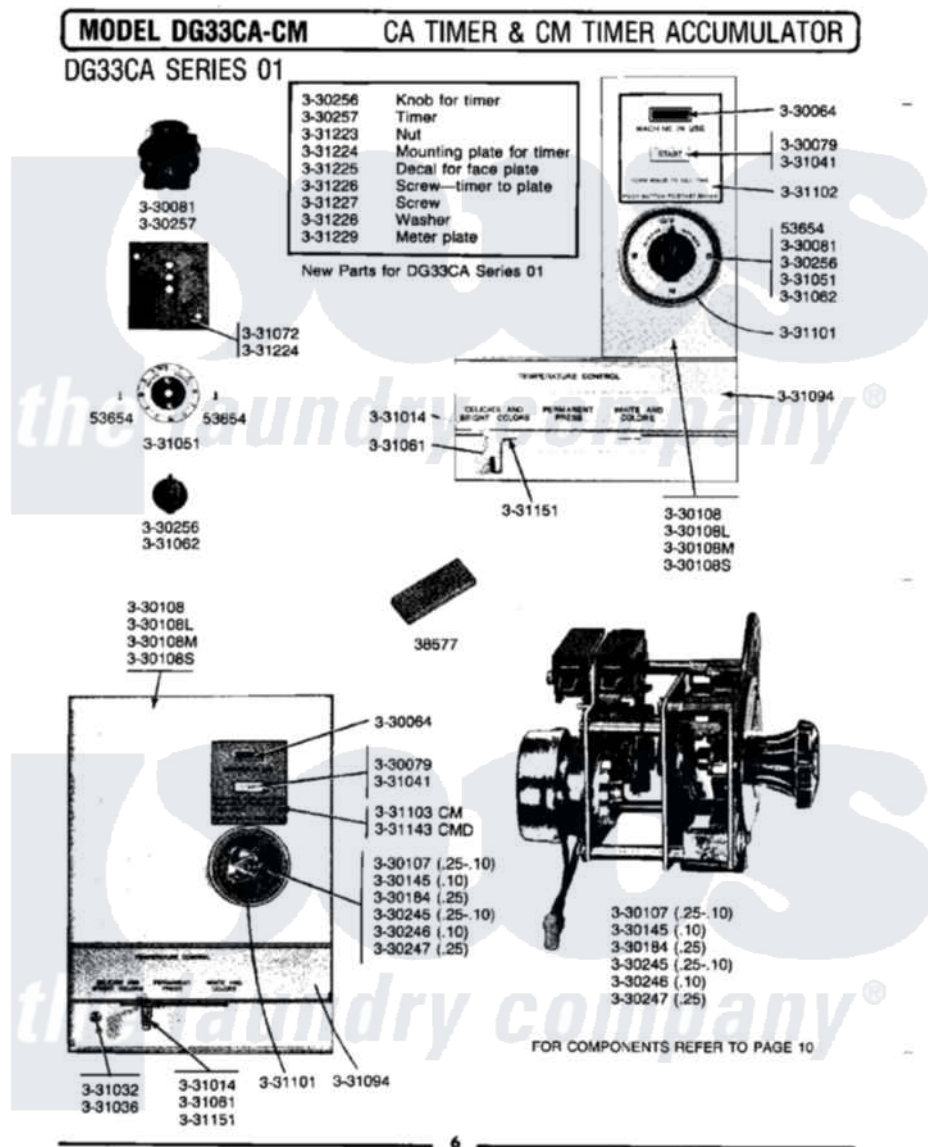

Maytag DG33CM 13 - TIMER ACCUMULATOR

Maytag Residential Maytag DG33CM Dryer Parts Parts Diagram 13 - TIMER ACCUMULATOR
 Click on the part number to view part

Item	Original Part Number	Replaced By	Status	Part Description
001	NLA		Not Available	TOOL TO ADJUST TIMING SWITCH
002	NLA		Not Available	SCREW, No.5-40 X 3/8
003	Y330064			Pilot Light
004	Y330079		Not Available	SWITCH, PUSH-TO-START
005	NLA		Not Available	TIMER ACCUMULATOR - CM
006	NLA		Not Available	FRONT PANEL (WHT)
007	330108L		Not Available	FRONT PANEL-ALMOND
008	330108M		Not Available	FRONT PANEL-HARVEST WHEAT
009	Y330145		Not Available	CONTA ACCUMULATOR ASSEMBLY
010	330184			Timer Accumulator-25
011	NLA		Not Available	TIMER ACCUMULATOR (.25-.10)
012	NLA		Not Available	TIMER ACCUMULATOR (.10)
013	NLA		Not Available	TIMER ACCUMULATOR (.25)
014	331014	8281196		Screw

015	331032	61002031	Screw, Handle
016	331036		Washer-Front Panel Screws
017	331041		Button-Push-To-Start Switch
018	331061		Knob For Temperature Contro
019	NLA	Not Available	TRIM BAR, UPPER PANEL
020	331101	Not Available	BEZEL FOR TIMER- ACCUMULATOR
021	NLA	Not Available	INSTRUCTION PLATE - CM
022	331151		Lever-Temperature Control