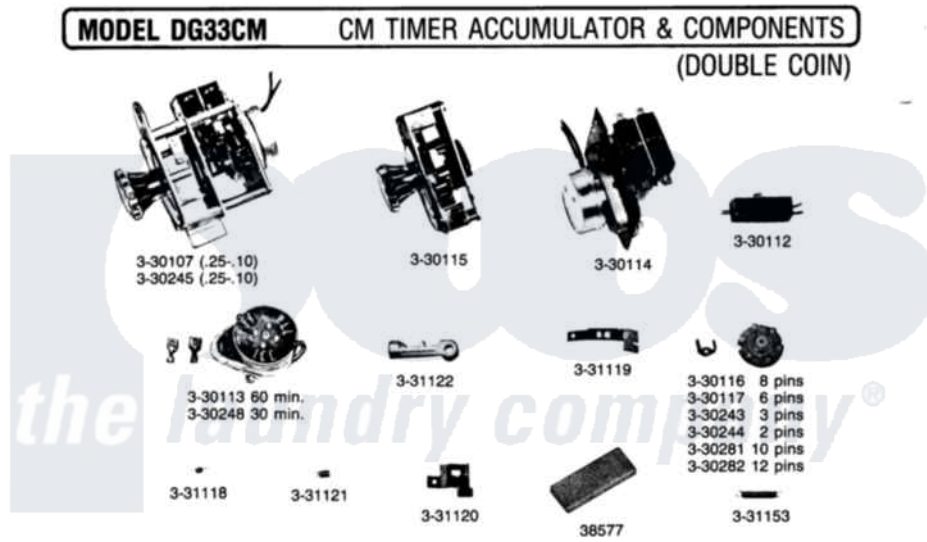

Maytag DG33CM 14 - TIMER ACCUMULATOR & COMP. (DOUBLE COIN)

Maytag Residential Maytag DG33CM Dryer Parts Parts Diagram 14 - TIMER ACCUMULATOR & COMP. (DOUBLE COIN)

Click on the part number to view part

Item	Original Part Number	Replaced By	Status	Part Description
001	NLA		Not Available	TOOL, ADJUST TIMING SWITCH
002	NLA		Not Available	TIMER ACCUMULATOR - CM
003	330112			Switch For Actuator
004	330113			Timer Motor
005	NLA		Not Available	METER PLATE ASSEMBLY
006	NLA		Not Available	COIN HANDLING ASSEMBLY
007	330116		Not Available	TIMING CAM - 8 PINS
008	330117		Not Available	TIMING CAM - 6 PINS
009	Y330243			Timing Cam
010	Y330244		Not Available	TIMING CAM (2 PINS)
011	NLA		Not Available	TIMER ACCUMULATOR (.25-.10)
012	330248			Timer Motor
013	Y330281			Timing Cam
014	NLA		Not Available	TIMING CAM (12 PINS)

015	NLA	Not Available	COIL SPRING, PAWL
016	NLA	Not Available	SIDE SPRING-COIN RETAINER
017	NLA	Not Available	BOTTOM SPRING-COIN RETAINER
018	NLA	Not Available	COIL SPRING, DETENT ARM
019	NLA	Not Available	INDEX LEVER-SWITCH ACTUATOR
020	331153		Coil Spring F/Carrier Retur