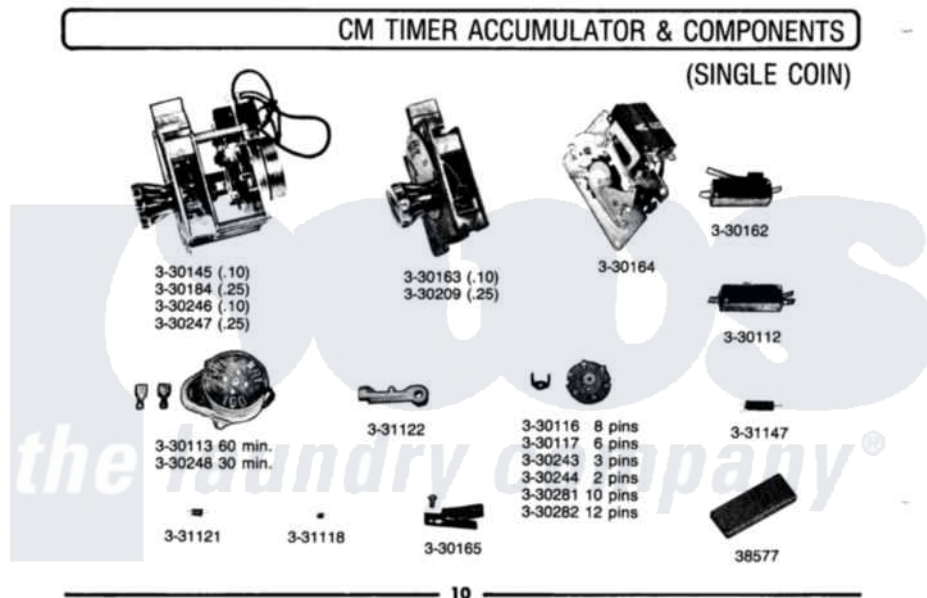

Maytag DG33CM 14 - TIMER ACCUMULATOR & COMP. (DOUBLE COIN)

Maytag Residential Maytag DG33CM Dryer Parts Parts Diagram 14 - TIMER ACCUMULATOR & COMP. (DOUBLE COIN)

Click on the part number to view part

Item	Original Part Number	Replaced By	Status	Part Description
001	NLA		Not Available	TOOL, ADJUST TIMING SWITCH
002	NLA		Not Available	TIMER ACCUMULATOR - CM
003	330112			Switch For Actuator
004	330113			Timer Motor
005	NLA		Not Available	METER PLATE ASSEMBLY
006	NLA		Not Available	COIN HANDLING ASSEMBLY
007	330116		Not Available	TIMING CAM - 8 PINS
008	330117		Not Available	TIMING CAM - 6 PINS
009	Y330243			Timing Cam
010	Y330244		Not Available	TIMING CAM (2 PINS)
011	NLA		Not Available	TIMER ACCUMULATOR (.25-.10)
012	330248			Timer Motor
013	Y330281			Timing Cam
014	NLA		Not Available	TIMING CAM (12 PINS)

015	NLA	Not Available	COIL SPRING, PAWL
016	NLA	Not Available	SIDE SPRING-COIN RETAINER
017	NLA	Not Available	BOTTOM SPRING-COIN RETAINER
018	NLA	Not Available	COIL SPRING, DETENT ARM
019	NLA	Not Available	INDEX LEVER-SWITCH ACTUATOR
020	331153		Coil Spring F/Carrier Retur