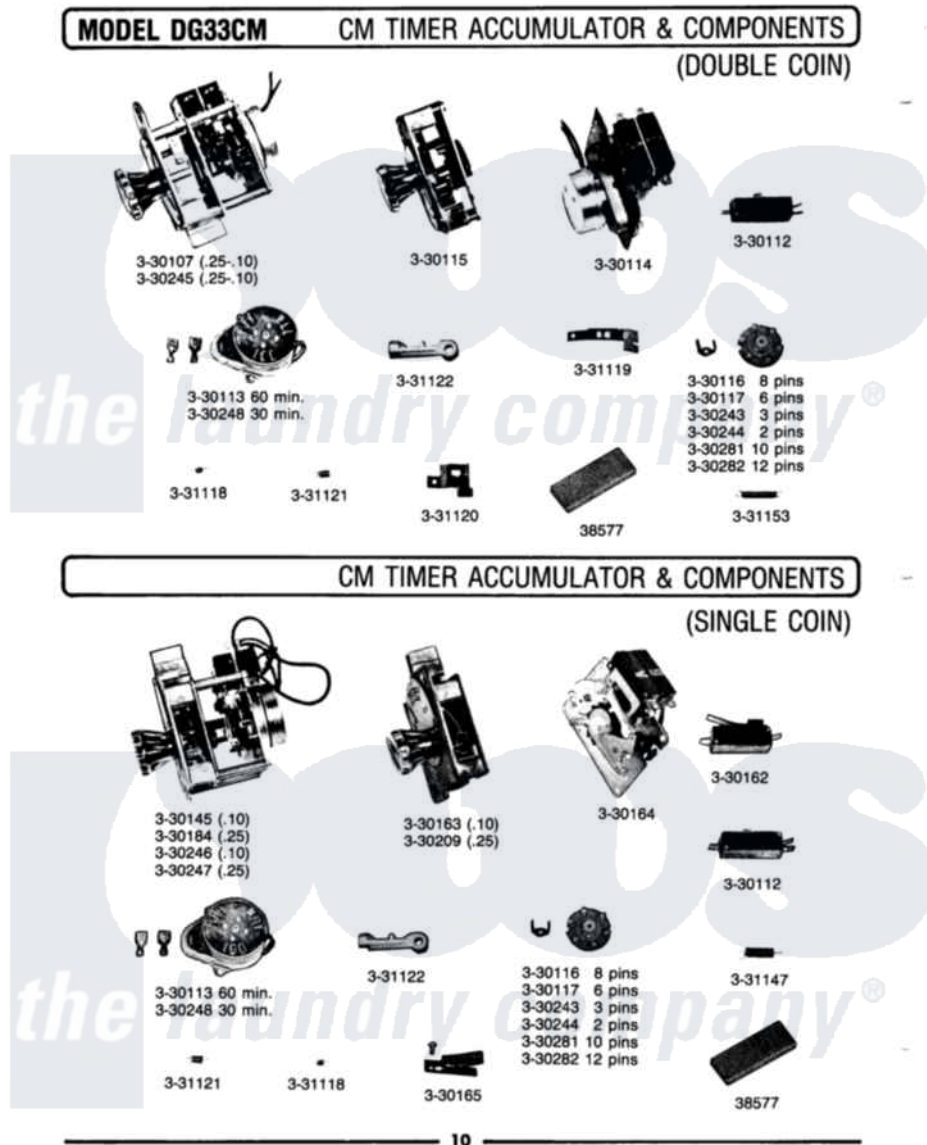

Maytag DG33CM 15 - TIMER ACCUMULATOR & COMP. (SINGLE COIN)

Maytag Residential Maytag DG33CM Dryer Parts Parts Diagram 15 - TIMER ACCUMULATOR & COMP. (SINGLE COIN)

Click on the part number to view part

Item	Original Part Number	Replaced By	Status	Part Description
001	NLA		Not Available	TOOL, ADJUST TIMING SWITCH
002	330112			Switch For Actuator
003	330113			Timer Motor
004	330116		Not Available	TIMING CAM - 8 PINS
005	330117		Not Available	TIMING CAM - 6 PINS
006	Y330145		Not Available	CONTA ACCUMULATOR ASSEMBLY
007	Y330162			Switch For Time Delay
008	NLA		Not Available	COIN HANDLING MECHANISM
009	NLA		Not Available	METER PLATE ASSEMBLY
010	Y330165			Retainer Spring And Screw Kit
011	330184			Timer Accumulator-25
012	NLA		Not Available	COIN HANDLING MECHANISM
013	Y330243			Timing Cam

014	Y330244	Not Available	TIMING CAM (2 PINS)
015	NLA	Not Available	TIMER ACCUMULATOR (.10)
016	NLA	Not Available	TIMER ACCUMULATOR (.25)
017	330248		Timer Motor
018	Y330281		Timing Cam
019	NLA	Not Available	TIMING CAM (12 PINS)
020	NLA	Not Available	COIL SPRING, PAWL
021	NLA	Not Available	COIL SPRING, DETENT ARM
022	NLA	Not Available	INDEX LEVER-SWITCH ACTUATOR
023	NLA	Not Available	COIL SPRING, CARRIER RETURN