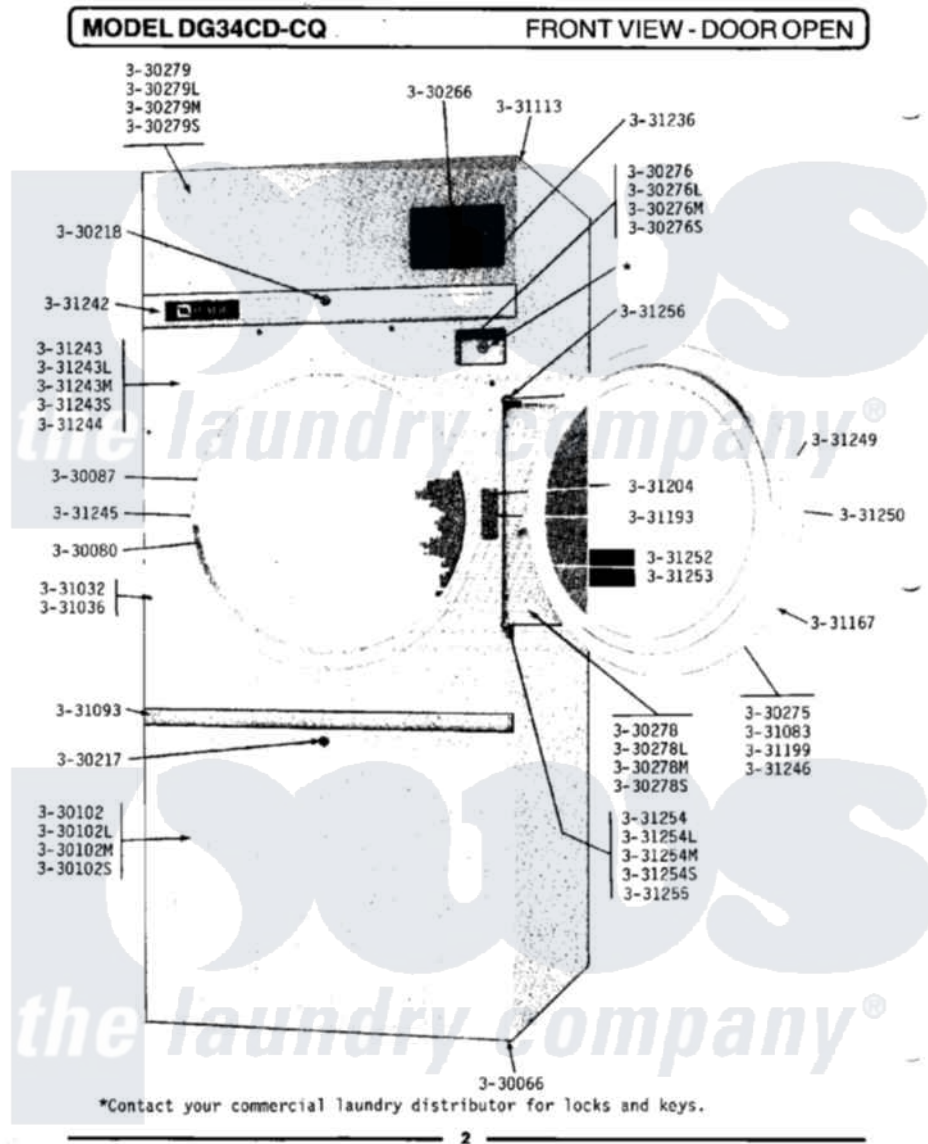

Maytag DG34CD 01 - FRONT VIEW-DOOR OPEN

Maytag [Residential Maytag DG34CD Dryer Parts](#) Parts Diagram 01 - FRONT VIEW-DOOR OPEN
 Click on the part number to view part

Item	Original Part Number	Replaced By	Status	Part Description
001	NLA		Not Available	LEVELING LEG
002	Y330080		Not Available	SPIDER & SHAFT ASSEMBLY
003	Y330087			Drum Assembly Complete
004	Y330102			FRONT PANEL-WHITE
005	NLA		Not Available	FRONT PANEL-ALMOND
006	NLA		Not Available	FRONT PANEL-HARVEST WHEAT
007	NLA		Not Available	FRONT PANEL-SUNSET CORAL
008	Y330217			Lock
009	Y330218			Lock
010	Y330266		Not Available	MEMBRANE SWITCH
011	Y330275			Door Assembly
012	NLA		Not Available	COIN BOX, WHITE
013	330276L		Not Available	COIN BOX-ALMOND
014	NLA		Not Available	COIN BOX - HARVEST WHEAT