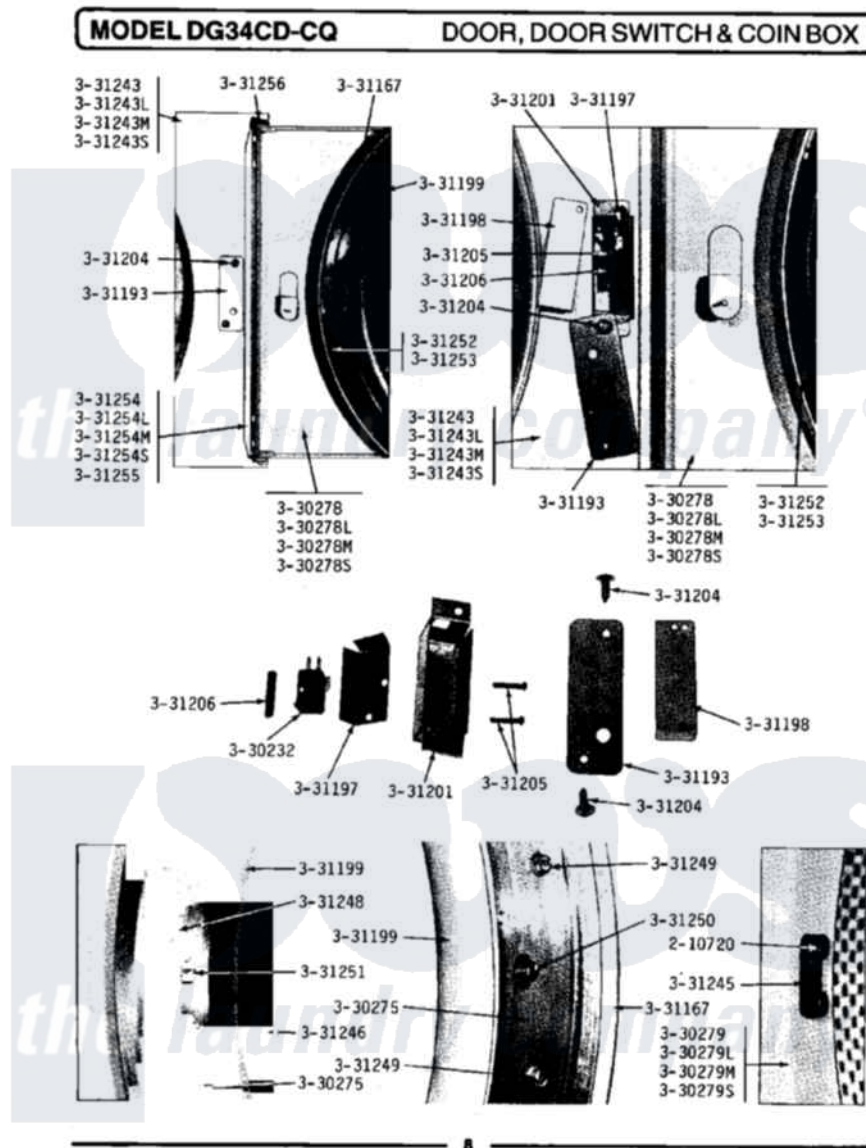

# Maytag DG34CD 04 - DOOR, DOOR SWITCH, & COIN BOX

Maytag [Residential Maytag DG34CD Dryer Parts](#) Parts Diagram 04 - DOOR, DOOR SWITCH, & COIN BOX  
 Click on the part number to view part

Item	Original Part Number	Replaced By	Status	Part Description
001	<a href="#">210720</a>			Rivet, Bearing To Tumbler Frmt
002	Y330232		Not Available	DOOR SWITCH
003	<a href="#">Y330275</a>			Door Assembly
004	NLA		Not Available	COIN BOX, WHITE
005	330276L		Not Available	COIN BOX-ALMOND
006	NLA		Not Available	COIN BOX - HARVEST WHEAT
007	NLA		Not Available	COIN BOX-SUNSET CORAL
008	NLA		Not Available	HINGE ASSEMBLY-WHITE
009	NLA		Not Available	HINGE ASSEMBLY-ALMOND
010	NLA		Not Available	HINGE ASSEMBLY-HARVEST WHEA
011	NLA		Not Available	HINGE ASSEMBLY-SUNSET CORAL
012	NLA		Not Available	FRONT PANEL-WHITE
013	NLA		Not Available	FRONT PANEL-ALMOND
014	NLA		Not Available	FRONT PANEL-HARVEST WHEAT