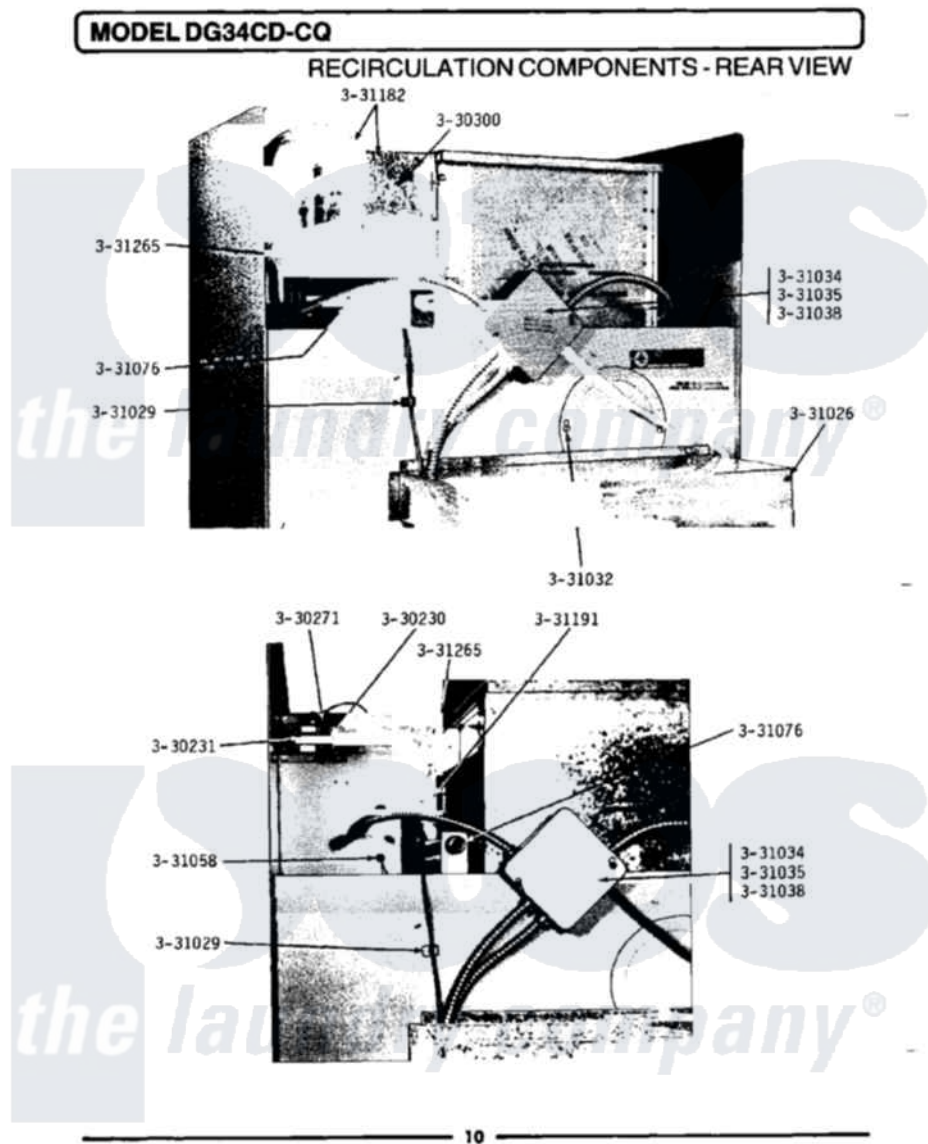

# Maytag DG34CD 05 - RECIRCULATION COMPONENTS-REAR VIEW

Maytag Residential Maytag DG34CD Dryer Parts Parts Diagram 05 - RECIRCULATION COMPONENTS-REAR VIEW  
 Click on the part number to view part

Item	Original Part Number	Replaced By	Status	Part Description
001	<a href="#">Y330230</a>			Ignition Control Assembly
002	<a href="#">Y330231</a>			Transformer
003	<a href="#">Y330271</a>			Wire For Ignition Control
004	331026	<a href="#">90767</a>		Screw, 8A X 3/8 HeX Washer Head Tapping
005	NLA		Not Available	CLIP
006	331032	<a href="#">61002031</a>		Screw, Handle
007	NLA		Not Available	WIRE NUT
008	NLA		Not Available	WIRE NUT (6 USED)
009	NLA		Not Available	HINGE PIN FOR DAMPER
010	<a href="#">331058</a>			Grommet-Temp. Control Tubin
011	NLA		Not Available	GAS SUPPLY LINE-28 1/2 INCH
012	NLA		Not Available	HINGE RIVET
013	NLA		Not Available	BACK GUARD
014	NLA		Not Available	RECIRCULATION BOOT
015	NLA		Not Available	DECAL-LIGHTING &

015

NLA

Not Available

CLEARANCE

016

NLA

Not Available

SUPPORT ROD

017

[Y330300](#)

Safety Thermostat