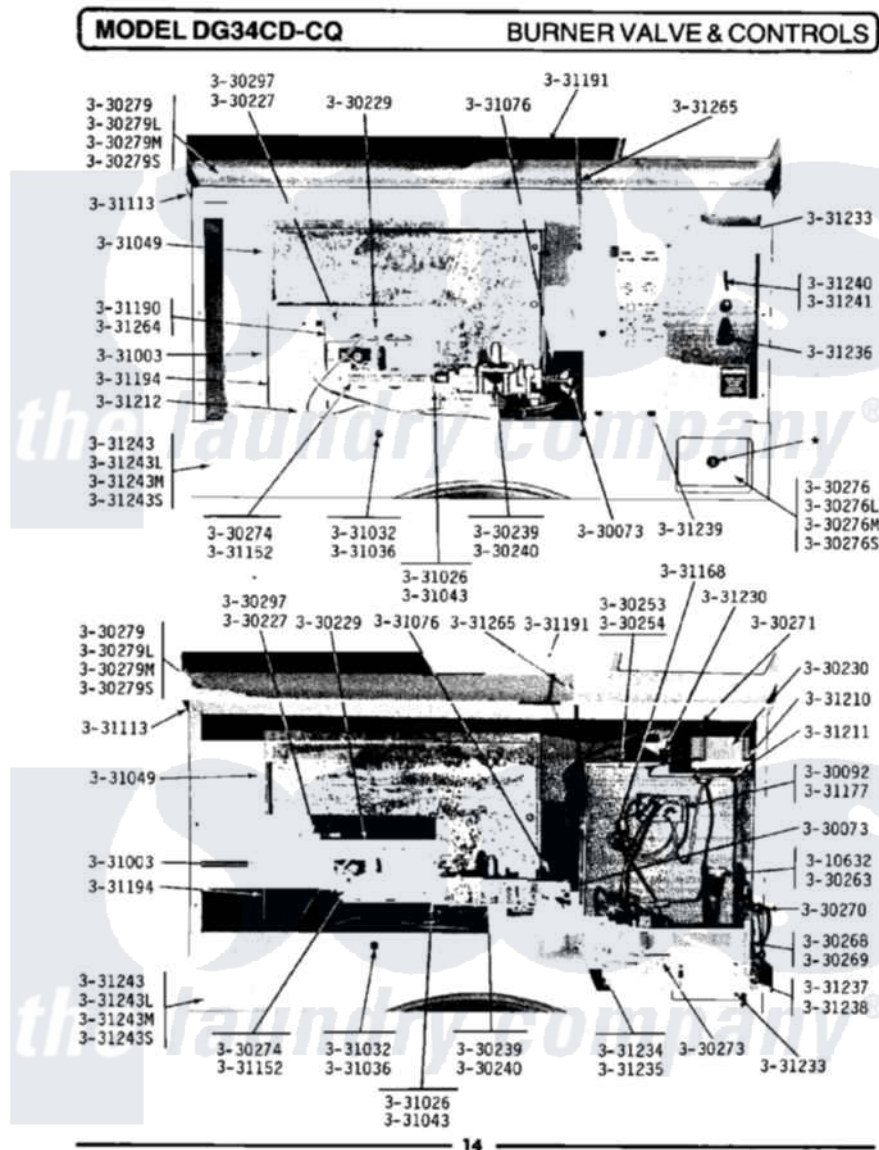

# Maytag DG34CD 07 - BURNER VALVE & CONTROLS

Maytag [Residential Maytag DG34CD Dryer Parts](#) Parts Diagram 07 - BURNER VALVE & CONTROLS  
 Click on the part number to view part

Item	Original Part Number	Replaced By	Status	Part Description
001	Y310632	<a href="#">1163839</a>		Screw
002	<a href="#">Y330073</a>			Valve, Shut-Off
003	<a href="#">Y330092</a>			Terminal Block
004	Y330201		Not Available	HIGH LIMIT THERMOSTAT
005	NLA		Not Available	IGNITION ASSEMBLY
006	<a href="#">Y330228</a>			Harness For Gas Valve
007	<a href="#">Y330229</a>			Burner Assembly
008	<a href="#">Y330230</a>			Ignition Control Assembly
009	<a href="#">Y330231</a>			Transformer
010	Y330239		Not Available	GAS VALVE - NAT
011	NLA		Not Available	GAS VALVE (LPG)
012	<a href="#">Y330253</a>			Fuse
013	<a href="#">Y330254</a>			Fuse Block
014	NLA		Not Available	COIN CHUTE ASSEMBLY
015	Y330268		Not Available	COIN ACCEPTOR ASSEMBLY \$.25
				COIN ACCEPTOR