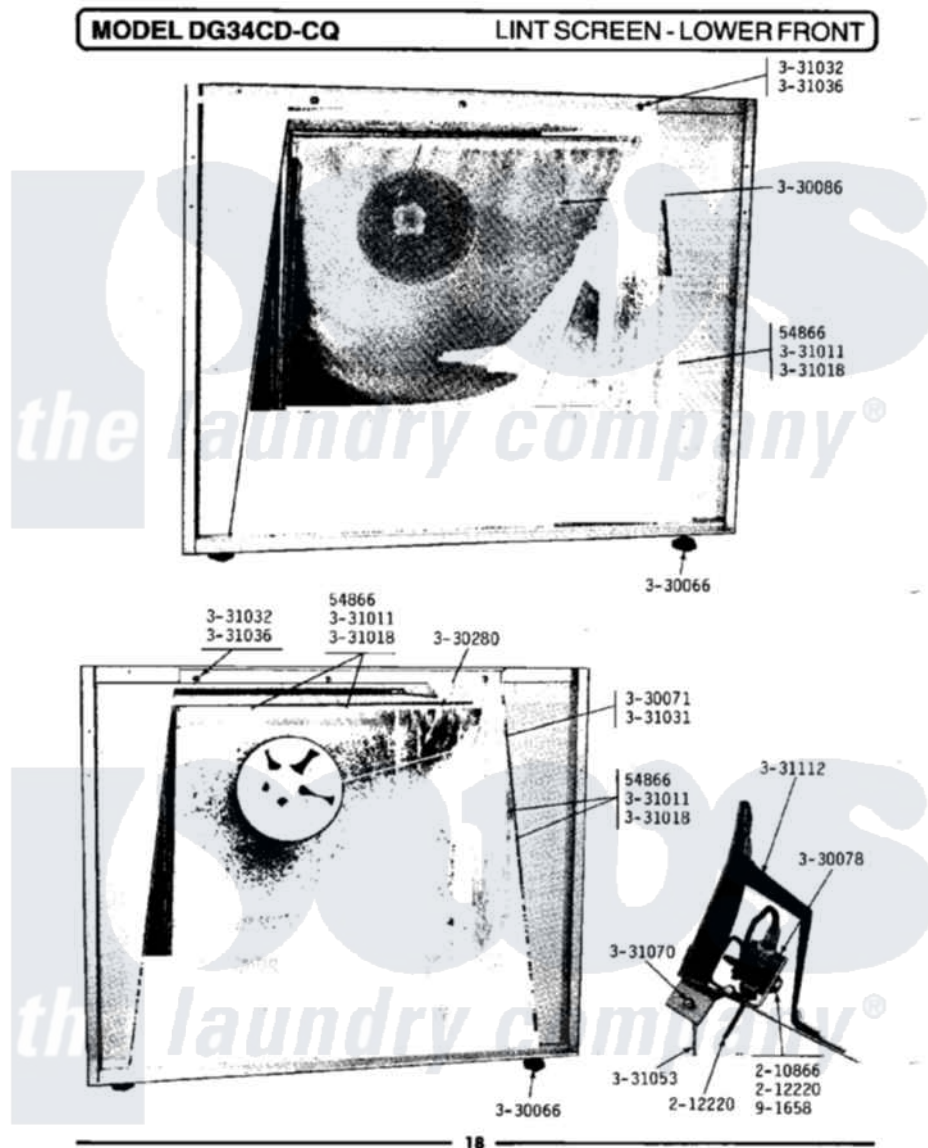

Maytag DG34CD 09 - LINT SCREEN-LOWER FRONT

Maytag Residential Maytag DG34CD Dryer Parts Parts Diagram 09 - LINT SCREEN-LOWER FRONT
 Click on the part number to view part

Item	Original Part Number	Replaced By	Status	Part Description
001	Y052749	62739		Nut, Lock
002	Y054866	486009		Lockwasher
003	NLA		Not Available	LOCK WASHER, 3/8 X 1/16
004	Y055980			Hi-Temp Adhesive, 2 Oz Tube
005	210866			Nut, Twin Speed
006	212220	213501		Screw, No.6-20 X 1-1/8 Inch
007	NLA		Not Available	LEVELING LEG
008	Y330071		Not Available	IMPELLER FOR BLOWER
009	Y330078			Cool-Down Bypass Switch
010	Y330086			Lint Screen With Frame
011	NLA		Not Available	TEMPERATURE SENSOR ASSEMBLY
012	Y330280		Not Available	LINT HOOD ASSEMBLY
013	NLA		Not Available	WING NUT - LINT HOOD TO CAB
014	NLA		Not Available	WASHER-LINT HOOD TO CABINET

015	331031	Not Available	SET SCREW FOR IMPELLER
016	331032	61002031	Screw, Handle
017	331036		Washer-Front Panel Screws
018	NLA	Not Available	SQUARE WASHER FOR DRUM ROD
019	331053		Damper
020	331058		Grommet-Temp. Control Tubin
021	NLA	Not Available	HINGE PIN FOR DAMPER
022	NLA	Not Available	DRUM ROD
023	NLA	Not Available	SHIELD FOR DAMPER SWITCH
024	NLA	Not Available	TWIN FASTENER WITH SCREWS