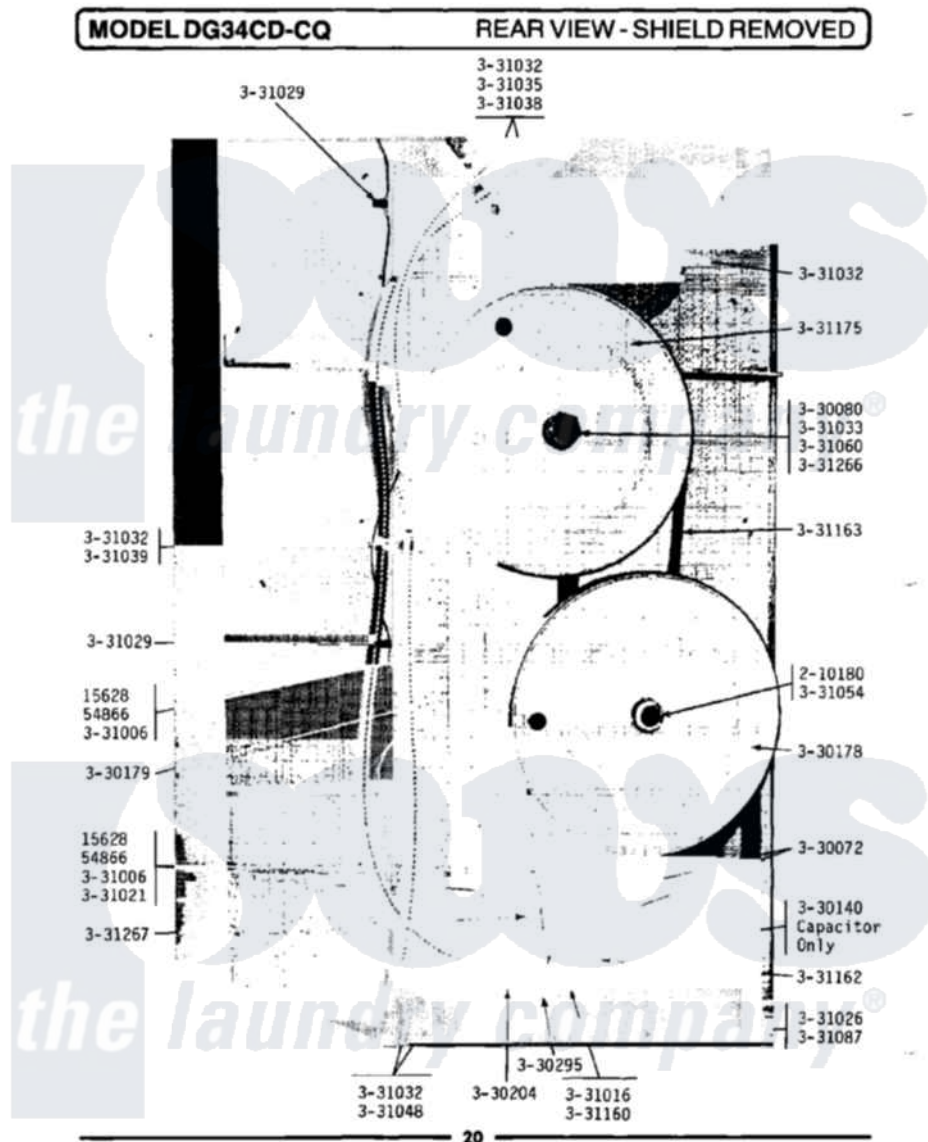

# Maytag DG34CD 10 - REAR VIEW-SHIELD REMOVED

Maytag Residential Maytag DG34CD Dryer Parts Parts Diagram 10 - REAR VIEW-SHIELD REMOVED  
 Click on the part number to view part

Item	Original Part Number	Replaced By	Status	Part Description
001	NLA		Not Available	BOLT, 5/16 X 3/4 HEX
002	Y054866	<a href="#">486009</a>		Lockwasher
003	210180		Not Available	RETAINING RING
004	Y330072		Not Available	MOTOR COMPLETE
005	Y330080		Not Available	SPIDER & SHAFT ASSEMBLY
006	NLA		Not Available	CAPICATOR
007	<a href="#">Y330178</a>			Reduction Pulley
008	<a href="#">Y330179</a>			Bracket And Pin
009	NLA		Not Available	INTERNAL MOTOR SWITCH
010	NLA		Not Available	MOTOR CLAMP
011	NLA		Not Available	NUT-DRUM SUPPORT BOLT, 5/16
012	NLA		Not Available	SET SCREW FOR MOTOR PULLEY
013	NLA		Not Available	WASHER - MOTOR SUPPORT BOLT
014	331026	<a href="#">00767</a>		Screw, 8A X 3/8 HeX Washer

014	331020	<a href="#">90707</a>		Head Tapping
015	NLA		Not Available	CLIP
016	331032	<a href="#">61002031</a>		Screw, Handle
017	<a href="#">331033</a>			Hex Nut-Drum Pulley Shaft
018	NLA		Not Available	WIRE NUT (6 USED)
019	NLA		Not Available	HINGE PIN FOR DAMPER
020	NLA		Not Available	CLIP-CONDUIT TO CABNT.BACK
021	331048		Not Available	COVER FOR BLOWER IMPELLER
022	<a href="#">331054</a>			Grease Fitting - Pulley Pin
023	<a href="#">331060</a>			Key For Drum
024	NLA		Not Available	SHIELD FOR MOTOR
025	<a href="#">331160</a>			Motor Pulley
026	331162	<a href="#">A55</a>		Multiplus Dual Brand V Belt
027	331163	<a href="#">33331163</a>		V-Belt
028	331175		Not Available	DRUM PULLEY
029	<a href="#">331266</a>			Lockwasher For Drum Pulley
030	NLA		Not Available	MOTOR BRACKET