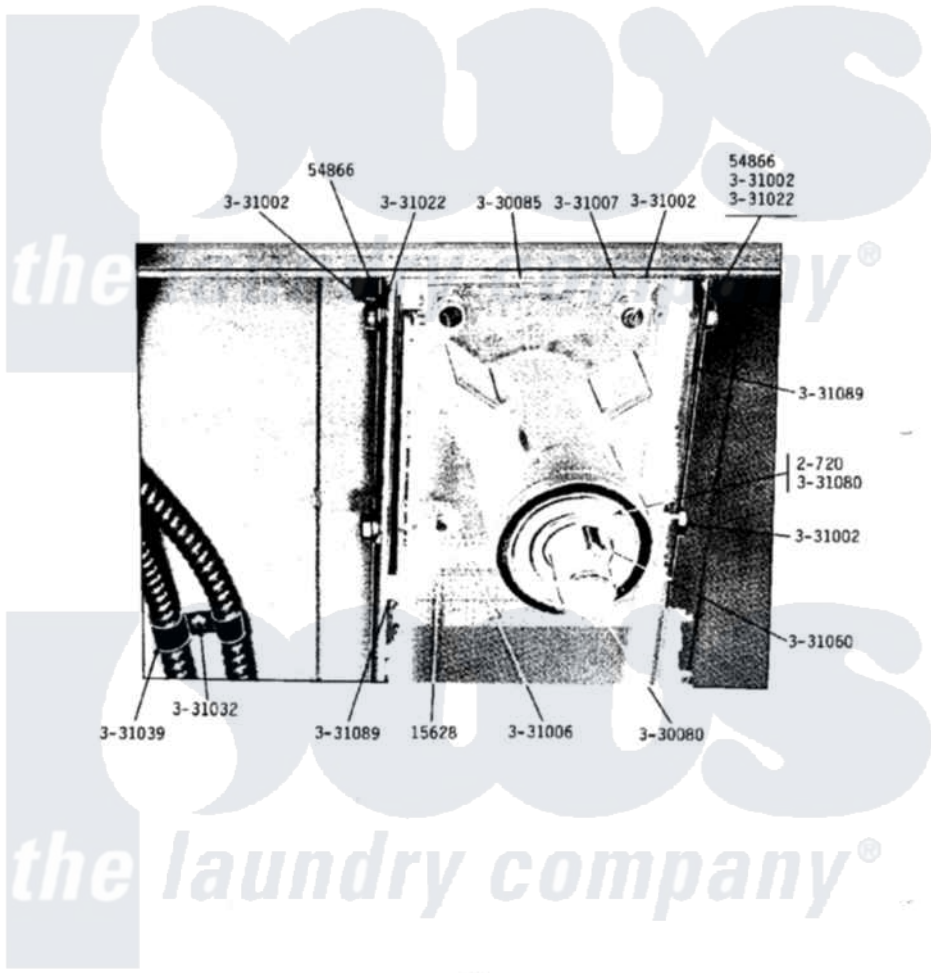

Maytag DG34CD 11 - DRUM BEARING SUPPORT ASSEMBLY

MODEL DG34CD-CQ DRUM BEARING SUPPORT ASSEMBLY

Maytag [Residential Maytag DG34CD Dryer Parts](#) Parts Diagram 11 - DRUM BEARING SUPPORT ASSEMBLY
 Click on the part number to view part

Item	Original Part Number	Replaced By	Status	Part Description
001	NLA		Not Available	BOLT, 5/16 X 3/4 HEX
002	Y054866	486009		Lockwasher
003	Y200720	22003441		Bearing, Rear
004	Y330080		Not Available	SPIDER & SHAFT ASSEMBLY
005	Y330085			Drum Support Housing
006	NLA		Not Available	BOLT FOR DRUM
007	NLA		Not Available	NUT-DRUM SUPPORT BOLT, 5/16
008	NLA		Not Available	NUT-DRUM SUPPORT BOLT, 3/8
009	NLA		Not Available	WASHER FOR DRUM SUPPORT
010	331032	61002031		Screw, Handle
011	NLA		Not Available	CLIP-CONDUIT TO CABNT.BACK
012	331060			Key For Drum
013	331080		Not Available	SPACER FOR CENTER BEARING