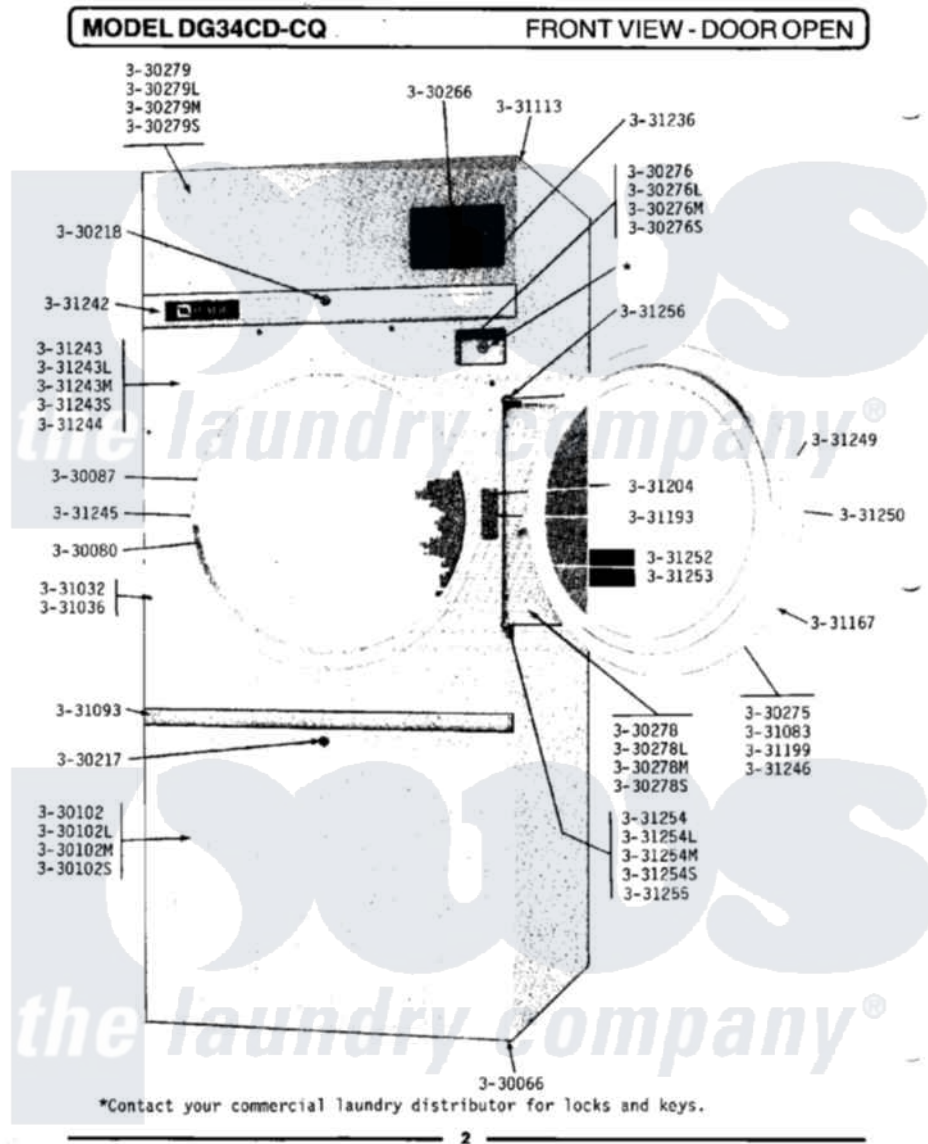

Maytag DG34CQ 01 - FRONT VIEW-DOOR OPEN

Maytag [Residential Maytag DG34CQ Dryer Parts](#) Parts Diagram 01 - FRONT VIEW-DOOR OPEN
 Click on the part number to view part

Item	Original Part Number	Replaced By	Status	Part Description
001	NLA		Not Available	LEVELING LEG
002	Y330080		Not Available	SPIDER & SHAFT ASSEMBLY
003	Y330087			Drum Assembly Complete
004	Y330102			FRONT PANEL-WHITE
005	NLA		Not Available	FRONT PANEL-ALMOND
006	NLA		Not Available	FRONT PANEL-HARVEST WHEAT
007	Y330217			Lock
008	Y330218			Lock
009	Y330266		Not Available	MEMBRANE SWITCH
010	Y330275			Door Assembly
011	NLA		Not Available	COIN BOX, WHITE
012	330276L		Not Available	COIN BOX-ALMOND
013	NLA		Not Available	COIN BOX - HARVEST WHEAT
014	NLA		Not Available	HINGE ASSEMBLY-WHITE