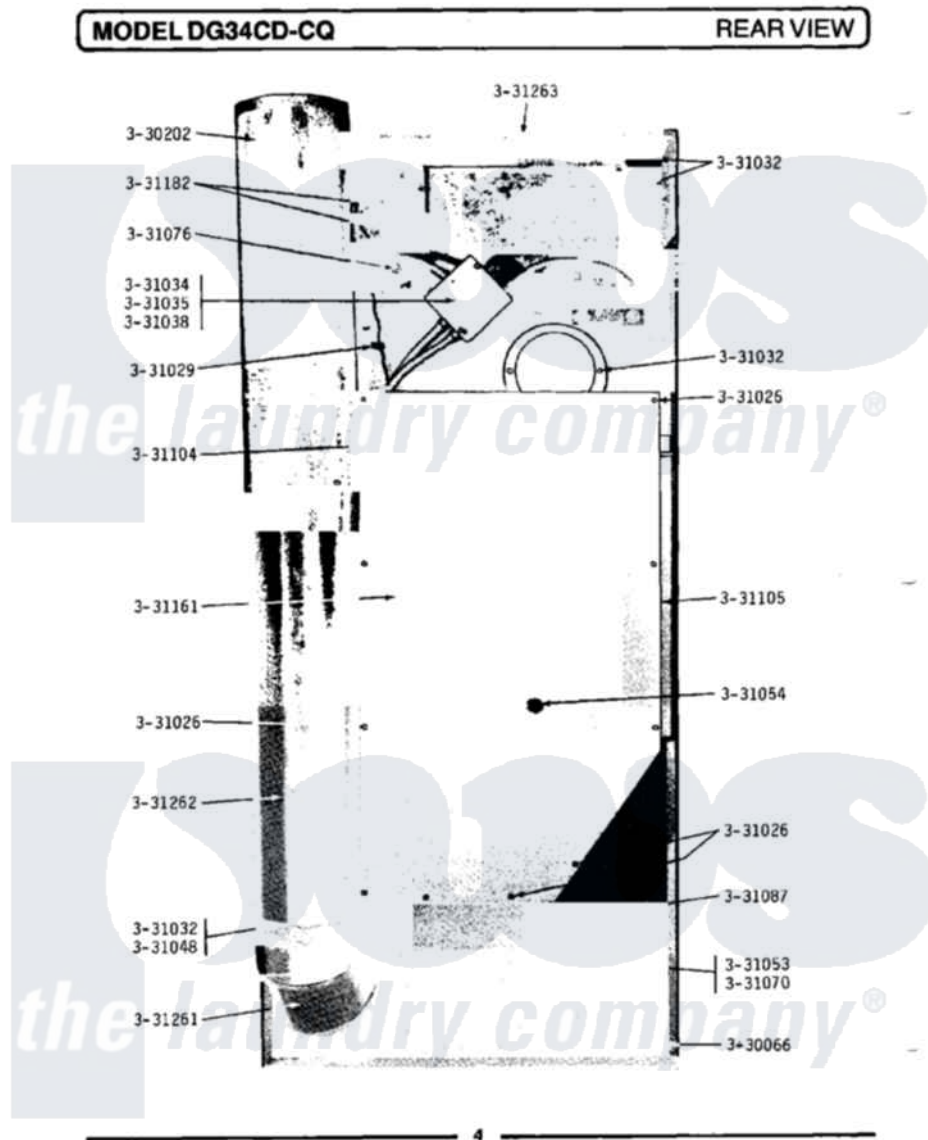

Maytag DG34CQ 02 - REAR VIEW

Maytag Residential Maytag DG34CQ Dryer Parts Parts Diagram 02 - REAR VIEW
 Click on the part number to view part

Item	Original Part Number	Replaced By	Status	Part Description
001	Y052749	62739		Nut, Lock
002	Y054866	486009		Lockwasher
003	NLA		Not Available	LEVELING LEG
004	Y330080		Not Available	SPIDER & SHAFT ASSEMBLY
005	Y330087			Drum Assembly Complete
006	Y330202		Not Available	RECIRCULATION TEE ASSEMBLY
007	331026	90767		Screw, 8A X 3/8 HeX Washer Head Tapping
008	NLA		Not Available	CLIP
009	331032	61002031		Screw, Handle
010	NLA		Not Available	WIRE NUT
011	NLA		Not Available	WIRE NUT (6 USED)
012	NLA		Not Available	HINGE PIN FOR DAMPER
013	331048		Not Available	COVER FOR BLOWER IMPELLER
014	331053			Damper

015	331054		Grease Fitting - Pulley Pin
016	NLA	Not Available	HINGE PIN FOR DAMPER
017	NLA	Not Available	GAS SUPPLY LINE-28 1/2 INCH
018	NLA	Not Available	DRUM ROD
019	NLA	Not Available	SHIELD FOR MOTOR
020	NLA	Not Available	SUPPORT FOR REAR COVER-LEFT
021	NLA	Not Available	RIB, TUMBLER (ONLY)
022	NLA	Not Available	BACK GUARD
023	NLA	Not Available	RECIRCULATION BOOT
024	NLA	Not Available	ELBOW-90 DEGREE 8" DIAMETER
025	NLA	Not Available	PIPE - 8" DIAMETER
026	NLA	Not Available	TOP COVER FOR CABINET