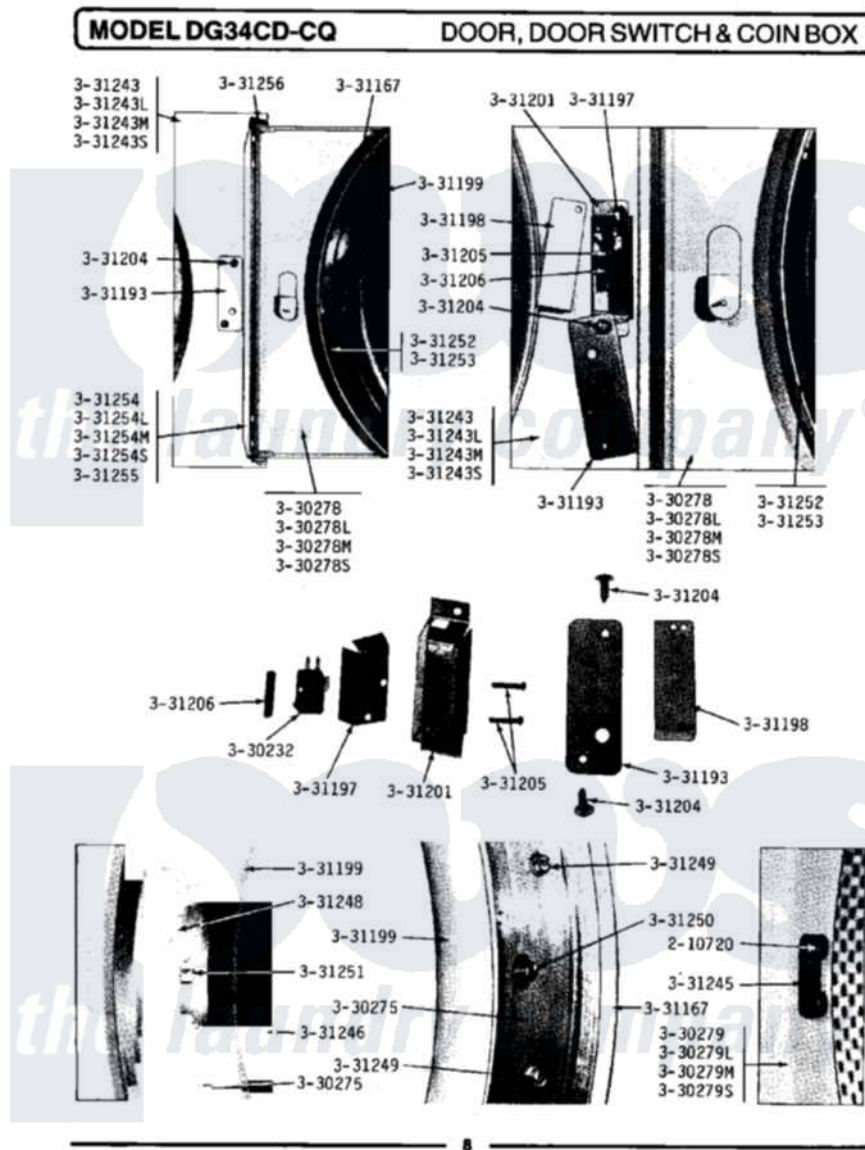

Maytag DG34CQ 04 - DOOR, DOOR SWITCH, & COIN BOX

Maytag [Residential Maytag DG34CQ Dryer Parts](#) Parts Diagram 04 - DOOR, DOOR SWITCH, & COIN BOX
 Click on the part number to view part

Item	Original Part Number	Replaced By	Status	Part Description
001	210720			Rivet, Bearing To Tumbler Frmt
002	Y330232		Not Available	DOOR SWITCH
003	Y330275			Door Assembly
004	NLA		Not Available	COIN BOX, WHITE
005	330276L		Not Available	COIN BOX-ALMOND
006	NLA		Not Available	COIN BOX - HARVEST WHEAT
007	NLA		Not Available	HINGE ASSEMBLY-WHITE
008	NLA		Not Available	HINGE ASSEMBLY-ALMOND
009	NLA		Not Available	HINGE ASSEMBLY-HARVEST WHEA
011	NLA		Not Available	FRONT PANEL-WHITE
012	NLA		Not Available	FRONT PANEL-ALMOND
020	331199		Not Available	GASKET FOR DOOR GLASS
023	NLA		Not Available	SCREW
024	331197		Not Available	SHIELD FOR DOOR SWITCH
"	NLA		Not Available	TWIN FASTENER

025	331198		Actuator For Door Switch
"	NLA	Not Available	FRONT PANEL-WHITE
029	331204	61003351	Screw, Handle To Frame
"	331245		Catch For Door
030	331193	Not Available	COVER FOR DOOR SWITCH BOX
"	331246	Not Available	GLASS FOR DOOR
031	NLA	Not Available	FRONT PANEL-HARVEST WHEAT
032	331243L	Not Available	FRONT PANEL-ALMOND
"	NLA	Not Available	SCREW FOR DOOR HANDLE
033	331201		Door Switch Box
"	331250		Stud For Door Catch
039	331252	3400094	Screw, 10-32 X 3/8
"	NLA	Not Available	HINGE STRAP-HARVEST WHEAT
040	331253	3400029	Nut, Adapter Plate
041	NLA	Not Available	FRONT PANEL-HARVEST WHEAT
042	331251	Y707702	Locknut
"	331256		Screw
043	NLA	Not Available	HINGE STRAP-WHITE
044	331167		Gasket For Door-Outer
"	331258	Not Available	LATCH FOR COIN BOX
046	331254L		Hinge Strap-Almond
047	NLA	Not Available	WASHER FOR LOCK
048	NLA	Not Available	WASHER - UNDER LOCK HEAD