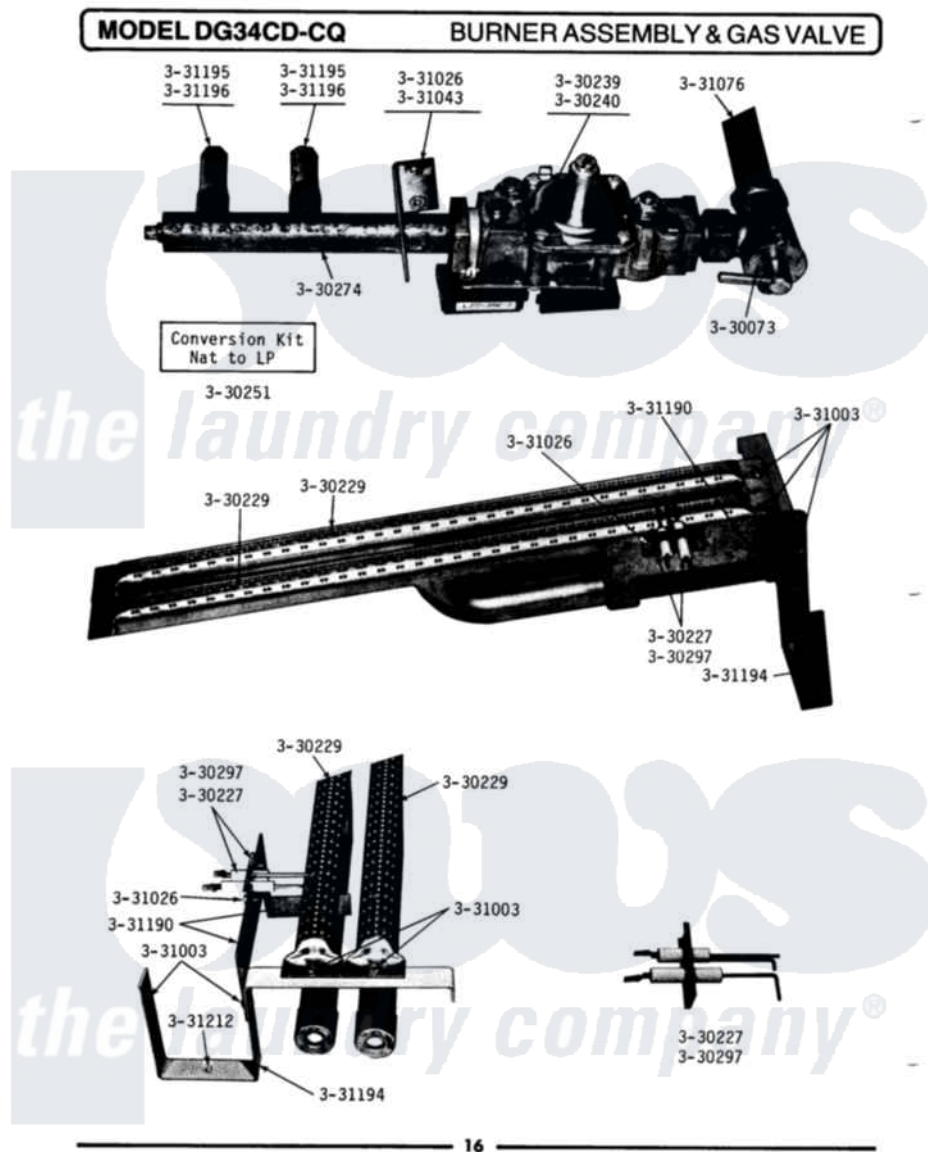

Maytag DG34CQ 08 - BURNER ASSEMBLY & GAS VALVE

Maytag [Residential Maytag DG34CQ Dryer Parts](#) Parts Diagram 08 - BURNER ASSEMBLY & GAS VALVE
 Click on the part number to view part

Item	Original Part Number	Replaced By	Status	Part Description
001	Y330073			Valve, Shut-Off
002	NLA		Not Available	IGNITION ASSEMBLY
003	Y330229			Burner Assembly
004	Y330239		Not Available	GAS VALVE - NAT
005	NLA		Not Available	GAS VALVE (LPG)
006	330249		Not Available	RETAINER FOR GAS VALVE
007	Y330250		Not Available	COIL ON GAS VALVE
008	NLA		Not Available	CONVERSION KIT (NAT. TO LPG)
009	NLA		Not Available	MANIFOLD FOR MAIN BURNER
010	331003	489483		Screw 10-32 X 1/2
011	331026	90767		Screw, 8A X 3/8 HeX Washer Head Tapping
012	NLA		Not Available	BRACKET FOR GAS CONTROL
013	NLA		Not Available	GAS SUPPLY LINE-28 1/2 INCH

014	NLA		Not Available	MOUNTING BRACKET
015	NLA		Not Available	BURNER SUPPORT BRACKET
016	NLA		Not Available	ORIFICE, MAIN BURNER-NAT.
017	NLA		Not Available	ORIFICE, MAIN BURNER (LPG)
018	331212	3390631		Screw, 10-16 X 3/8
019	NLA		Not Available	HI-VOLT CABLE & IGNITER KIT