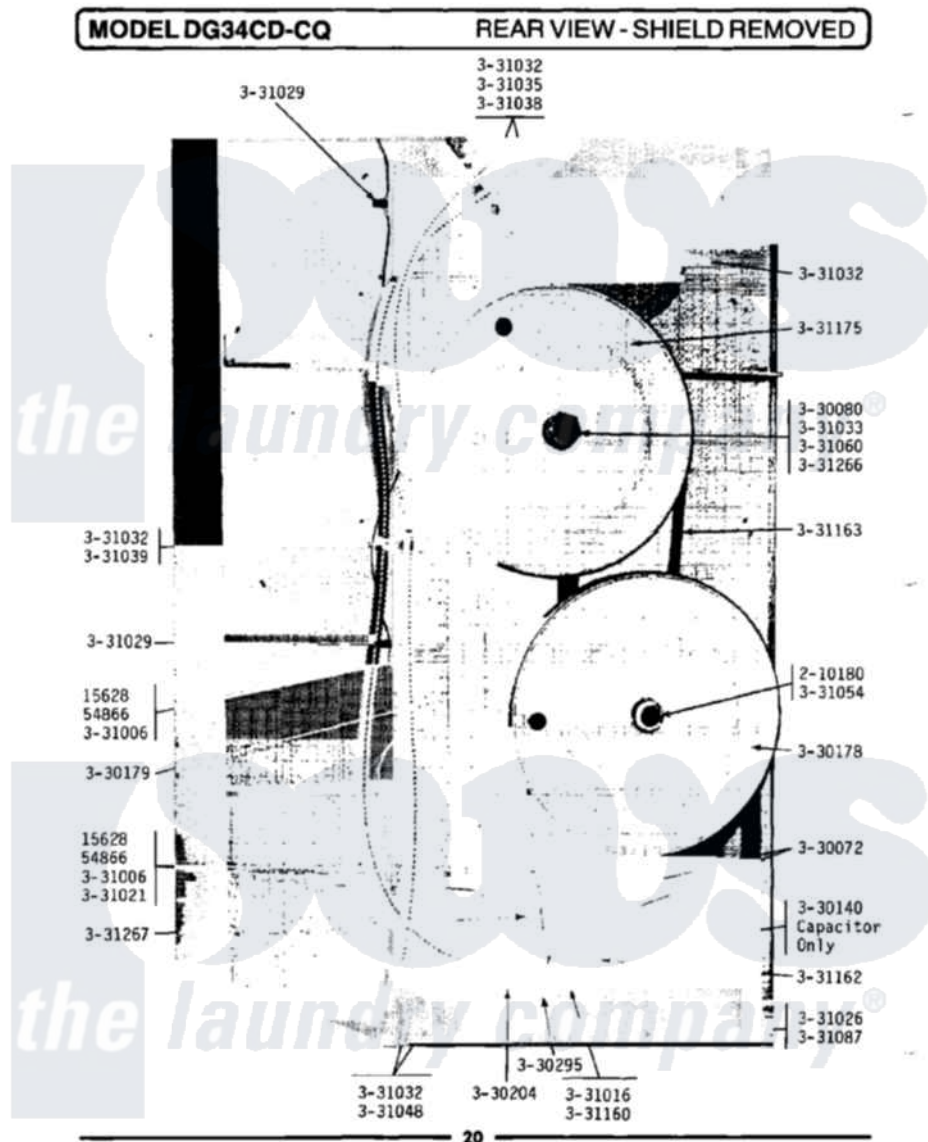

Maytag DG34CQ 10 - REAR VIEW-SHIELD REMOVED

Maytag Residential Maytag DG34CQ Dryer Parts Parts Diagram 10 - REAR VIEW-SHIELD REMOVED
 Click on the part number to view part

Item	Original Part Number	Replaced By	Status	Part Description
001	NLA		Not Available	BOLT, 5/16 X 3/4 HEX
002	Y054866	486009		Lockwasher
003	210180		Not Available	RETAINING RING
004	Y330072		Not Available	MOTOR COMPLETE
005	Y330080		Not Available	SPIDER & SHAFT ASSEMBLY
006	NLA		Not Available	CAPICATOR
007	Y330178			Reduction Pulley
008	Y330179			Bracket And Pin
009	NLA		Not Available	INTERNAL MOTOR SWITCH
010	NLA		Not Available	MOTOR CLAMP
011	NLA		Not Available	NUT-DRUM SUPPORT BOLT, 5/16
012	NLA		Not Available	SET SCREW FOR MOTOR PULLEY
013	NLA		Not Available	WASHER - MOTOR SUPPORT BOLT
014	331026	00767		Screw, 8A X 3/8 HeX Washer

014	331020	90707		Head Tapping
015	NLA		Not Available	CLIP
016	331032	61002031		Screw, Handle
017	331033			Hex Nut-Drum Pulley Shaft
018	NLA		Not Available	WIRE NUT (6 USED)
019	NLA		Not Available	HINGE PIN FOR DAMPER
020	NLA		Not Available	CLIP-CONDUIT TO CABNT.BACK
021	331048		Not Available	COVER FOR BLOWER IMPELLER
022	331054			Grease Fitting - Pulley Pin
023	331060			Key For Drum
024	NLA		Not Available	SHIELD FOR MOTOR
025	331160			Motor Pulley
026	331162	A55		Multiplus Dual Brand V Belt
027	331163	33331163		V-Belt
028	331175		Not Available	DRUM PULLEY
029	331266			Lockwasher For Drum Pulley
030	NLA		Not Available	MOTOR BRACKET