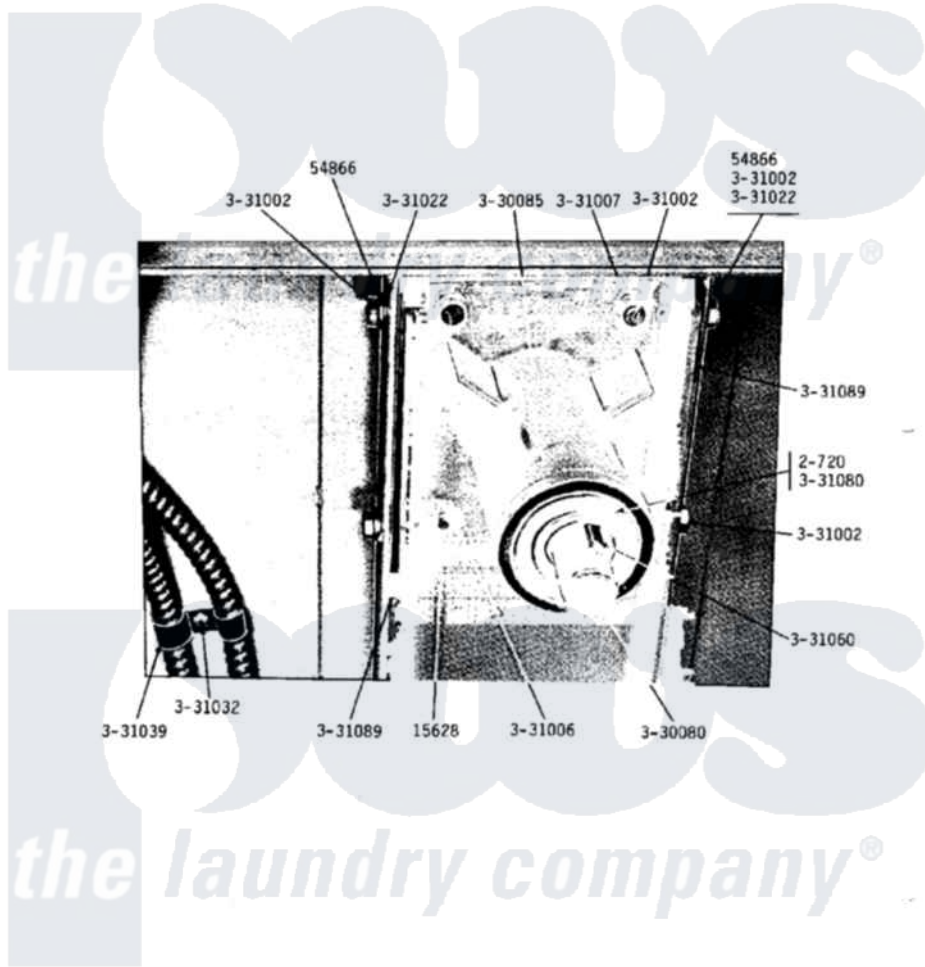

Maytag DG34CQ 11 - DRUM BEARING SUPPORT ASSEMBLY

MODEL DG34CD-CQ DRUM BEARING SUPPORT ASSEMBLY

Maytag [Residential Maytag DG34CQ Dryer Parts](#) Parts Diagram 11 - DRUM BEARING SUPPORT ASSEMBLY
 Click on the part number to view part

Item	Original Part Number	Replaced By	Status	Part Description
001	NLA		Not Available	BOLT, 5/16 X 3/4 HEX
002	Y054866	486009		Lockwasher
003	Y200720	22003441		Bearing, Rear
004	Y330080		Not Available	SPIDER & SHAFT ASSEMBLY
005	Y330085			Drum Support Housing
006	NLA		Not Available	BOLT FOR DRUM
007	NLA		Not Available	NUT-DRUM SUPPORT BOLT, 5/16
008	NLA		Not Available	NUT-DRUM SUPPORT BOLT, 3/8
009	NLA		Not Available	WASHER FOR DRUM SUPPORT
010	331032	61002031		Screw, Handle
011	NLA		Not Available	CLIP-CONDUIT TO CABNT.BACK
012	331060			Key For Drum
013	331080		Not Available	SPACER FOR CENTER BEARING