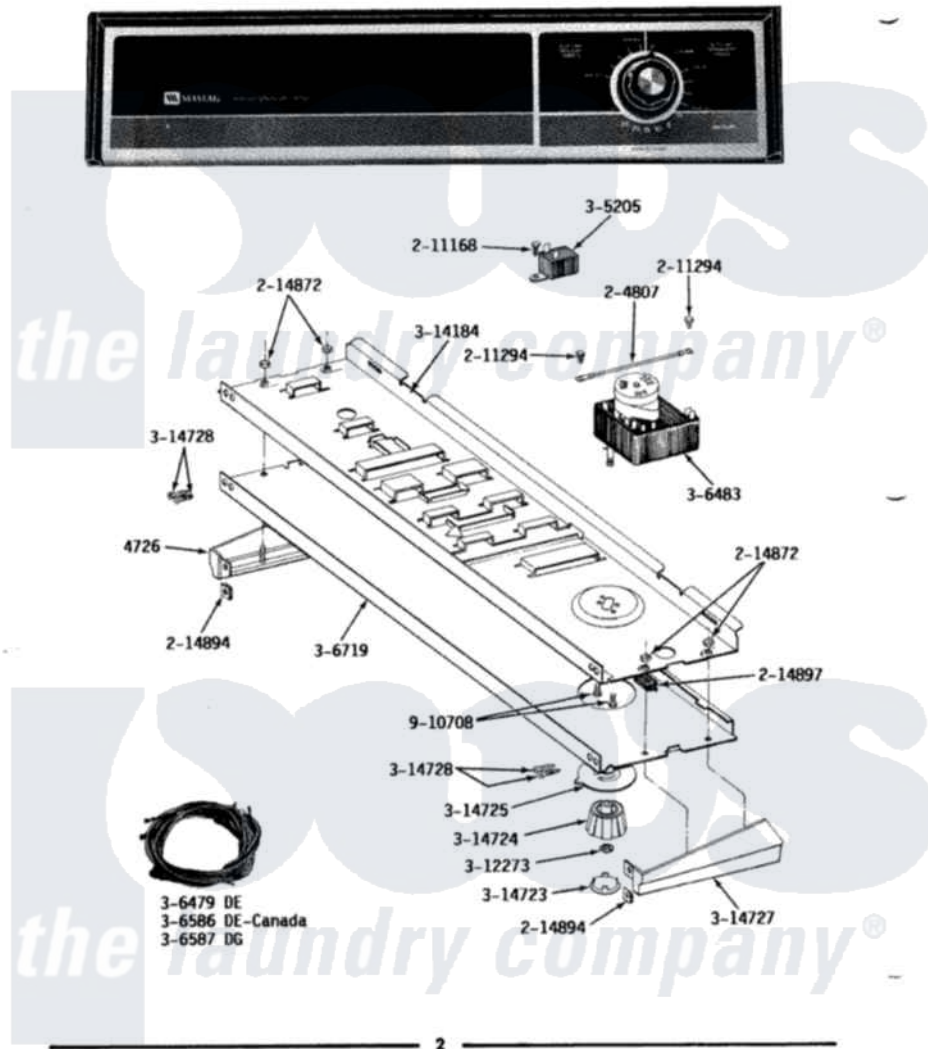

Maytag DG382 01 - CONTROL PANEL

MODEL DE-DG382 CONTROL PANEL

Maytag Residential Maytag DG382 Dryer Parts Parts Diagram 01 - CONTROL PANEL

Click on the part number to view part

Item	Original Part Number	Replaced By	Status	Part Description
1	204807			Ground Wire, Supp. Plte To Top Cover
2	211168	W10139210		Screw, 8-18 X 5/16
3	211294	90767		Screw, 8A X 3/8 HeX Washer Head Tapping
4	214872			Palnut, End Cap Note: Nut, Lamp Holder
5	214894			Fastener, End Cap
6	214897			Pad, Control Panel
7	305205	694419		Mini-Buzzer
8	306479		Not Available	MAIN WIRE HARNESS
9	306483			Timer
10	306586		Not Available	MAIN WIRE HARNESS
11	306587		Not Available	MAIN WIRE HARNESS
12	306719		Not Available	CONTROL PANEL
13	312273			Nut, Control Knob
14	314184			Back Up Plate

15	314723	W10133501	Cap, Knob
16	314724		Knob For Timer
17	314725	33001500	Dial, Timer Indicator
18	314726		Not Available
19	314727	207927	END CAP - LEFT HAND
20	314728	210932	End Cap, Control Panel
21	910708	488234	Screw, No.8 X 9/16 Ctsk Note: Screw, Inlet Duct
			Screw 8-32 X 1/4