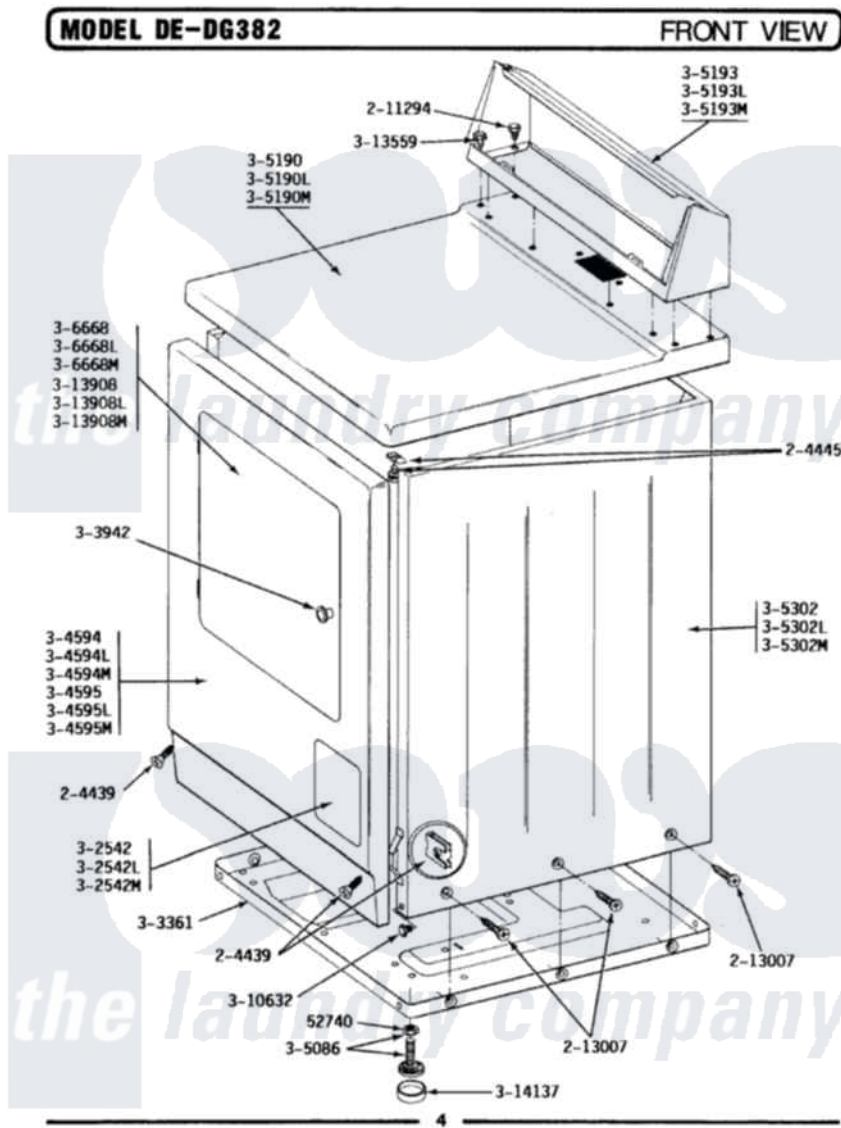

# Maytag DG382 03 - FRONT VIEW

Maytag [Residential Maytag DG382 Dryer Parts](#) Parts Diagram 03 - FRONT VIEW  
 Click on the part number to view part

Item	Original Part Number	Replaced By	Status	Part Description
1	Y052740	<a href="#">62739</a>		Nut, Lock
2	<a href="#">204439</a>			Screw And Fstner Assembly
3	<a href="#">204445</a>			Screw And Fastener Assembly
4	211294	<a href="#">90767</a>		Screw, 8A X 3/8 HeX Washer Head Tapping
5	<a href="#">213007</a>			Xfor Cabinet See Cabinet, Back
6	302542		Not Available	PART NOT USED. (DG ONLY)
9	Y303361		Not Available	BASE ASSY. (UPPER & LOWER)
10	303942		Not Available	KNOB AND SCREW
11	<a href="#">304594</a>			Front Panel-White
14	<a href="#">Y305086</a>			Adjustable Leg And Nut
15	Y305190	<a href="#">307104</a>		Top Cover Assembly
18	<a href="#">Y305193</a>			Console
21	305302		Not Available	CABINET-WHITE
24	Y306668			DOOR (WHT)

27	Y310632	<a href="#">1163839</a>	Screw
28	<a href="#">Y313559</a>		Screw
29	Y313908		DOOR PANEL-WHITE
32	<a href="#">Y314137</a>		Foot, Rubber