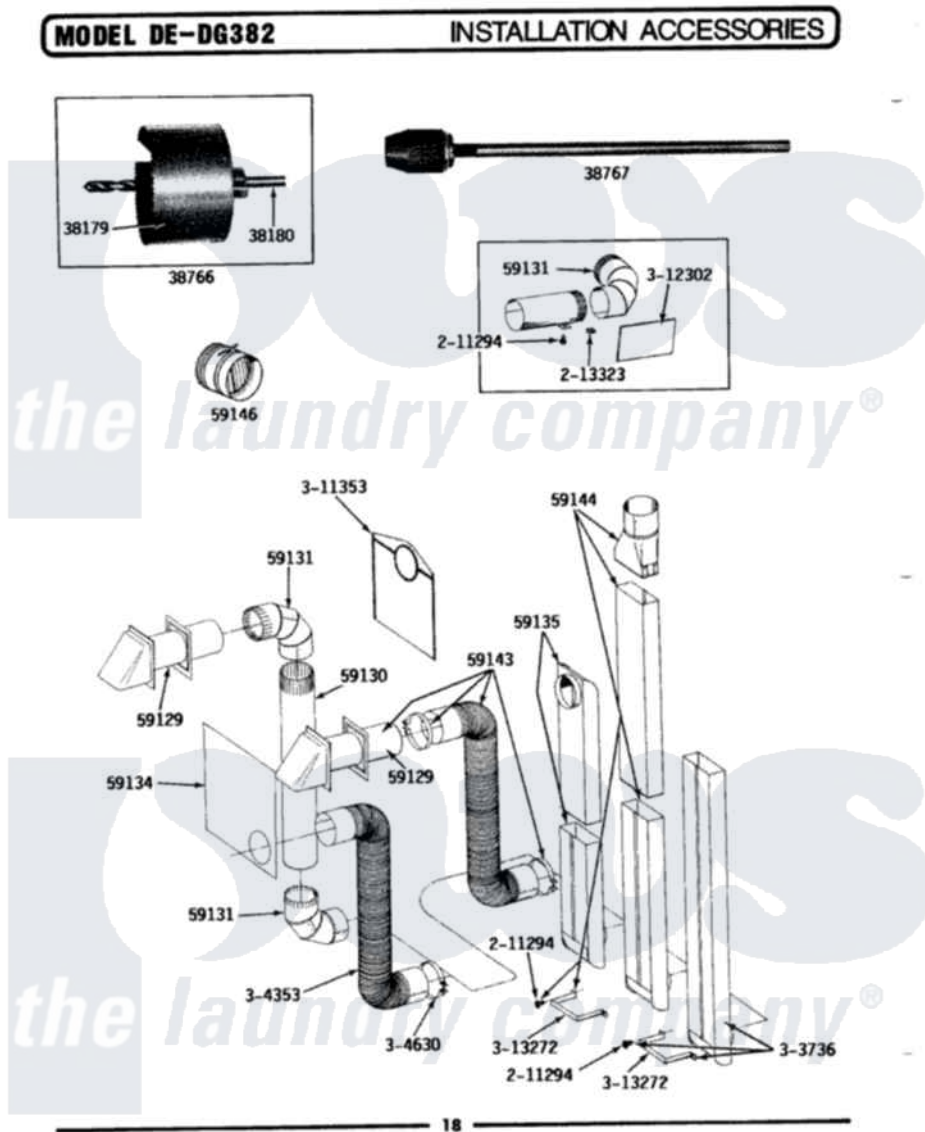

Maytag DG382 05 - INSTALLATION ACCESSORIES

Maytag Residential Maytag DG382 Dryer Parts Parts Diagram 05 - INSTALLATION ACCESSORIES
 Click on the part number to view part

Item	Original Part Number	Replaced By	Status	Part Description
1	038179		Not Available	BLADE, SAW
2	038180		Not Available	REPLACEMENT DRILL
3	038766		Not Available	HOLE SAW W/DRILL BIT
4	038767			Extension Chuck, Drill
5	Y059129	4396007RW		Vent Hood
6	Y059130			Pipe, Venting
7	Y059131			Elbow, Venting
8	Y059134			PLATE, ALUM. WINDOW (15" X 20")
9	Y059135			Vent Duct Assembly
10	Y059143			Flexible Vent Kit
11	059144		Not Available	RECTANGULAR VENT KIT
12	059146		Not Available	DAMPER, BACK DRAFT
13	211294	90767		Screw, 8A X 3/8 Hex Washer Head Tapping
14	213323			Fastener, Exhaust Duct Kit
15	303736		Not Available	EXHAUST DEFLECTOR KIT

16	Y304353	4396010RP	6ft Scvent
17	Y304630		Clamp, Flexible Duct
18	Y304652		Exhaust Duct Kit
19	311353	Not Available	BAG, LINT (DACRON)
20	312302		Insulation, Exhaust Duct Kit
21	313272		Bracket, Exhaust Deflector