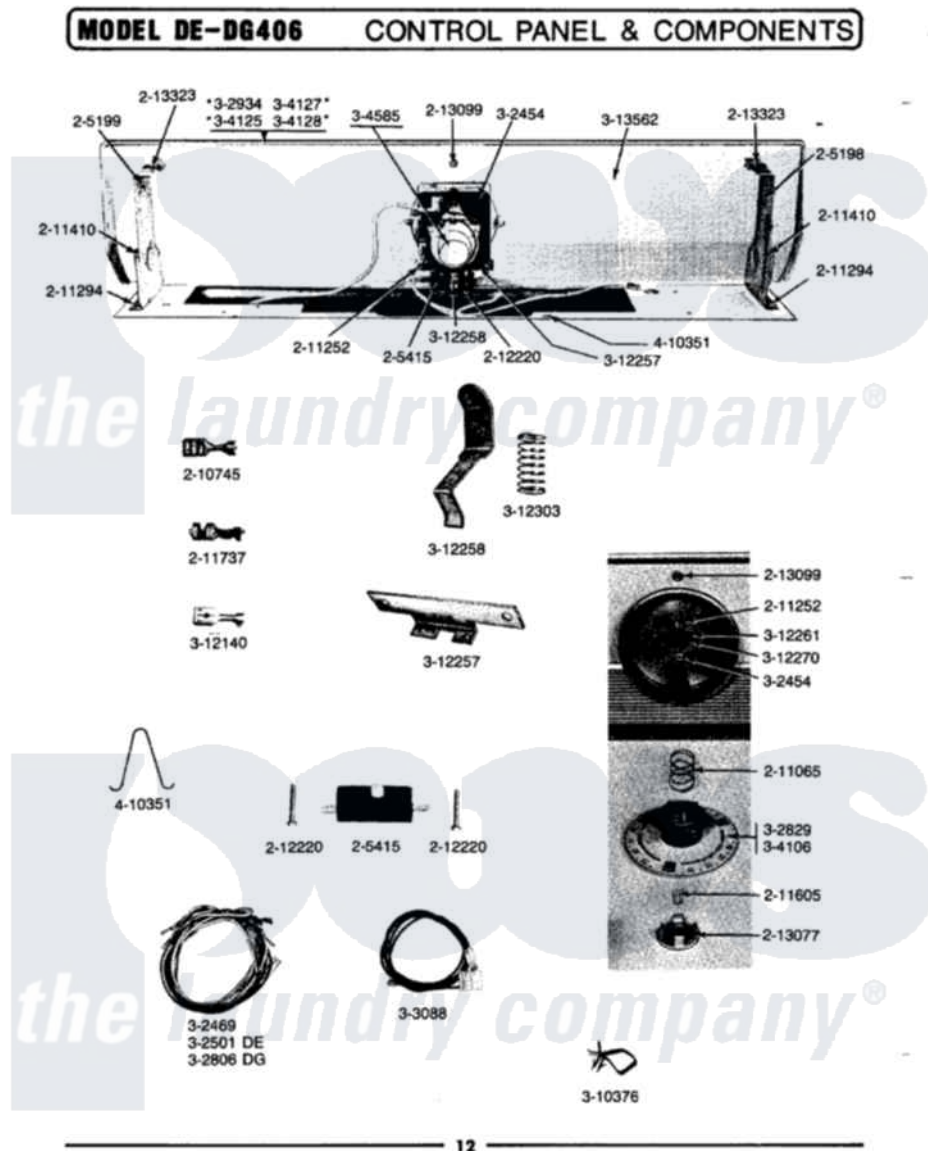

Maytag DG406 04 - CONTROL PANEL & COMPONENTS

Maytag Residential Maytag DG406 Dryer Parts Parts Diagram 04 - CONTROL PANEL & COMPONENTS
 Click on the part number to view part

Item	Original Part Number	Replaced By	Status	Part Description
1	205198		Not Available	BRACKET KIT - LEFT HAND
2	205199		Not Available	BRACKET KIT - RIGHT HAND
3	205415	279347		Switch-Lid
4	210745			Wire Terminal
5	211065			Spring, Index Wheel
6	211252			Screw, Ground Wire
7	211294	90767		Screw, 8A X 3/8 HeX Washer Head Tapping
8	211410			Screw, HeX Head No.8 X 3/8 Inch
9	211605			Bezel, Timer Dial
10	211737	248562		Terminal
11	212220	213501		Screw, No.6-20 X 1-1/8 Inch
12	213077		Not Available	CAP FOR TIMER KNOB
13	213099			Lens For Control Panel
14	213323			Fastener, Exhaust Duct Kit
15	Y302454	33302454		Timer

16	302469	Not Available	HARNES FOR SHROUD
18	302806	Not Available	WIRE HARNESS
19	Y302829		Timer Dial And Knob
20	302934	Not Available	CONTROL PANEL WITH LENS
21	303088	Not Available	GAS VALVE WIRES WITH PLUG
22	Y304106	Not Available	TIMER DIAL & KNOB, SUN-GLOW
23	304125	Not Available	CONTROL PANEL, SUN-GLOW
24	304127	Not Available	CONTROL PANEL KIT, SEA-MIST
25	304128	WB2X9652	Insulation
26	Y304585		Timer Motor RPR For 305214 Timer Only
27	Y310376		Clip, Door Switch Harness
28	Y312140		Wire Connector
29	312257	Not Available	BRACKET
30	312258		Actuator
31	312261	Not Available	WASHER
32	Y312270		Clip, Spring Retainer
33	312303		Spring
34	313562	Not Available	BACK-UP PLATE
35	410351	Not Available	HARNES RETAINER