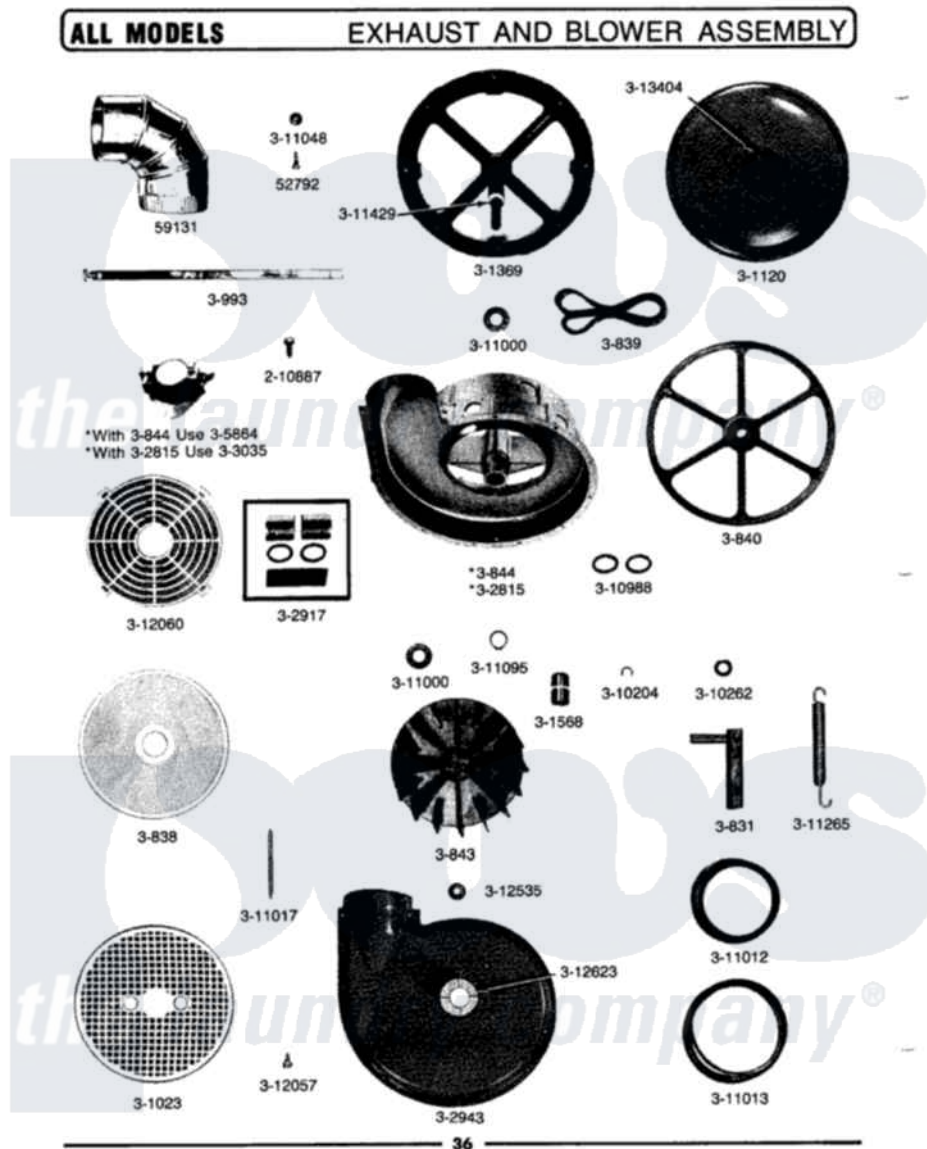

Maytag DG406 05 - EXHAUST & BLOWER ASSEMBLY

Maytag Residential Maytag DG406 Dryer Parts Parts Diagram 05 - EXHAUST & BLOWER ASSEMBLY
 Click on the part number to view part

Item	Original Part Number	Replaced By	Status	Part Description
1	052792			Screw, 1 1/4-20 X 5/16
2	Y059131			Elbow, Venting
3	300831		Not Available	SHAFT AND SLIDE
4	300838			Lint Screen
5	300839		Not Available	SEAL
6	300840		Not Available	REDUCTION PULLEY
7	300843		Not Available	IMPELLER
8	300993	W10311986		Dishrack
9	301023			Lint Screen Retainer
10	Y301120			Drum Pulley
11	301369		Not Available	SHAFT WITH SPIDER
12	301568		Not Available	BEARING F/BAKELITE IMPELLER NA
13	Y302815			Blower Housing With Bearing
14	302917		Not Available	BEARING KIT - DRUM
15	302943			COVER WITH LINT SEAL- BLOWER

16	303035		Regulating Thermostat
17	310204	Not Available	SNAP RING
18	310262		Washer
20	310988		O Ring Seal
21	311000		Washer
22	Y311012		Drive Belt
23	Y311013		Motor Belt
24	Y311017		Retainer Spring
25	311048	Not Available	WASHER, ALUMINUM
26	311095	Not Available	RETAINING RING
27	311265		Spring
28	Y311429		Nylon Spacer Collar
29	Y312057	910624	Screw
31	Y312060	Not Available	SHIELD FOR SPIDER---C
32	Y312623		Lint Seal - Blower Covers
33	Y313404	Y301120	Drum Pulley
34	210887	12990527	Screw-Sm/Hex
35	Y300844		Exhaust Housing
38	305864		Thermostat Kit
41	312535		Washer, Vault Mounting Brk.