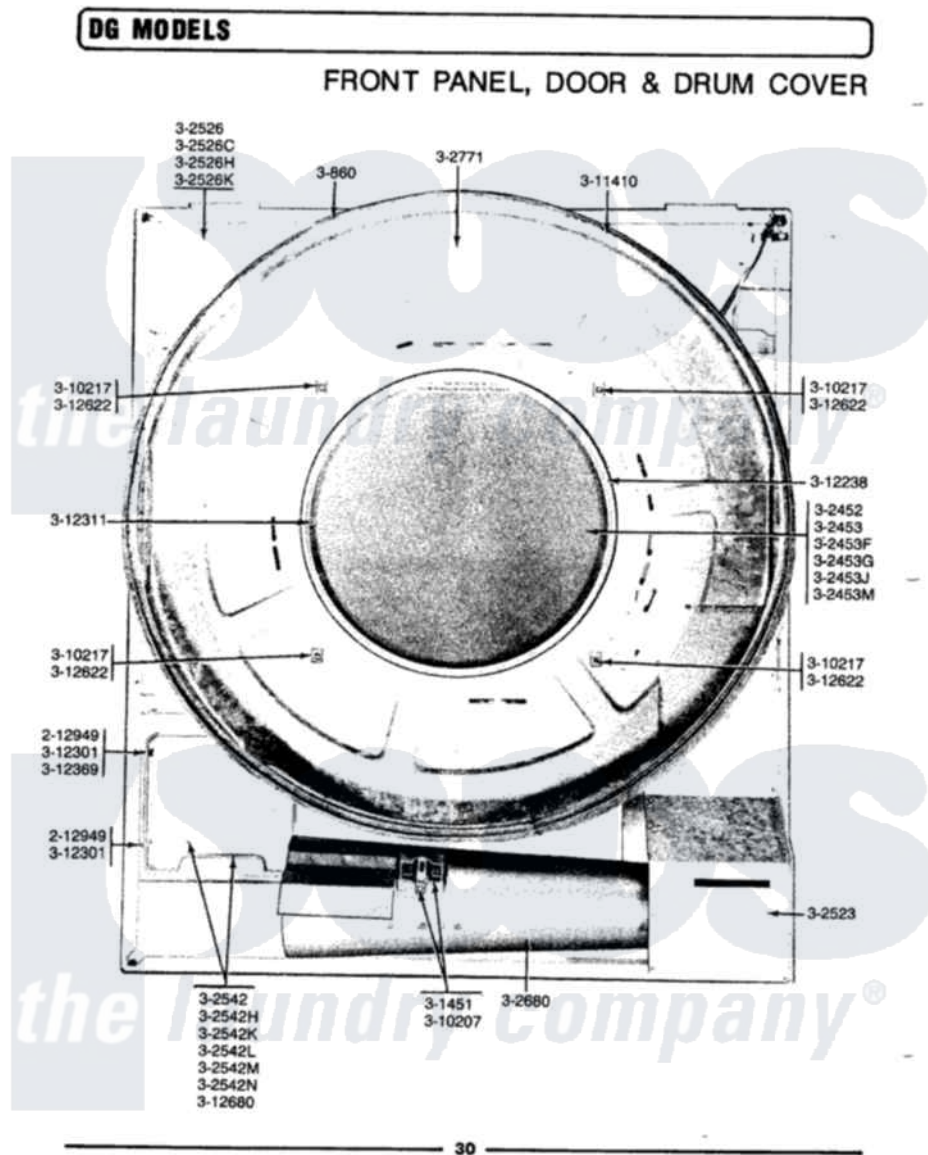

Maytag DG406 06 - FRONT PANEL, DOOR & DRUM COVER

Maytag Residential Maytag DG406 Dryer Parts Parts Diagram 06 - FRONT PANEL, DOOR & DRUM COVER
 Click on the part number to view part

Item	Original Part Number	Replaced By	Status	Part Description
1	212949	22001866		Screw, Relay
2	300860		Not Available	SEAL, DRUM COVER
3	Y301451		Not Available	HIGH LIMIT THERMOSTAT
4	302452			Door Liner
5	302453		Not Available	DOOR-WHITE
6	302453F		Not Available	DOOR-LIGHT GOLD
7	302453G		Not Available	DOOR-DARK GOLD
8	302453J		Not Available	DOOR-LIGHT AVOCADO
9	302453M		Not Available	DOOR-HARVEST WHEAT
10	302523		Not Available	MIXING CHAMBER
11	302526		Not Available	FRONT PANEL-WHITE
12	302526C		Not Available	FRONT PANEL-DARK COPPERTONE
13	302526H		Not Available	FRONT PANEL-SHADED GOLD
14	302526K		Not Available	FRONT PANEL-SHADED AVOCADO

15	302542	Not Available	PART NOT USED. (DG ONLY)
16	302542H	Not Available	ACCESS DOOR-SHADED GOLD
17	302542K	Not Available	ACCESS DOOR-SHADED AVOCADO
18	302542L	Not Available	PART NOT USED. (DG ONLY)
19	302542M	Not Available	ACCESS DOOR-HARVEST WHEAT
20	302542N	Not Available	ACCESS DOOR-FRESH AVOCADO
21	302680		Combustion Cone
22	302771	Not Available	DRUM COVER WITH FELT
23	310207		Screw, No.6 X 1/4 Inch
24	310217	Not Available	No Longer Available
25	311410		Band
26	312238		Door Seal
27	312301	Not Available	BUSHING FOR ACCESS STUD
28	312311	312311MAY	Screw
29	312369		Sleeve, Access Panel Stud Part Not Used
30	312622	22001496	Front Panel Fastener And Screw
31	312680	31-2680	Minimanual