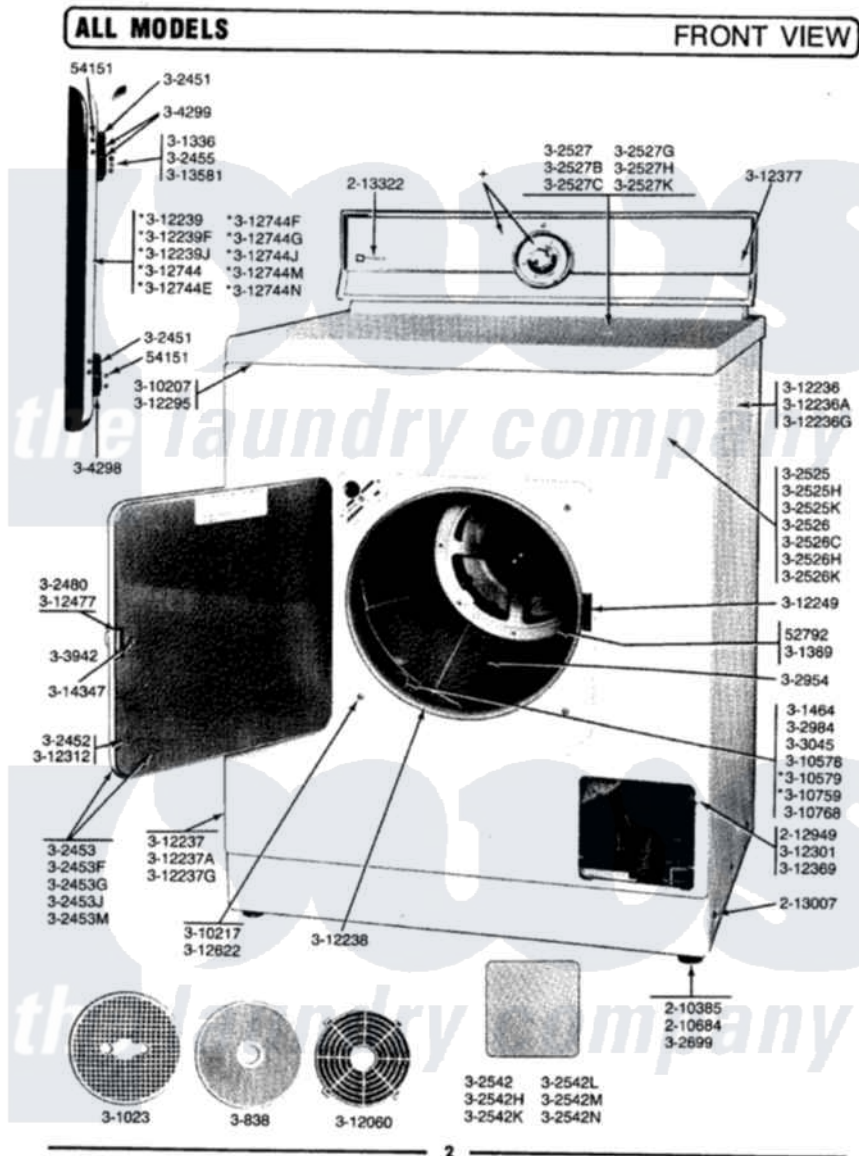

Maytag DG406 07 - FRONT VIEW

Maytag Residential Maytag DG406 Dryer Parts Parts Diagram 07 - FRONT VIEW

Click on the part number to view part

Item	Original Part Number	Replaced By	Status	Part Description
1	052792			Screw, 1 1/4-20 X 5/16
2	054151			Screw, No.4-40 X 1/4
3	210385			Lock Nut For Adjustable Leg
4	210684			Foot, Adjustable Leg
5	212949	22001866		Screw, Relay
6	213007			Xfor Cabinet See Cabinet, Back
7	213322		Not Available	MAYTAG DECAL
8	214697			Easy-Grip Knob
9	300838			Lint Screen
10	301023			Lint Screen Retainer
12	301369		Not Available	SHAFT WITH SPIDER
14	302451			Hinge Assembly
15	302452			Door Liner
16	302453		Not Available	DOOR-WHITE
17	302453F		Not Available	DOOR-LIGHT GOLD
18	302453G		Not Available	DOOR-DARK GOLD