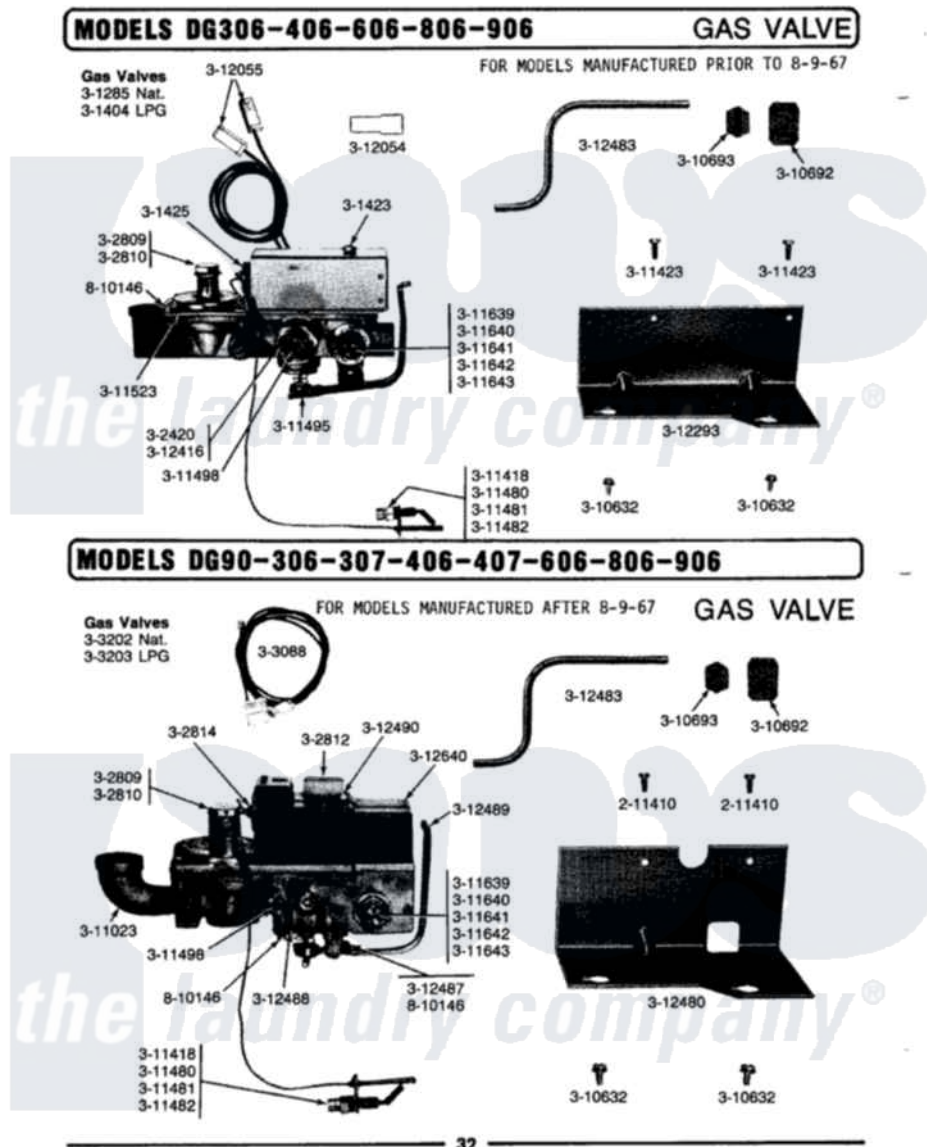

Maytag DG406 09 - GAS VALVE (PRIOR TO 8-9-67)

Maytag Residential Maytag DG406 Dryer Parts Parts Diagram 09 - GAS VALVE (PRIOR TO 8-9-67)
 Click on the part number to view part

Item	Original Part Number	Replaced By	Status	Part Description
1	301285		Not Available	GAS VALVE - NATURAL
2	301404	12001114		Kit- LP GA
3	301423		Not Available	SOLENOID NLA IN PROCESS 051591
4	301425		Not Available	PILOT WITH PRESSURE SWITCH
5	302420		Not Available	PILOT FILTER
6	302809			Screw Assembly - Leak Limit
7	302810			Screw Assembly - Blue Block Ope
8	Y310632	1163839		Screw
9	310692		Not Available	COMPRESSION NUT
10	Y310693		Not Available	COMPRESSION SLEEVE
11	Y311418			Pilot Orifice
12	Y311423	489483		Screw 10-32 X 1/2
13	Y311480			Pilot Orifice
14	311481			Pilot Orifice-Mfg.

15	Y311482		Pilot Orifice
16	311495	660564	Thermistor-Ovn
17	Y311498		Compression Nut
18	311523	8316805	Light-Ind
19	Y311639	63-3570	Burner Orifice
20	311640	Not Available	ORIFICE FOR MAIN BURNER
21	311641		Orifice For Main Burner
22	311642	Not Available	ORIFICE, MAIN BURNER (MFG)
23	311643	Not Available	ORIFICE FOR MAIN BURNER
24	312054	Not Available	TAB HOUSING
25	Y312055		Receptacle Housing
26	312293	31-2293	Minimanual
27	312416	255130	Glassclk
28	Y312483		PILOT TUBE
29	810146	Not Available	SCREW