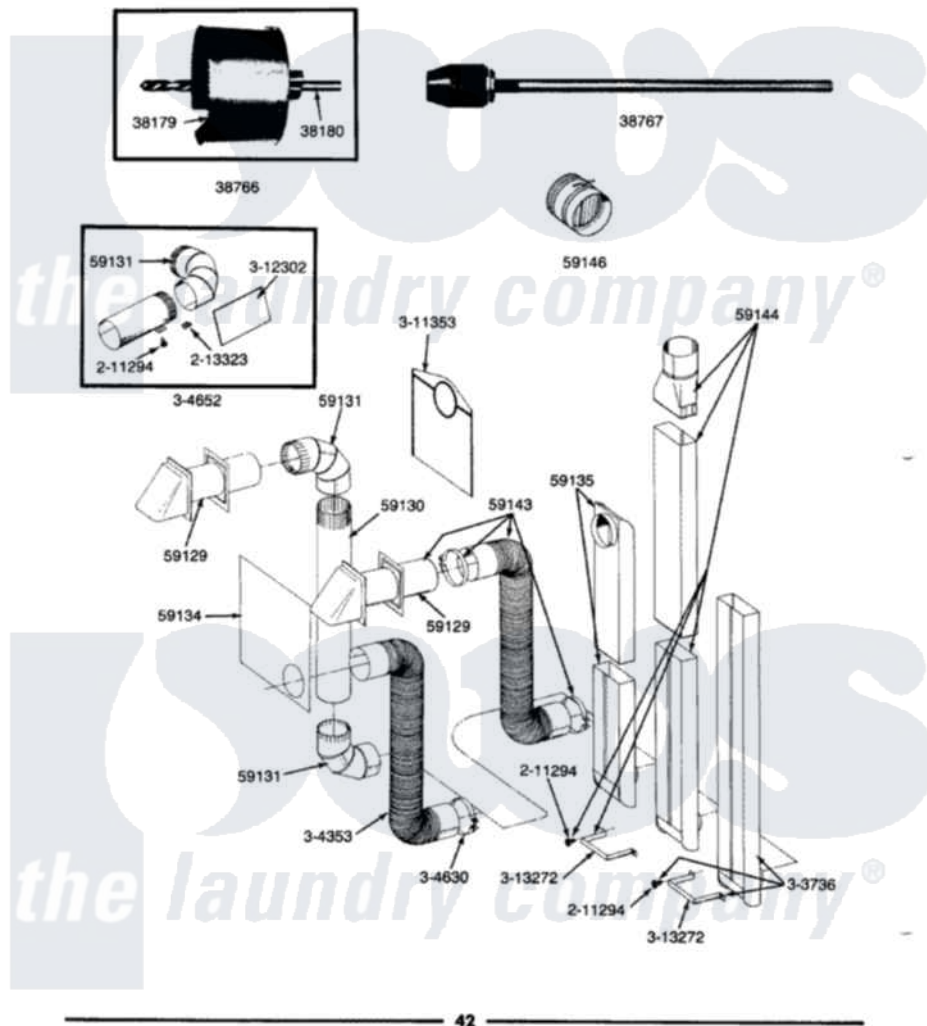

ALL MODELS **INSTALLATION ACCESSORIES**

Maytag Residential Maytag DG406 Dryer Parts Parts Diagram 10 - INSTALLATION ACCESSORIES
 Click on the part number to view part

Item	Original Part Number	Replaced By	Status	Part Description
1	038179		Not Available	BLADE, SAW
2	038180		Not Available	REPLACEMENT DRILL
3	038766		Not Available	HOLE SAW W/DRILL BIT
4	038767			Extension Chuck, Drill
5	Y059129	4396007RW		Vent Hood
6	Y059130			Pipe, Venting
7	Y059131			Elbow, Venting
8	Y059134			PLATE, ALUM. WINDOW (15" X 20")
9	Y059135			Vent Duct Assembly
10	Y059143			Flexible Vent Kit
11	059144		Not Available	RECTANGULAR VENT KIT
12	059146		Not Available	DAMPER, BACK DRAFT
13	211294	90767		Screw, 8A X 3/8 HeX Washer Head Tapping
14	213323			Fastener, Exhaust Duct Kit
15	303736		Not Available	EXHAUST DEFLECTOR KIT

16	Y304353	4396010RP	6ft Scvent
17	Y304630		Clamp, Flexible Duct
18	311147	Not Available	EXHAUST DEFLECTOR
19	311353	Not Available	BAG, LINT (DACRON)
20	313272		Bracket, Exhaust Deflector
21	313766	Not Available	COUPLER FOR VENT DUCT