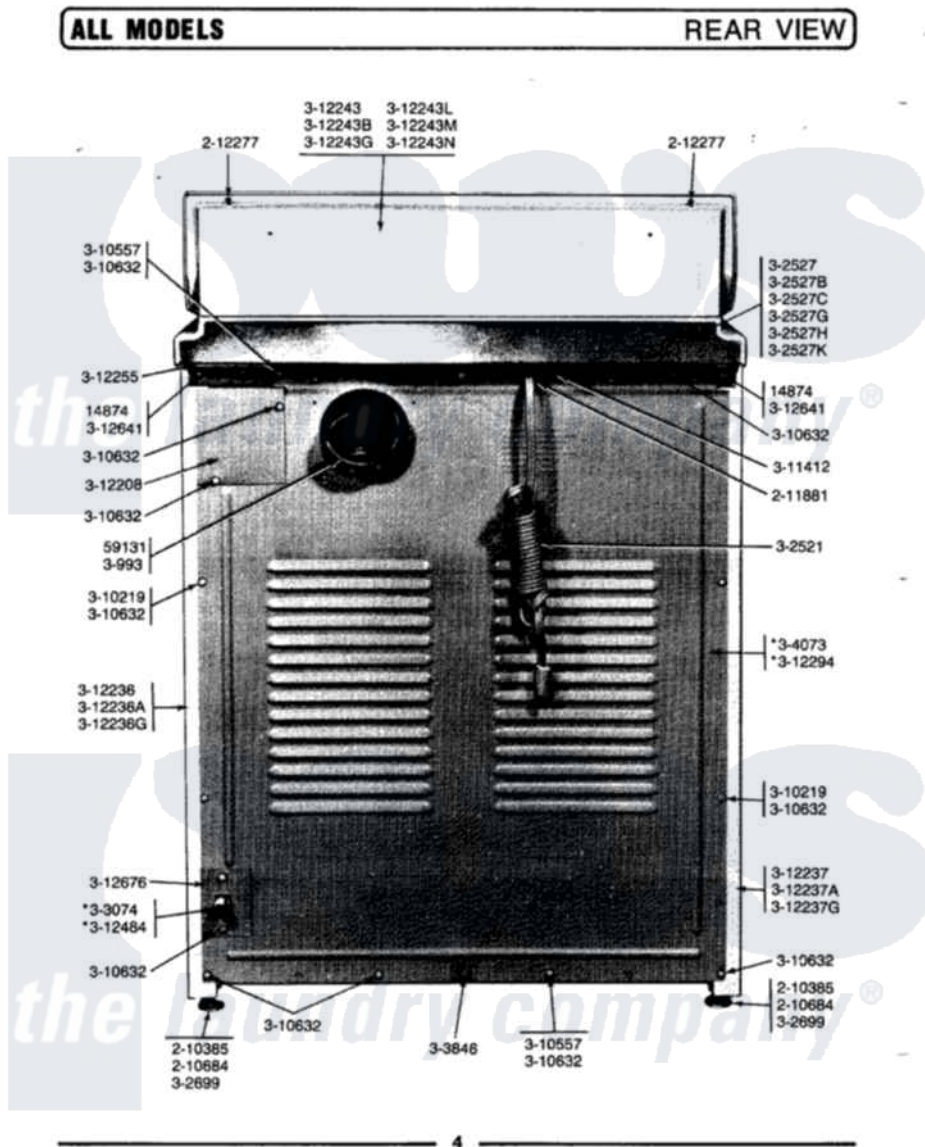

Maytag DG406 11 - REAR VIEW

Maytag Residential Maytag DG406 Dryer Parts Parts Diagram 11 - REAR VIEW
 Click on the part number to view part

Item	Original Part Number	Replaced By	Status	Part Description
1	Y059131			Elbow, Venting
2	Y201808			Converter
3	210385			Lock Nut For Adjustable Leg
4	210684			Foot, Adjustable Leg
5	211881			Grommet, Cord Part Not Used-Gas Models Only
6	300993	W10311986		Dishrack
7	301548			Clamp, Ground Wire
8	302521		Not Available	CORD, POWER PART NOT USED-GAS MODELS ONLY
9	302527		Not Available	TOP COVER-WHITE
10	302527B		Not Available	TOP COVER-DARK COPPERTONE
11	302527C		Not Available	TOP COVER-SHADED COPPERTONE
12	Y311423	489483		Screw 10-32 X 1/2
13	302527H		Not Available	TOP COVER-SHADED GOLD
14	302527K		Not Available	TOP COVER-SHADED

14	302927R	Not Available	AVOCADO
15	Y302699	22003428	Leg, Adjustable
16	303074	Not Available	PIPE AND BRACKET ASSEMBLY
17	Y014874		Screw, Idler Arm And Sleeve
18	303846	22003781	Screw, Ground Strap
19	304073		Back Panel
20	310219		No.10z Fastener
21	310557		Washer
22	Y310632	1163839	Screw
23	311155		Ground Wire And Clamp
24	311412		Screw
28	312208	Not Available	COVER FOR TERMINAL OPENING
30	312236	Not Available	PANEL-WHITE
31	312236A	Not Available	PANEL-DARK AVOCADO
32	312236G	Not Available	PANEL-DARK GOLD
33	312237	Not Available	PANEL-WHITE
34	312237A	Not Available	PANEL-DARK AVOCADO
35	312237G	Not Available	PANEL-DARK GOLD
36	312243	Not Available	CONTROL COVER-WHITE
37	312243B	Not Available	CONTROL COVER-DK COPPERTONE
38	312243G	Not Available	CONTROL COVER-DARK GOLD
39	312243L	Not Available	CONTROL COVER-ALMOND
40	312243M	Not Available	CONTROL COVER-HARVEST WHEAT
41	312243N	Not Available	CONTROL COVER-FRESH AVOCADO
42	312255	Not Available	ANGLE FOR CABINET - DRYER
43	312294	WX09X10004	6' 30amp 3 Wire Dryer Cord
44	Y312484		Pipe, 17-3/8 Inch
45	Y312641		Ground Clip Speed Nut
46	312676	Not Available	PIPE SUPPORT PLATE-SQ HOLE
47	313122		Screw - Baffle To Tumbler
49	212277		Screw, No.8 X 1/2 Inch