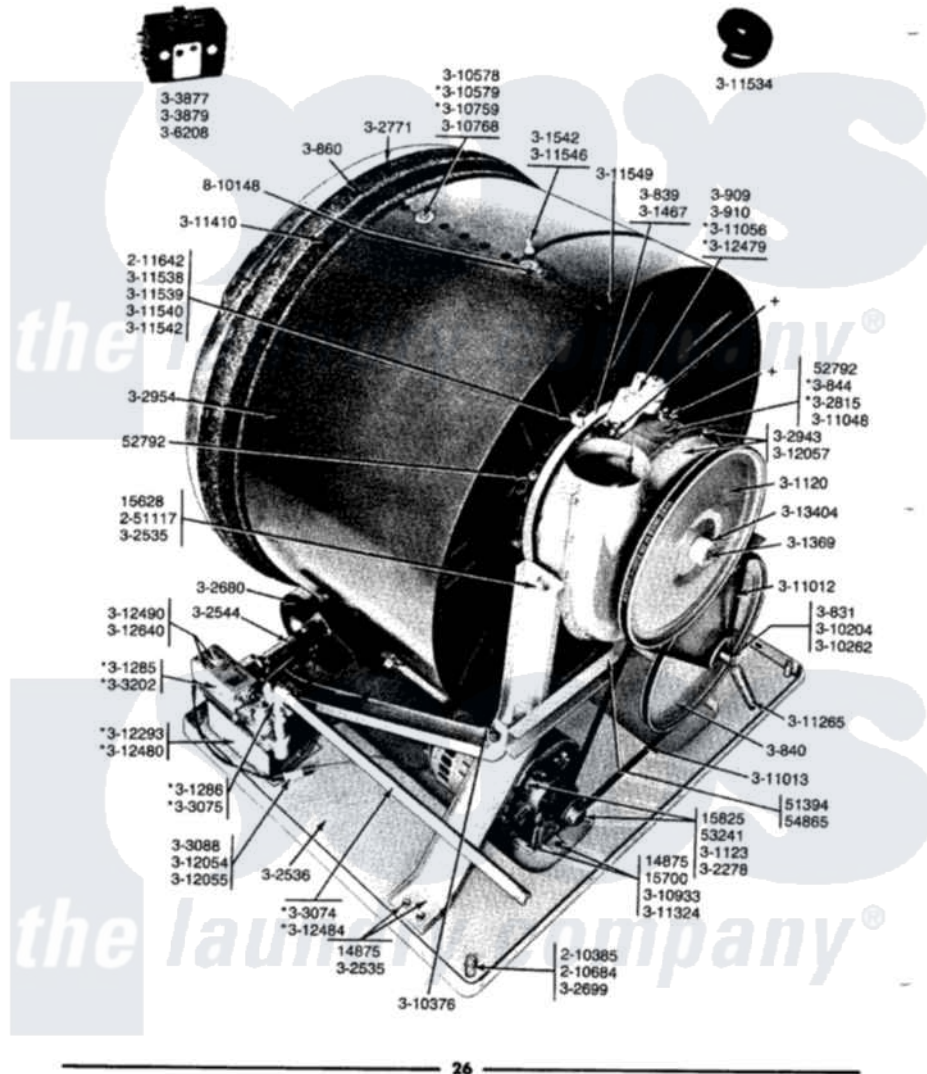

DG MODELS **CABINET REMOVED**

Maytag Residential Maytag DG407 Dryer Parts Parts Diagram 02 - CABINET REMOVED
 Click on the part number to view part

Item	Original Part Number	Replaced By	Status	Part Description
1	014875		Not Available	CAP SCREW, No.14 X 1/2
2	015628		Not Available	BOLT, 5/16 X 3/4 HEX
3	015700		Not Available	CAP SCREW, 1/4-20 X 1/2
4	Y015825			Clip, Motor To Motor Support
5	051394		Not Available	BOLT, 5/16 X 2-1/8
6	052792			Screw, 1 1/4-20 X 5/16
7	Y053241			Set Screw, Motor Pulley
8	054865		Not Available	LOCK WASHER, 5/16 X 3/32
9	210385			Lock Nut For Adjustable Leg
10	210684			Foot, Adjustable Leg
11	211642		Not Available	SCREW, No.6-20 X 3/8 INCH
12	251117		Not Available	LOCK WASHER
13	300831		Not Available	SHAFT AND SLIDE
14	300839		Not Available	SEAL
15	300840		Not Available	REDUCTION PULLEY
16	Y300844			Exhaust Housing