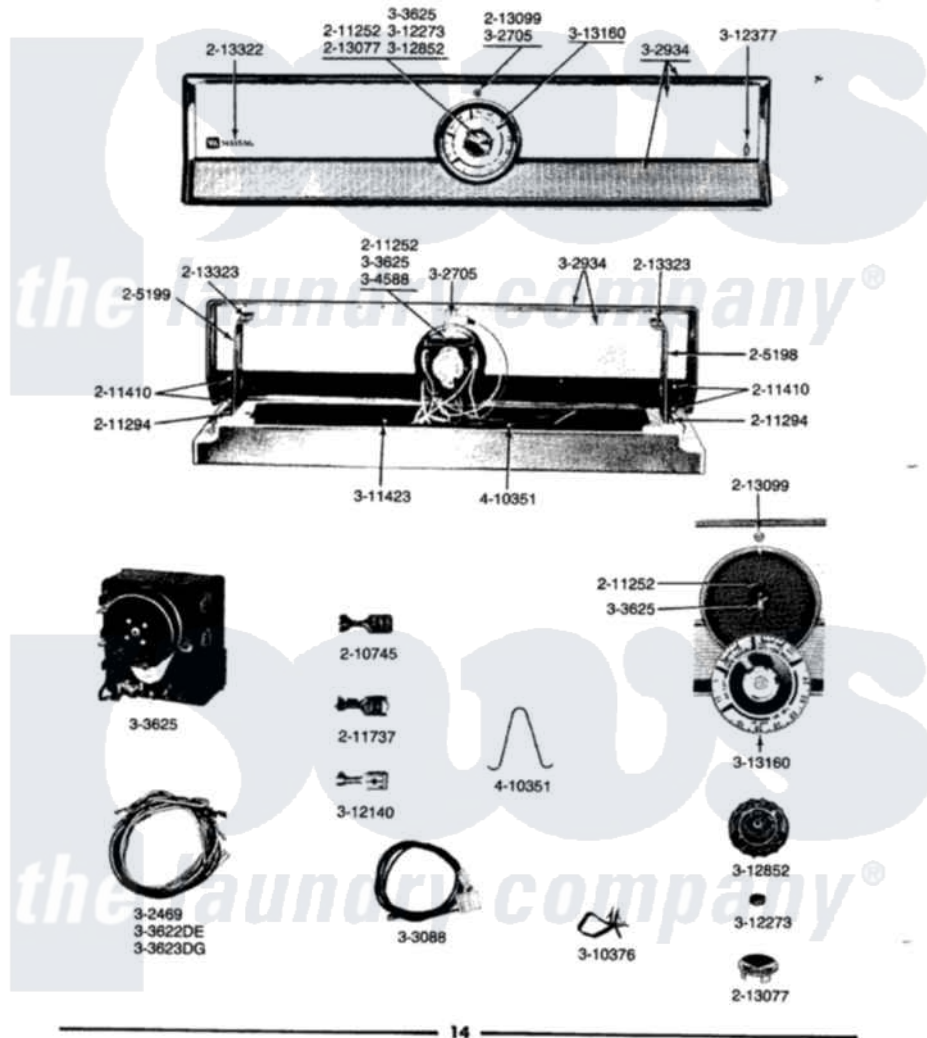

Maytag DG407 03 - CONTROL PANEL & COMPONENTS (ORIGINAL)

MODEL DE-DG407 CONTROL PANEL & COMPONENTS

See pages 16 & 17 for Model DE-DG407 Series 01 Control Panel

ORIGINAL

Maytag Residential Maytag DG407 Dryer Parts Parts Diagram 03 - CONTROL PANEL & COMPONENTS (ORIGINAL)

Click on the part number to view part

Item	Original Part Number	Replaced By	Status	Part Description
1	205198		Not Available	BRACKET KIT - LEFT HAND
2	205199		Not Available	BRACKET KIT - RIGHT HAND
3	210745			Wire Terminal
4	211252			Screw, Ground Wire
5	211294	90767		Screw, 8A X 3/8 HeX Washer Head Tapping
6	211410			Screw, HeX Head No.8 X 3/8 Inch
7	211737	248562		Terminal
8	213077		Not Available	CAP FOR TIMER KNOB
9	213099			Lens For Control Panel
10	213322		Not Available	MAYTAG DECAL
11	213323			Fastener, Exhaust Duct Kit
12	302469		Not Available	HARNES FOR SHROUD
13	Y302705		Not Available	LIGHT
14	302934		Not Available	CONTROL PANEL WITH LENS

15	303088		Not Available	GAS VALVE WIRES WITH PLUG
16	Y303622			Main Wire Harness
17	303623		Not Available	MAIN WIRE HARNESS
18	303625		Not Available	PUSH-TO-START TIMER
19	304588		Not Available	TIMER MOTOR
20	Y310376			Clip, Door Switch Harness
21	Y311423	489483		Screw 10-32 X 1/2
22	Y312140			Wire Connector
23	312273			Nut, Control Knob
24	312852			Selector Knob-Clear Acrylic
25	312377	31-2377		Minimanual
26	Y313160		Not Available	TIMER DIAL
27	410351		Not Available	HARNESS RETAINER