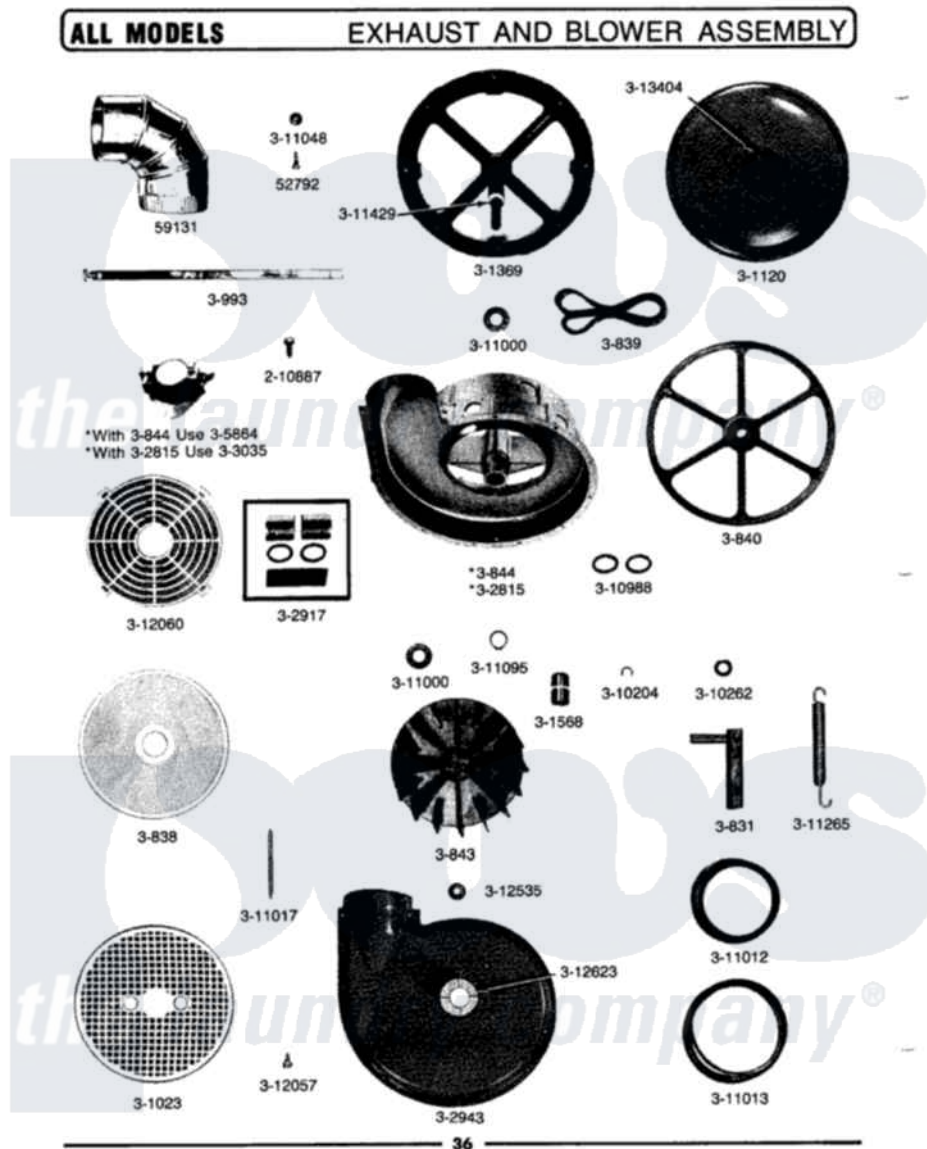

Maytag DG407 05 - EXHAUST & BLOWER ASSEMBLY

Maytag Residential Maytag DG407 Dryer Parts Parts Diagram 05 - EXHAUST & BLOWER ASSEMBLY
 Click on the part number to view part

Item	Original Part Number	Replaced By	Status	Part Description
1	052792			Screw, 1 1/4-20 X 5/16
2	Y059131			Elbow, Venting
3	300831		Not Available	SHAFT AND SLIDE
4	300838			Lint Screen
5	300839		Not Available	SEAL
6	300840		Not Available	REDUCTION PULLEY
7	300843		Not Available	IMPELLER
8	300993	W10311986		Dishrack
9	301023			Lint Screen Retainer
10	Y301120			Drum Pulley
11	301369		Not Available	SHAFT WITH SPIDER
12	301568		Not Available	BEARING F/BAKELITE IMPELLER NA
13	Y302815			Blower Housing With Bearing
14	302917		Not Available	BEARING KIT - DRUM
15	302943			COVER WITH LINT SEAL- BLOWER

16	303035		Regulating Thermostat
17	310204	Not Available	SNAP RING
18	310262		Washer
20	310988		O Ring Seal
21	311000		Washer
22	Y311012		Drive Belt
23	Y311013		Motor Belt
24	Y311017		Retainer Spring
25	311048	Not Available	WASHER, ALUMINUM
26	311095	Not Available	RETAINING RING
27	311265		Spring
28	Y311429		Nylon Spacer Collar
29	Y312057	910624	Screw
31	Y312060	Not Available	SHIELD FOR SPIDER---C
32	Y312623		Lint Seal - Blower Covers
33	Y313404	Y301120	Drum Pulley
34	210887	12990527	Screw-Sm/Hex
35	Y300844		Exhaust Housing
38	305864		Thermostat Kit
41	312535		Washer, Vault Mounting Brk.