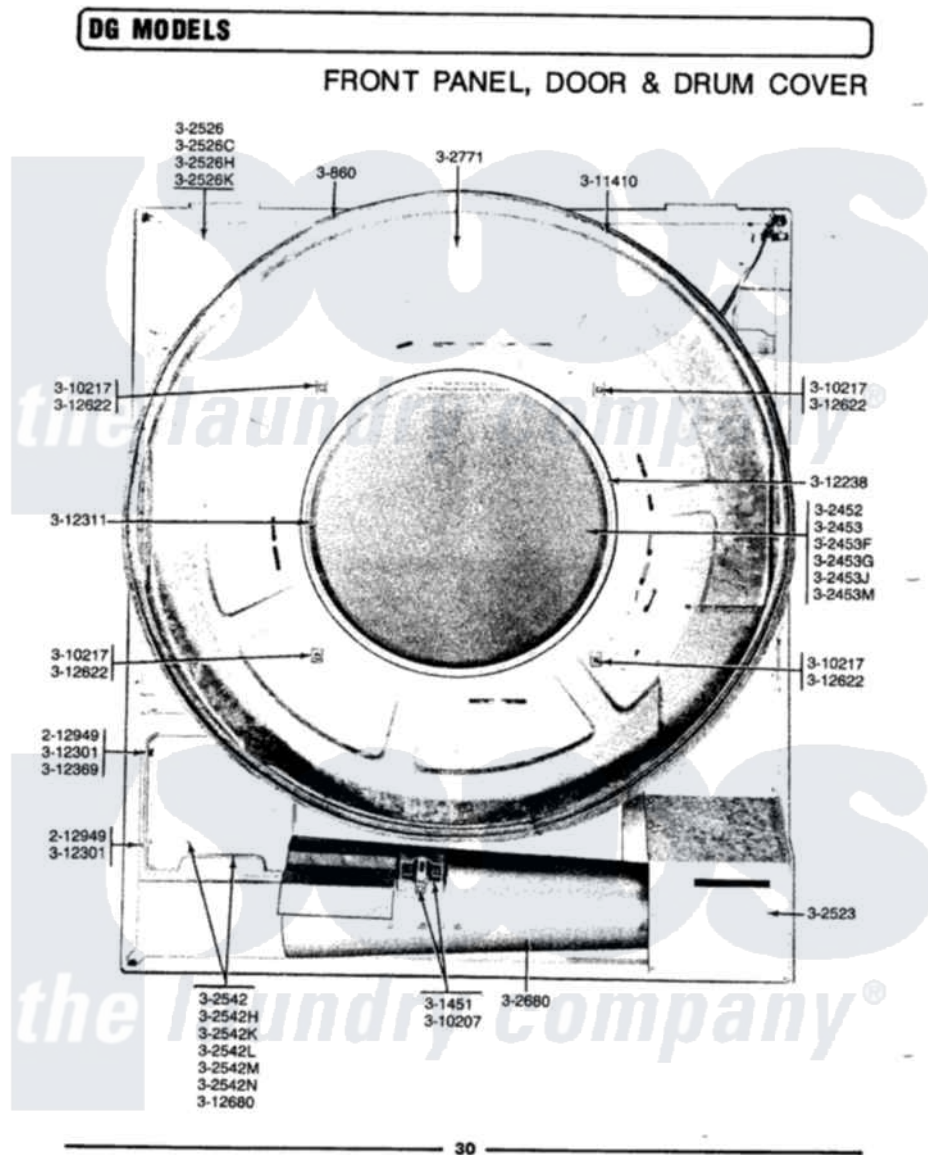

# Maytag DG407 06 - FRONT PANEL, DOOR & DRUM COVER

Maytag Residential Maytag DG407 Dryer Parts Parts Diagram 06 - FRONT PANEL, DOOR & DRUM COVER  
 Click on the part number to view part

Item	Original Part Number	Replaced By	Status	Part Description
1	212949	<a href="#">22001866</a>		Screw, Relay
2	300860		Not Available	SEAL, DRUM COVER
3	Y301451		Not Available	HIGH LIMIT THERMOSTAT
4	<a href="#">302452</a>			Door Liner
5	302453		Not Available	DOOR-WHITE
6	302453F		Not Available	DOOR-LIGHT GOLD
7	302453G		Not Available	DOOR-DARK GOLD
8	302453J		Not Available	DOOR-LIGHT AVOCADO
9	302453M		Not Available	DOOR-HARVEST WHEAT
10	302523		Not Available	MIXING CHAMBER
11	302526		Not Available	FRONT PANEL-WHITE
12	302526C		Not Available	FRONT PANEL-DARK COPPERTONE
13	302526H		Not Available	FRONT PANEL-SHADED GOLD
14	302526K		Not Available	FRONT PANEL-SHADED AVOCADO

15	302542	Not Available	PART NOT USED. (DG ONLY)
16	302542H	Not Available	ACCESS DOOR-SHADED GOLD
17	302542K	Not Available	ACCESS DOOR-SHADED AVOCADO
18	302542L	Not Available	PART NOT USED. (DG ONLY)
19	302542M	Not Available	ACCESS DOOR-HARVEST WHEAT
20	302542N	Not Available	ACCESS DOOR-FRESH AVOCADO
21	<a href="#">302680</a>		Combustion Cone
22	302771	Not Available	DRUM COVER WITH FELT
23	<a href="#">310207</a>		Screw, No.6 X 1/4 Inch
24	310217	Not Available	No Longer Available
25	<a href="#">311410</a>		Band
26	<a href="#">312238</a>		Door Seal
27	312301	Not Available	BUSHING FOR ACCESS STUD
28	312311	<a href="#">312311MAY</a>	Screw
29	<a href="#">312369</a>		Sleeve, Access Panel Stud Part Not Used
30	312622	<a href="#">22001496</a>	Front Panel Fastener And Screw
31	312680	<a href="#">31-2680</a>	Minimanual