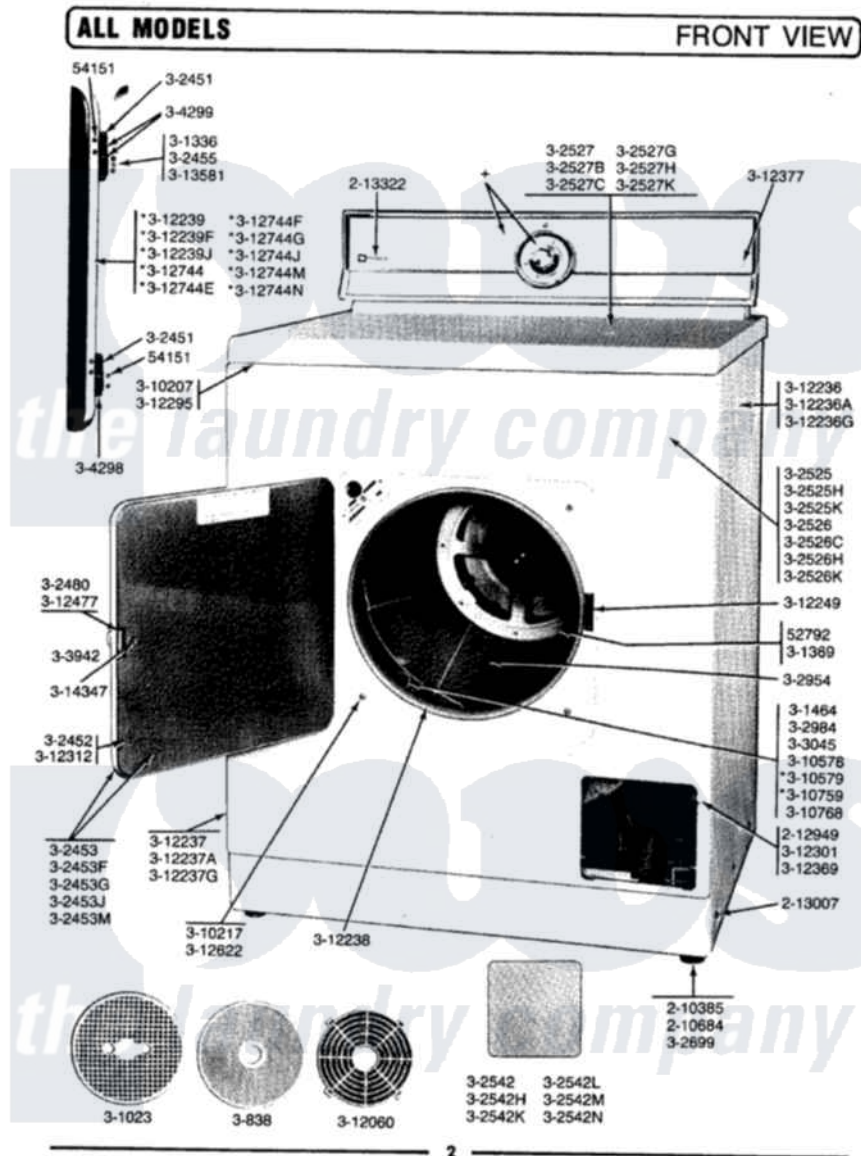

Maytag DG407 07 - FRONT VIEW

Maytag Residential Maytag DG407 Dryer Parts Parts Diagram 07 - FRONT VIEW
 Click on the part number to view part

Item	Original Part Number	Replaced By	Status	Part Description
1	052792			Screw, 1 1/4-20 X 5/16
2	054151			Screw, No.4-40 X 1/4
3	210385			Lock Nut For Adjustable Leg
4	210684			Foot, Adjustable Leg
5	212949	22001866		Screw, Relay
6	213007			Xfor Cabinet See Cabinet, Back
7	213322		Not Available	MAYTAG DECAL
8	214697			Easy-Grip Knob
9	300838			Lint Screen
10	301023			Lint Screen Retainer
12	301369		Not Available	SHAFT WITH SPIDER
14	302451			Hinge Assembly
15	302452			Door Liner
16	302453		Not Available	DOOR-WHITE
17	302453F		Not Available	DOOR-LIGHT GOLD
18	302453G		Not Available	DOOR-DARK GOLD