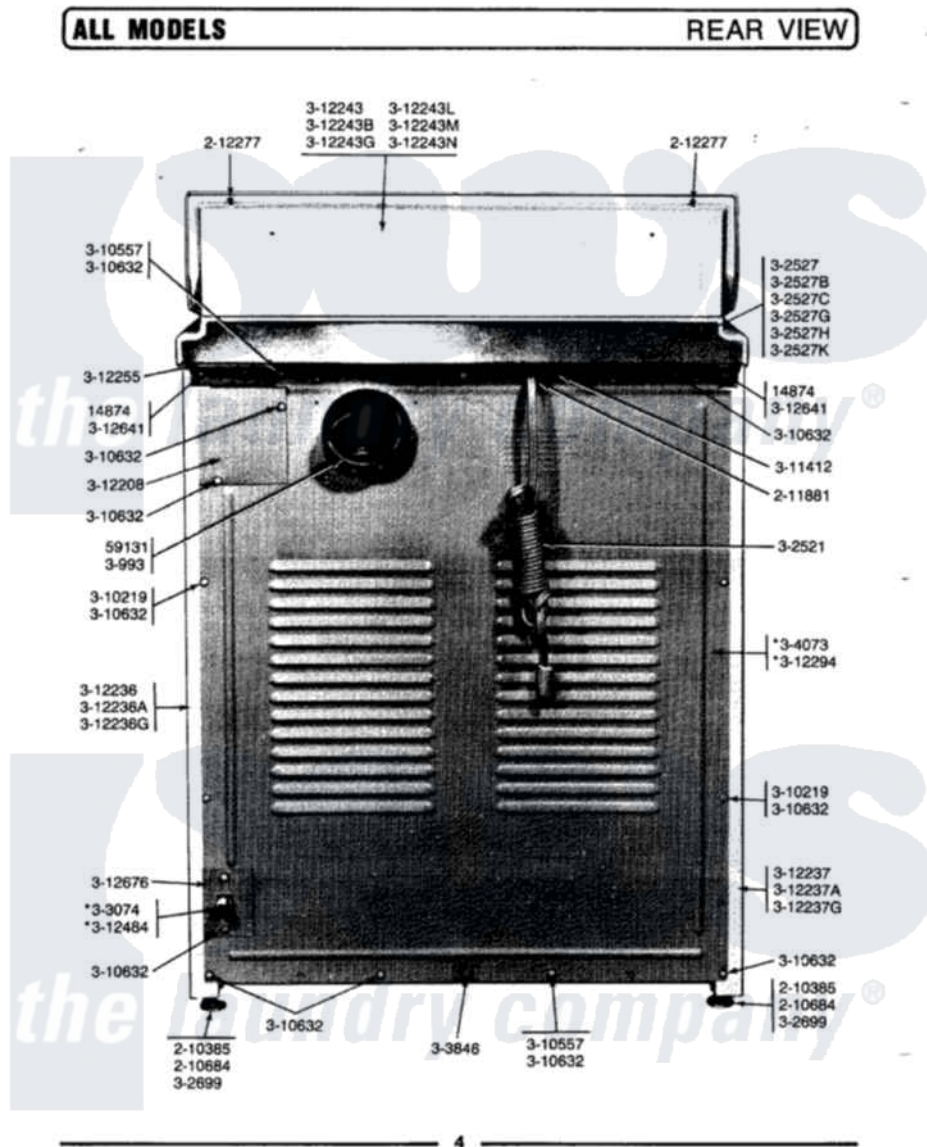

Maytag DG407 10 - REAR VIEW

Maytag [Residential Maytag DG407 Dryer Parts](#) Parts Diagram 10 - REAR VIEW
 Click on the part number to view part

Item	Original Part Number	Replaced By	Status	Part Description
1	Y059131			Elbow, Venting
2	Y201808			Converter
3	210385			Lock Nut For Adjustable Leg
4	210684			Foot, Adjustable Leg
5	211881			Grommet, Cord Part Not Used-Gas Models Only
6	300993	W10311986		Dishrack
7	301548			Clamp, Ground Wire
8	302521		Not Available	CORD, POWER PART NOT USED-GAS MODELS ONLY
9	302527		Not Available	TOP COVER-WHITE
10	302527B		Not Available	TOP COVER-DARK COPPERTONE
11	302527C		Not Available	TOP COVER-SHADED COPPERTONE
12	Y311423	489483		Screw 10-32 X 1/2
13	302527H		Not Available	TOP COVER-SHADED GOLD
14	302527K		Not Available	TOP COVER-SHADED

14	302927R	Not Available	AVOCADO
15	Y302699	22003428	Leg, Adjustable
16	303074	Not Available	PIPE AND BRACKET ASSEMBLY
17	Y014874		Screw, Idler Arm And Sleeve
18	303846	22003781	Screw, Ground Strap
19	304073		Back Panel
20	310219		No.10z Fastener
21	310557		Washer
22	Y310632	1163839	Screw
23	311155		Ground Wire And Clamp
24	311412		Screw
28	312208	Not Available	COVER FOR TERMINAL OPENING
30	312236	Not Available	PANEL-WHITE
31	312236A	Not Available	PANEL-DARK AVOCADO
32	312236G	Not Available	PANEL-DARK GOLD
33	312237	Not Available	PANEL-WHITE
34	312237A	Not Available	PANEL-DARK AVOCADO
35	312237G	Not Available	PANEL-DARK GOLD
36	312243	Not Available	CONTROL COVER-WHITE
37	312243B	Not Available	CONTROL COVER-DK COPPERTONE
38	312243G	Not Available	CONTROL COVER-DARK GOLD
39	312243L	Not Available	CONTROL COVER-ALMOND
40	312243M	Not Available	CONTROL COVER-HARVEST WHEAT
41	312243N	Not Available	CONTROL COVER-FRESH AVOCADO
42	312255	Not Available	ANGLE FOR CABINET - DRYER
43	312294	WX09X10004	6' 30amp 3 Wire Dryer Cord
44	Y312484		Pipe, 17-3/8 Inch
45	Y312641		Ground Clip Speed Nut
46	312676	Not Available	PIPE SUPPORT PLATE-SQ HOLE
47	313122		Screw - Baffle To Tumbler
49	212277		Screw, No.8 X 1/2 Inch