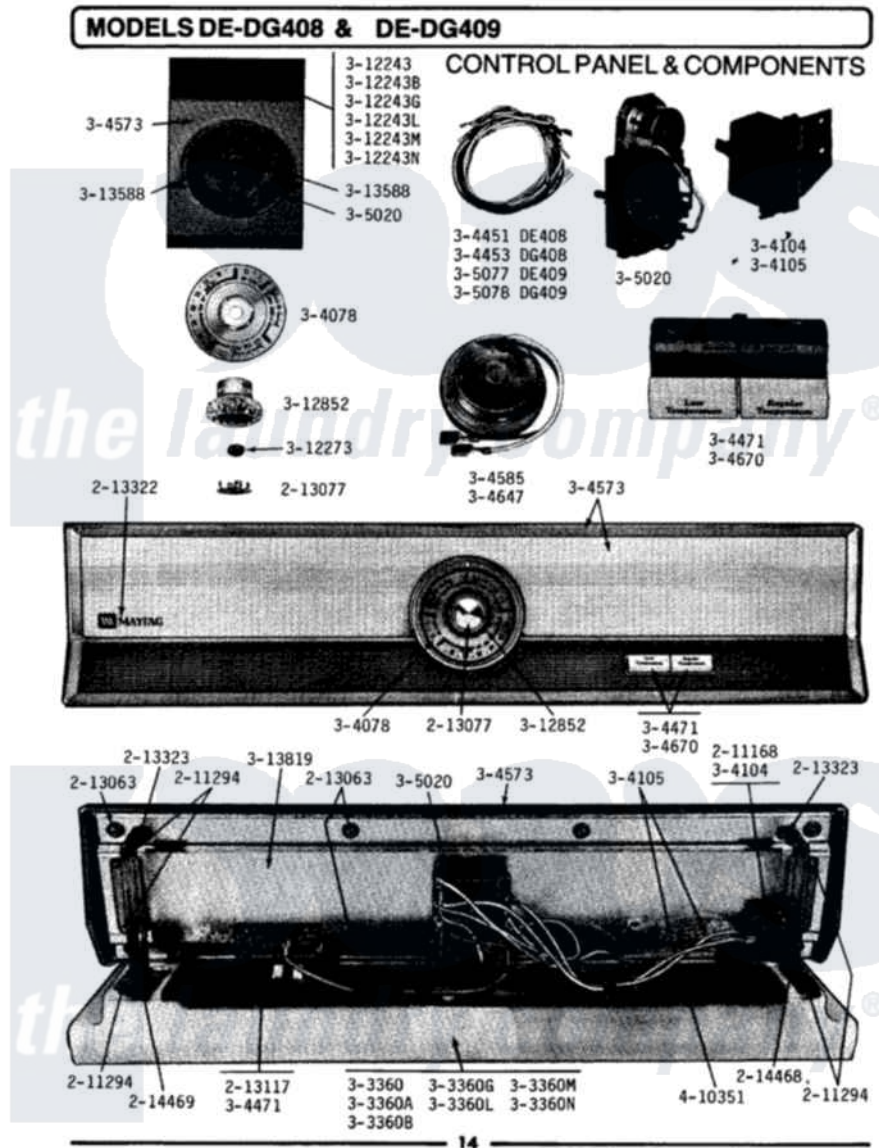

# Maytag DG408 01 - CONTROLS & COMPONENTS

Maytag Residential Maytag DG408 Dryer Parts Parts Diagram 01 - CONTROLS & COMPONENTS  
 Click on the part number to view part

Item	Original Part Number	Replaced By	Status	Part Description
1	211168	<a href="#">W10139210</a>		Screw, 8-18 X 5/16
2	211294	<a href="#">90767</a>		Screw, 8A X 3/8 HeX Washer Head Tapping
3	213063	<a href="#">703431</a>		Palnut
4	213077		Not Available	CAP FOR TIMER KNOB
5	213117	<a href="#">67006908</a>		Screw, Ice Rack
6	213322		Not Available	MAYTAG DECAL
7	<a href="#">213323</a>			Fastener, Exhaust Duct Kit
8	214468		Not Available	BRACKET-LEFT HAND
9	214469		Not Available	BRACKET-RIGHT HAND
10	303360		Not Available	TOP COVER-WHITE
11	303360A		Not Available	TOP COVER-DARK AVOCADO
12	303360B		Not Available	TOP COVER-DARK COPPERTONE
13	303360G		Not Available	TOP COVER-DARK GOLD
14	303360L		Not Available	TOP COVER-ALMOND