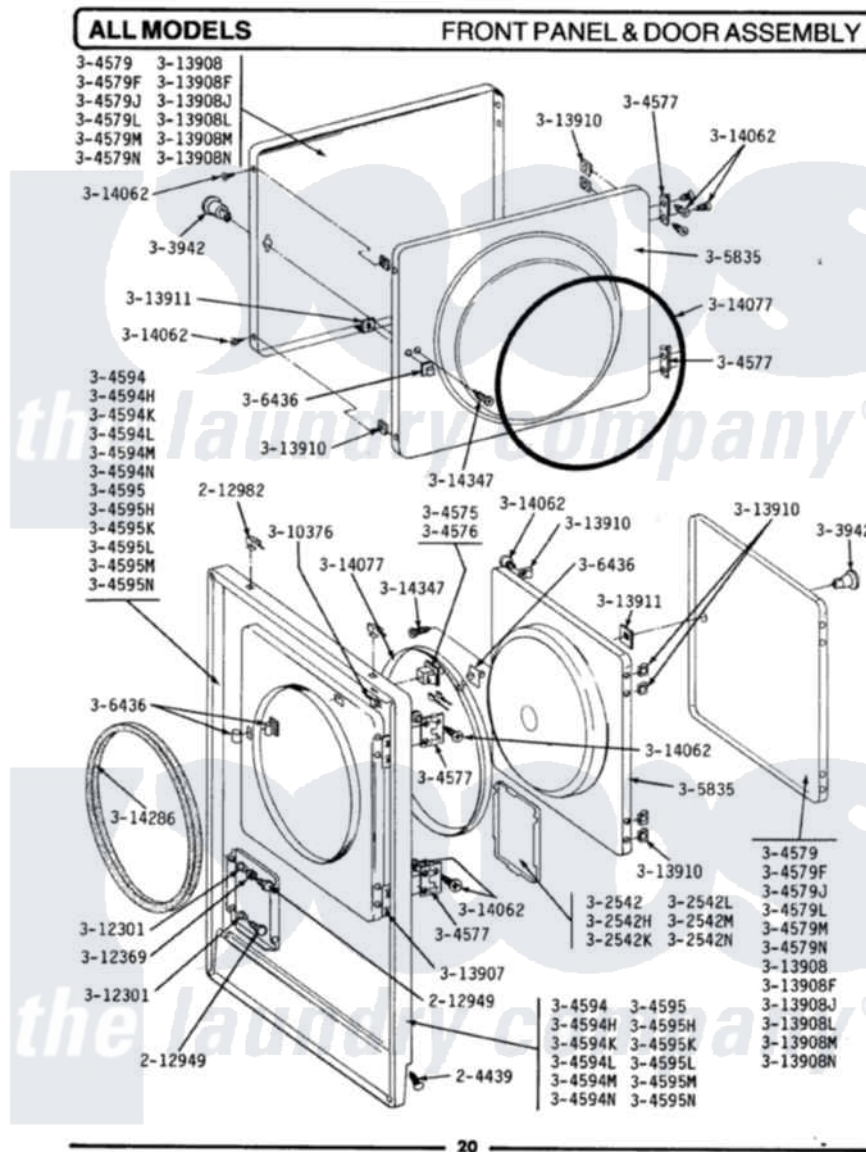

Maytag DG408 02 - FRONT PANEL & DOOR ASSEMBLY

Maytag Residential Maytag DG408 Dryer Parts Parts Diagram 02 - FRONT PANEL & DOOR ASSEMBLY
 Click on the part number to view part

Item	Original Part Number	Replaced By	Status	Part Description
1	204439			Screw And Fstner Assembly
2	212949	22001866		Screw, Relay
3	212982	22001650		Fastener, Spring
4	302542		Not Available	PART NOT USED. (DG ONLY)
5	302542H		Not Available	ACCESS DOOR-SHADED GOLD
6	302542K		Not Available	ACCESS DOOR-SHADED AVOCADO
7	302542L		Not Available	PART NOT USED. (DG ONLY)
8	302542M		Not Available	ACCESS DOOR-HARVEST WHEAT
9	302542N		Not Available	ACCESS DOOR-FRESH AVOCADO
10	303942		Not Available	KNOB AND SCREW
11	Y304577	33001230		Hinge, Door
12	Y304579			DOOR (WHT)
13	304579F		Not Available	DOOR-LIGHT GOLD
14	304579J		Not Available	DOOR-LIGHT AVOCADO