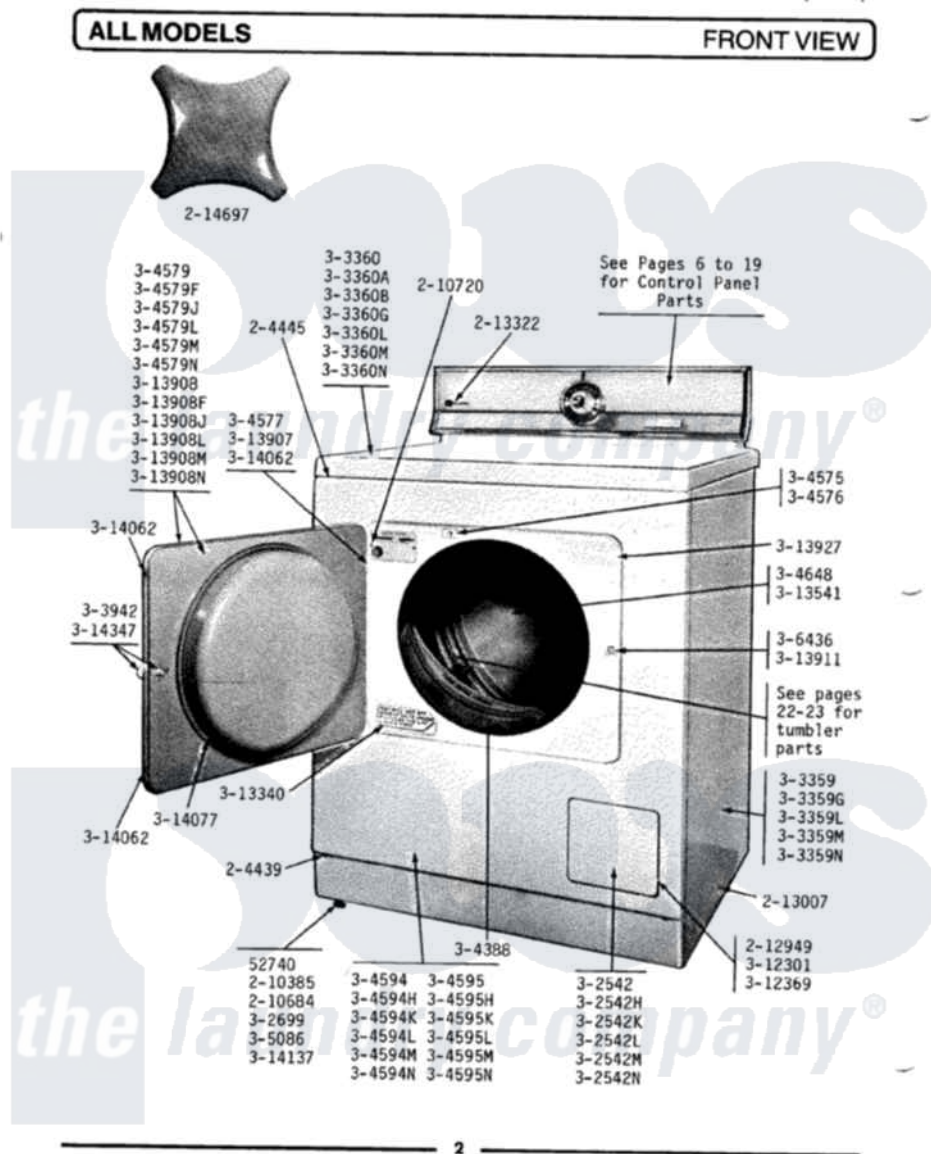

Maytag DG408 03 - FRONT VIEW

Maytag Residential Maytag DG408 Dryer Parts Parts Diagram 03 - FRONT VIEW

Click on the part number to view part

Item	Original Part Number	Replaced By	Status	Part Description
1	Y052740	62739		Nut, Lock
2	204439			Screw And Fstner Assembly
3	204445			Screw And Fastener Assembly
4	210385			Lock Nut For Adjustable Leg
5	210684			Foot, Adjustable Leg
6	210720			Rivet, Bearing To Tumbler Frnt
7	212949	22001866		Screw, Relay
8	213007			Xfor Cabinet See Cabinet, Back
9	213322		Not Available	MAYTAG DECAL
10	214697			Easy-Grip Knob
11	302542		Not Available	PART NOT USED. (DG ONLY)
12	302542H		Not Available	ACCESS DOOR-SHADED GOLD
13	302542K		Not Available	ACCESS DOOR-SHADED AVOCADO
14	302542L		Not Available	PART NOT USED. (DG ONLY)