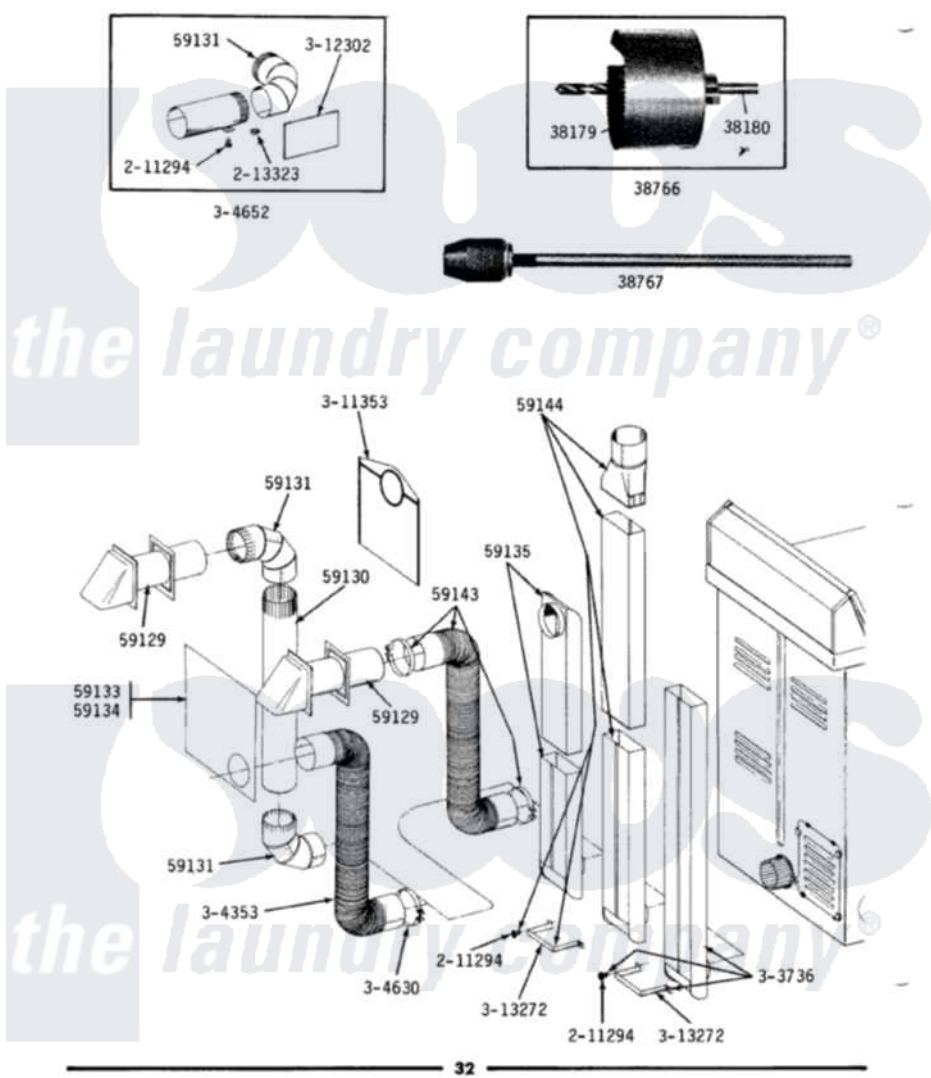

Maytag DG408 06 - INSTALLATION ACCESSORIES

ALL MODELS **INSTALLATION ACCESSORIES**

Maytag Residential Maytag DG408 Dryer Parts Parts Diagram 06 - INSTALLATION ACCESSORIES
 Click on the part number to view part

Item	Original Part Number	Replaced By	Status	Part Description
1	038179		Not Available	BLADE, SAW
2	038180		Not Available	REPLACEMENT DRILL
3	038766		Not Available	HOLE SAW W/DRILL BIT
4	038767			Extension Chuck, Drill
5	Y059129	4396007RW		Vent Hood
6	Y059130			Pipe, Venting
7	Y059131			Elbow, Venting
8	059133		Not Available	ALUMINUM WINDOW 4X12X18
9	Y059134			PLATE, ALUM. WINDOW (15``X20``)
10	Y059135			Vent Duct Assembly
11	Y059143			Flexible Vent Kit
12	059144		Not Available	RECTANGULAR VENT KIT
13	211294	90767		Screw, 8A X 3/8 HeX Washer Head Tapping
14	213323			Fastener, Exhaust Duct Kit