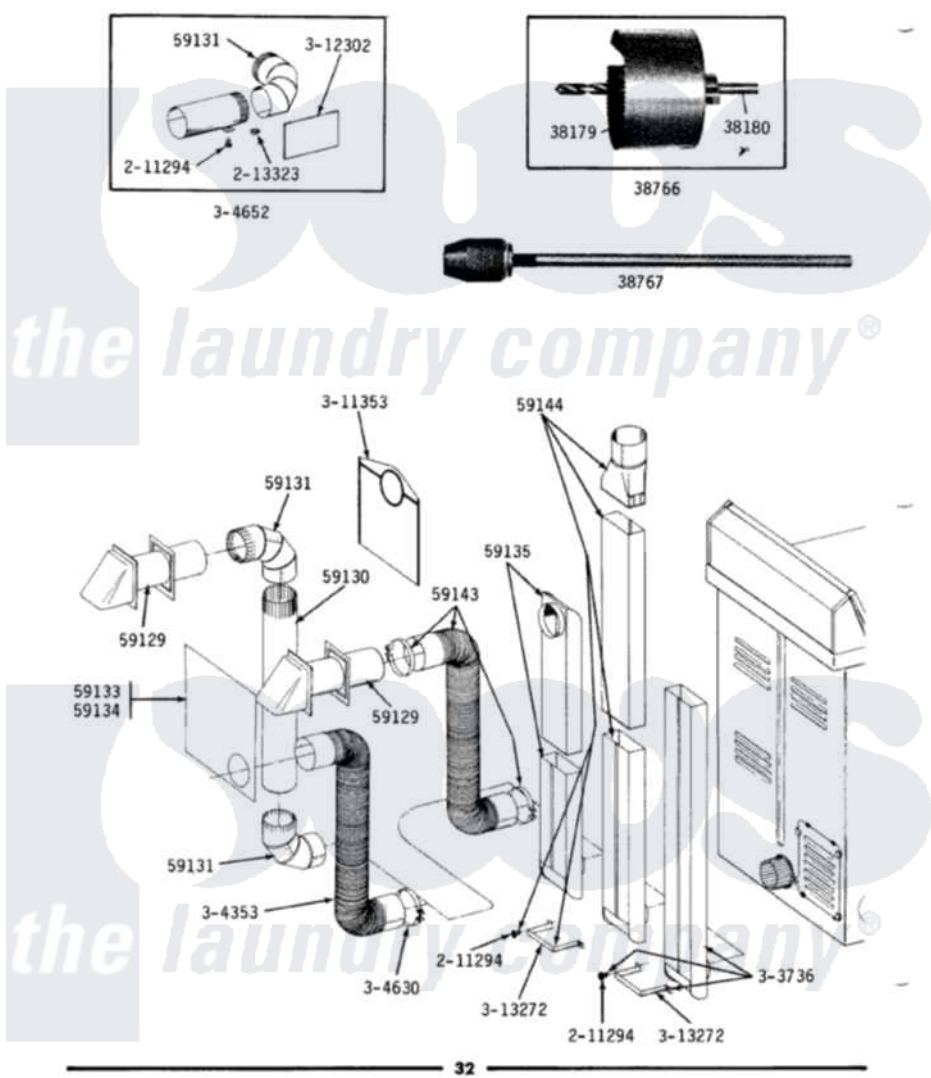

Maytag DG408 07 - INSTALLATION ACCESSORIES

ALL MODELS **INSTALLATION ACCESSORIES**

Maytag Residential Maytag DG408 Dryer Parts Parts Diagram 07 - INSTALLATION ACCESSORIES
 Click on the part number to view part

Item	Original Part Number	Replaced By	Status	Part Description
1	038179		Not Available	BLADE, SAW
2	038180		Not Available	REPLACEMENT DRILL
3	038766		Not Available	HOLE SAW W/DRILL BIT
4	038767			Extension Chuck, Drill
5	Y059129	4396007RW		Vent Hood
6	Y059130			Pipe, Venting
7	Y059131			Elbow, Venting
8	059133		Not Available	ALUMINUM WINDOW 4X12X18
9	Y059134			PLATE, ALUM. WINDOW (15``X20``)
10	Y059135			Vent Duct Assembly
11	Y059143			Flexible Vent Kit
12	059144		Not Available	RECTANGULAR VENT KIT
13	211294	90767		Screw, 8A X 3/8 HeX Washer Head Tapping
14	213323			Fastener, Exhaust Duct Kit