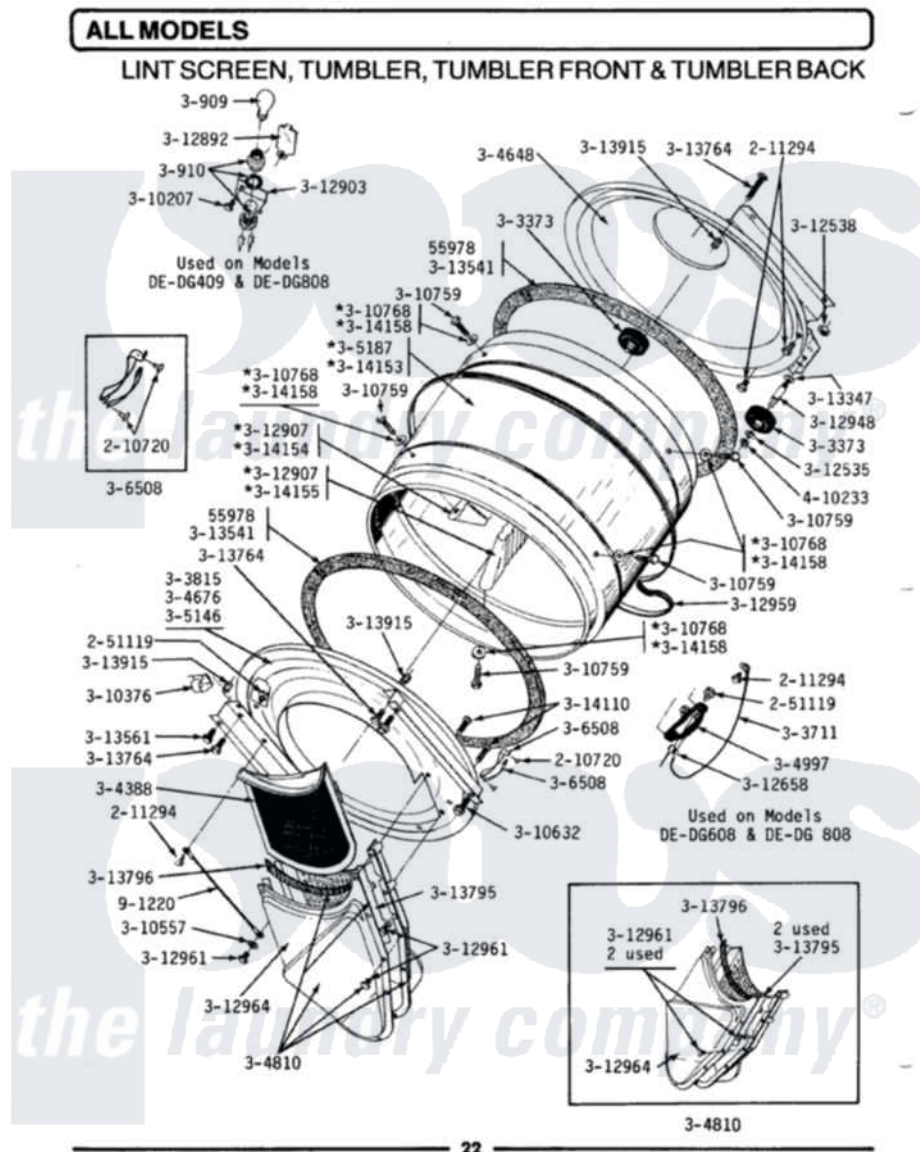

Maytag DG408 08 - LINT SCREEN, TUMBLER (FRONT & BACK)

Maytag Residential Maytag DG408 Dryer Parts Parts Diagram 08 - LINT SCREEN, TUMBLER (FRONT & BACK)
Click on the part number to view part

Item	Original Part Number	Replaced By	Status	Part Description
1	Y053241			Set Screw, Motor Pulley
2	Y055978			Rubber Adhesive, 2 Oz Tube
3	210720			Rivet, Bearing To Tumbler Fmt
4	Y303373	12001541		Drum Roller/Washer Assembly--W
5	Y303711			Sensor Ground Wire
6	Y303815	33001231		Front- Tumbler
7	Y304244			Motor Pulley With Set Screw
8	Y304388	33001003		Screen, Lint
9	Y304648	33001106		Back, Tumbler
10	Y304810		Not Available	OUTLET DUCT ASSEMBLY---S
11	Y305185	6-3051850		Pulley- MO
12	305187		Not Available	TUMBLER W/BAFFLES
13	306508			Tumbler Bearing Kit ---W
14	Y310376			Clip, Door Switch Harness
15	310557			Washer

16	Y310632	1163839	Screw
17	Y310759		Screw, Tumbler Baffles
18	310768	Not Available	WASHER
19	312535		Washer, Vault Mounting Brk.
20	312538	33001443	Nut, Hex
21	Y312907		Tumbler Baffle
22	Y312948	6-3129480	Shaft- Tumbler
23	Y312959		Poly "V" Belt For Tumbler
24	Y312961	W10116751	Screw
25	Y312964	Not Available	OUTLET DUCT - OUTER HALF
26	Y313347	312535	Washer, Vault Mounting Brk.
27	Y313541	33313541	Seal- Tumbler
28	Y313561		Screw---NA
29	313764	Not Available	SCREW
30	Y313796		Lint Seal
31	313915	31-3915	Tech Sheet
32	Y314110	33002917	Screw, No.10-16
33	Y314153	Not Available	TUMBLER No.
34	314154	Not Available	TUMBLER BAFFLE - SHORT
35	314155	33001004	Baffle, Tall
36	314158		Washer, Baffle To Tumbler
37	410233	9703438	Ring-Retrn
38	901220		Ground Wire
39	Y313795		Guide For Lint Screen