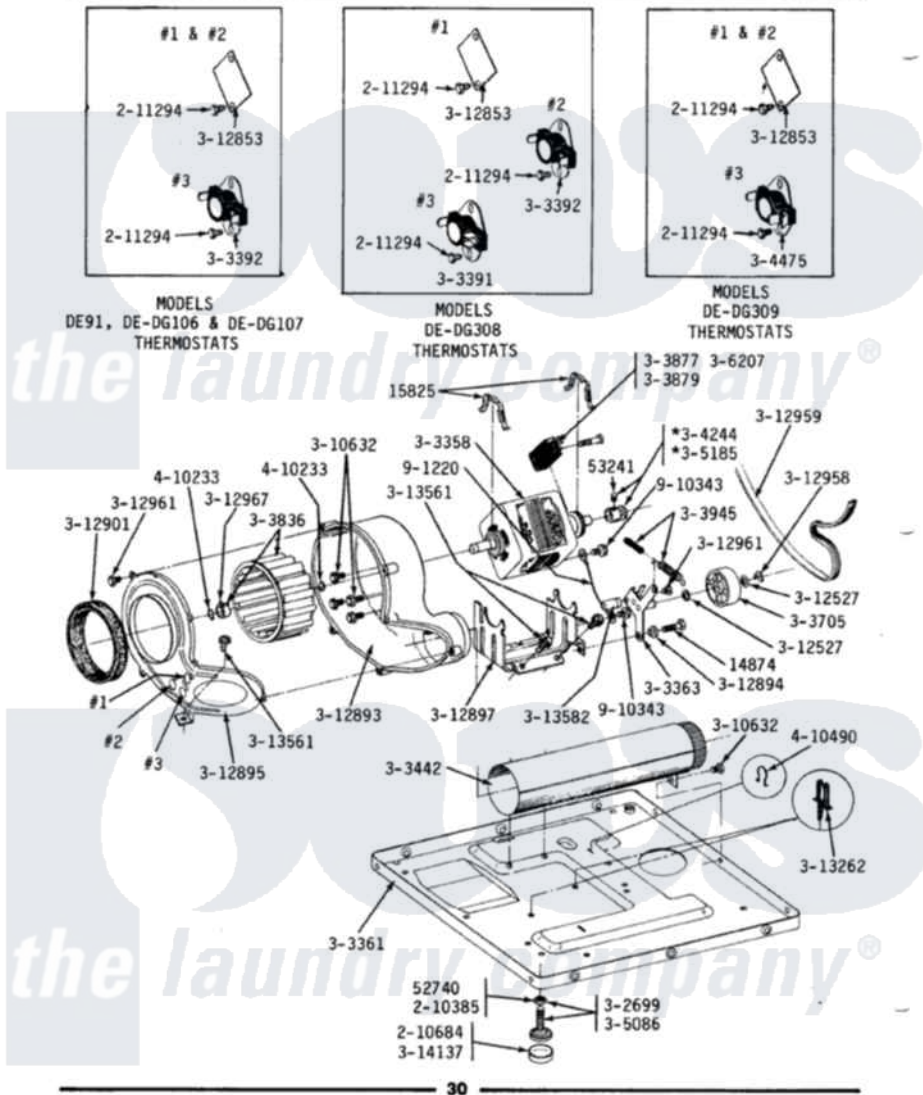

Maytag DG408 09 - MOTOR, BLOWER, BASE FRAME & THERMOSTATS

ALL MODELS MOTOR, BLOWER, BASE FRAME & THERMOSTATS

Maytag Residential Maytag DG408 Dryer Parts Parts Diagram 09 - MOTOR, BLOWER, BASE FRAME & THERMOSTATS

[Click on the part number to view part](#)

Item	Original Part Number	Replaced By	Status	Part Description
1	Y014874			Screw, Idler Arm And Sleeve
2	Y015825			Clip, Motor To Motor Support
3	Y052740	62739		Nut, Lock
4	Y053241			Set Screw, Motor Pulley
5	210385			Lock Nut For Adjustable Leg
6	210684			Foot, Adjustable Leg
7	211294	90767		Screw, 8A X 3/8 HeX Washer Head Tapping
8	Y302699	22003428		Leg, Adjustable
9	Y303358	W10410999		Motor-Drive
10	Y303361		Not Available	BASE ASSY. (UPPER & LOWER)
11	Y303363	6-3033630		Idler Arm
12	Y304474			Cycling Thermostat 150 Deg.
13	Y303442			EXHAUST DUCT ASSEMBLY
14	Y303705	6-3037050		Pulley- ID

15	Y303836		Blower Wheel Assembly And Clamp
16	Y303877	Not Available	SWITCH, MOTOR EXTERNAL START No.303358-2, No.303358-4, 303358-7
17	Y303879		Switch, Motor External Start
18	Y303945		IDLER SPRING ASSY. W/PLUG
19	Y304244		Motor Pulley With Set Screw
20	Y305086		Adjustable Leg And Nut
21	Y305185	6-3051850	Pulley- MO
22	306207	Not Available	(PROD. No.303358-8 & No.303358-9)
23	Y310632	1163839	Screw
24	Y312527		Washer, Idler Shaft
25	Y312853		Cover For Thermostat Openin
26	Y312893		Housing, Blower
27	Y312894	315772	Sleeve, Idler Arm
28	Y312895	Not Available	COVER FOR BLOWER---NA
29	312897	Not Available	SUPPORT, MOTOR
30	Y312901		Seal, Housing Cover
31	312958	354987	Ring, Retaining
32	Y312959		Poly "V" Belt For Tumbler
33	Y312961	W10116751	Screw
34	312967		Clamp, Blower Housing
35	Y313262	W10116752	Retainer-
36	Y313561		Screw---NA
37	Y313582	W10116756	Spacer
38	Y314137		Foot, Rubber
39	410233	9703438	Ring-Retrn
40	410490		Spring, Retainer Wire Harness
41	901220		Ground Wire
42	910343	488234	Screw 8-32 X 1/4
43	Y304475		Cycling Thermostat 140 Deg.