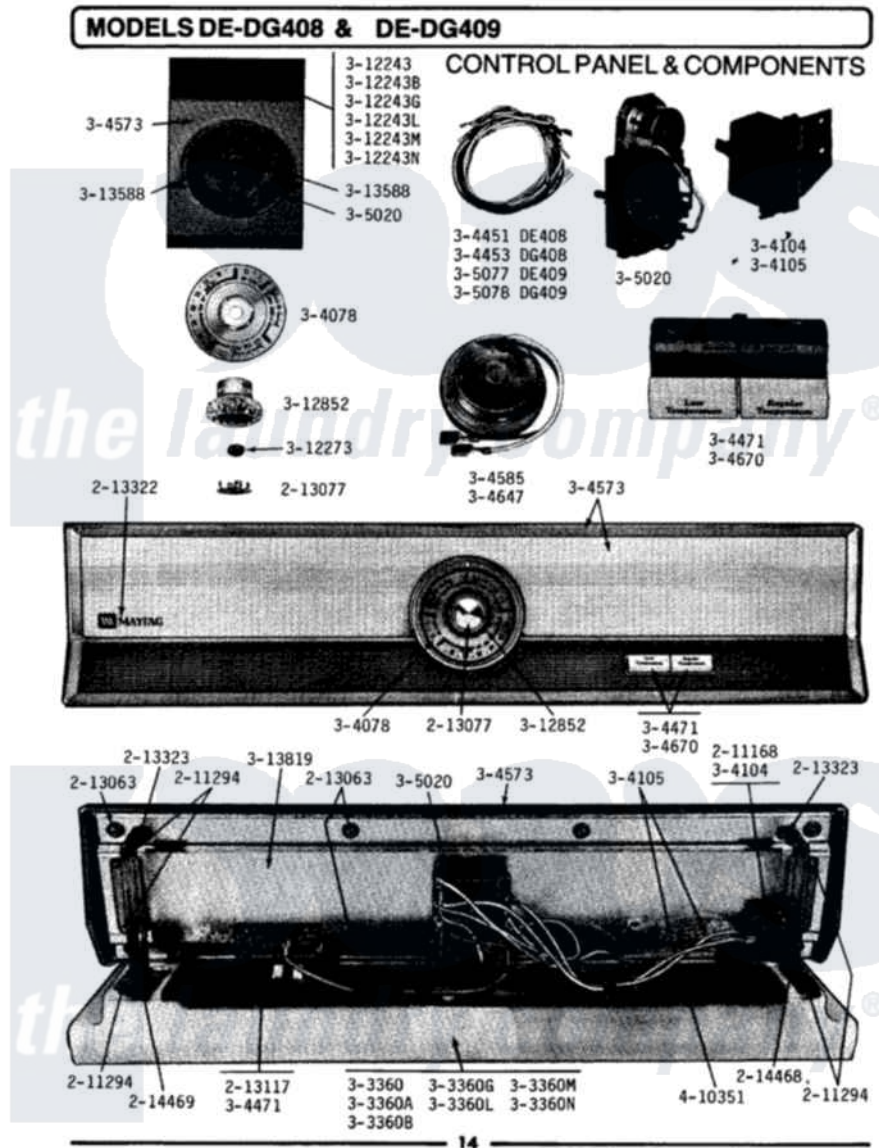

# Maytag DG409 01 - CONTROLS & COMPONENTS

Maytag Residential Maytag DG409 Dryer Parts Parts Diagram 01 - CONTROLS & COMPONENTS  
 Click on the part number to view part

Item	Original Part Number	Replaced By	Status	Part Description
1	211168	<a href="#">W10139210</a>		Screw, 8-18 X 5/16
2	211294	<a href="#">90767</a>		Screw, 8A X 3/8 HeX Washer Head Tapping
3	213063	<a href="#">703431</a>		Palnut
4	213077		Not Available	CAP FOR TIMER KNOB
5	213117	<a href="#">67006908</a>		Screw, Ice Rack
6	213322		Not Available	MAYTAG DECAL
7	<a href="#">213323</a>			Fastener, Exhaust Duct Kit
8	214468		Not Available	BRACKET-LEFT HAND
9	214469		Not Available	BRACKET-RIGHT HAND
10	303360		Not Available	TOP COVER-WHITE
11	303360A		Not Available	TOP COVER-DARK AVOCADO
12	303360B		Not Available	TOP COVER-DARK COPPERTONE
13	303360G		Not Available	TOP COVER-DARK GOLD
14	303360L		Not Available	TOP COVER-ALMOND