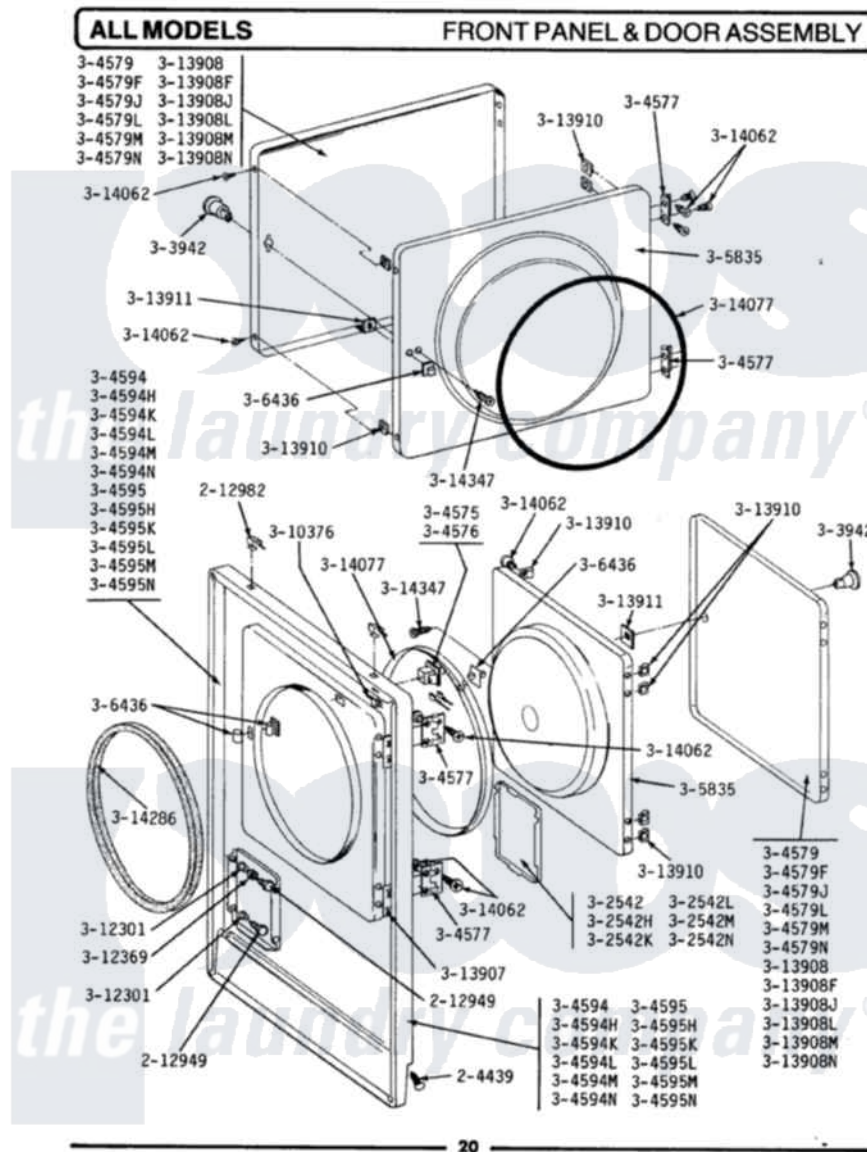

Maytag DG409 02 - FRONT PANEL & DOOR ASSEMBLY

Maytag Residential Maytag DG409 Dryer Parts Parts Diagram 02 - FRONT PANEL & DOOR ASSEMBLY
 Click on the part number to view part

Item	Original Part Number	Replaced By	Status	Part Description
1	204439			Screw And Fstner Assembly
2	212949	22001866		Screw, Relay
3	212982	22001650		Fastener, Spring
4	302542		Not Available	PART NOT USED. (DG ONLY)
5	302542H		Not Available	ACCESS DOOR-SHADED GOLD
6	302542K		Not Available	ACCESS DOOR-SHADED AVOCADO
7	302542L		Not Available	PART NOT USED. (DG ONLY)
8	302542M		Not Available	ACCESS DOOR-HARVEST WHEAT
9	302542N		Not Available	ACCESS DOOR-FRESH AVOCADO
10	303942		Not Available	KNOB AND SCREW
11	Y304577	33001230		Hinge, Door
12	Y304579			DOOR (WHT)
13	304579F		Not Available	DOOR-LIGHT GOLD
14	304579J		Not Available	DOOR-LIGHT AVOCADO