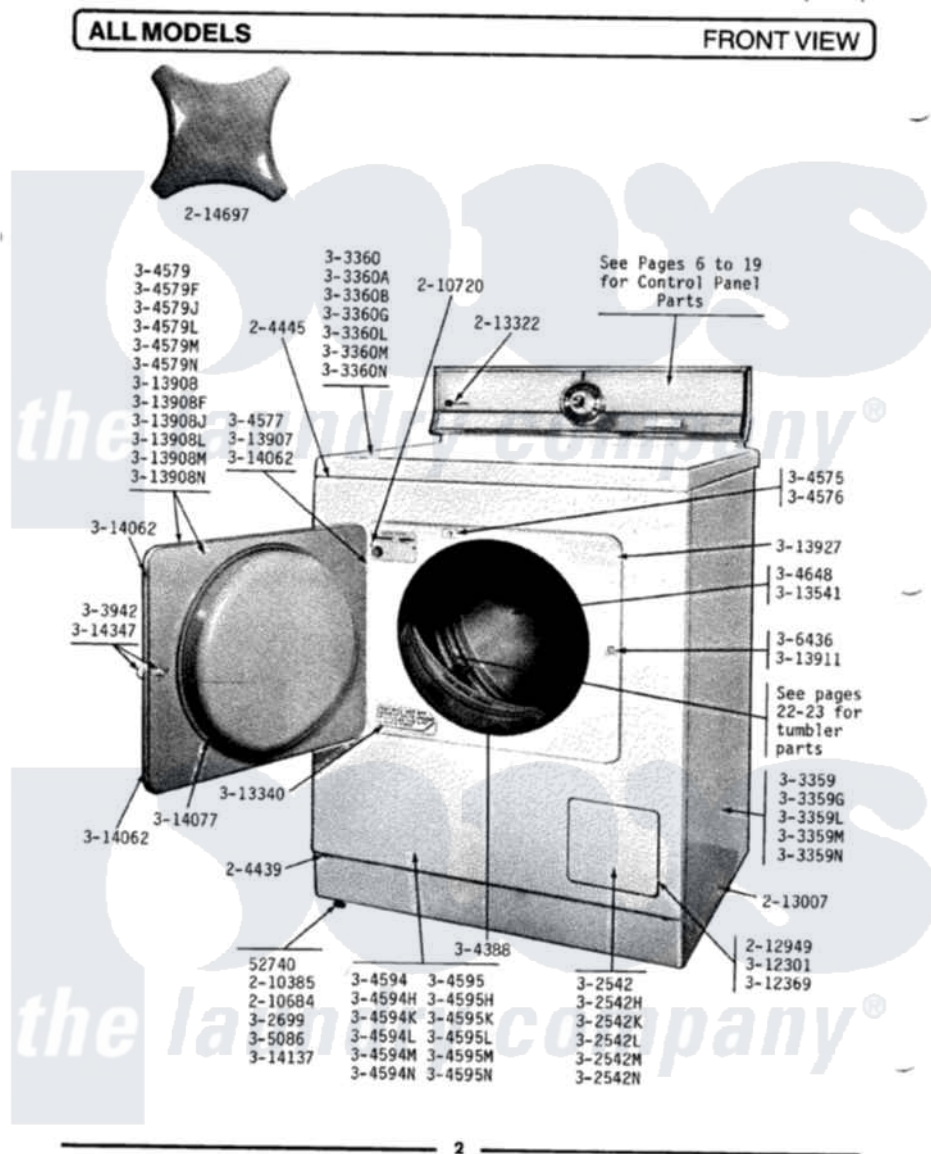

Maytag DG409 03 - FRONT VIEW

Maytag Residential Maytag DG409 Dryer Parts Parts Diagram 03 - FRONT VIEW

Click on the part number to view part

Item	Original Part Number	Replaced By	Status	Part Description
1	Y052740	62739		Nut, Lock
2	204439			Screw And Fstner Assembly
3	204445			Screw And Fastener Assembly
4	210385			Lock Nut For Adjustable Leg
5	210684			Foot, Adjustable Leg
6	210720			Rivet, Bearing To Tumbler Frnt
7	212949	22001866		Screw, Relay
8	213007			Xfor Cabinet See Cabinet, Back
9	213322		Not Available	MAYTAG DECAL
10	214697			Easy-Grip Knob
11	302542		Not Available	PART NOT USED. (DG ONLY)
12	302542H		Not Available	ACCESS DOOR-SHADED GOLD
13	302542K		Not Available	ACCESS DOOR-SHADED AVOCADO
14	302542L		Not Available	PART NOT USED. (DG ONLY)