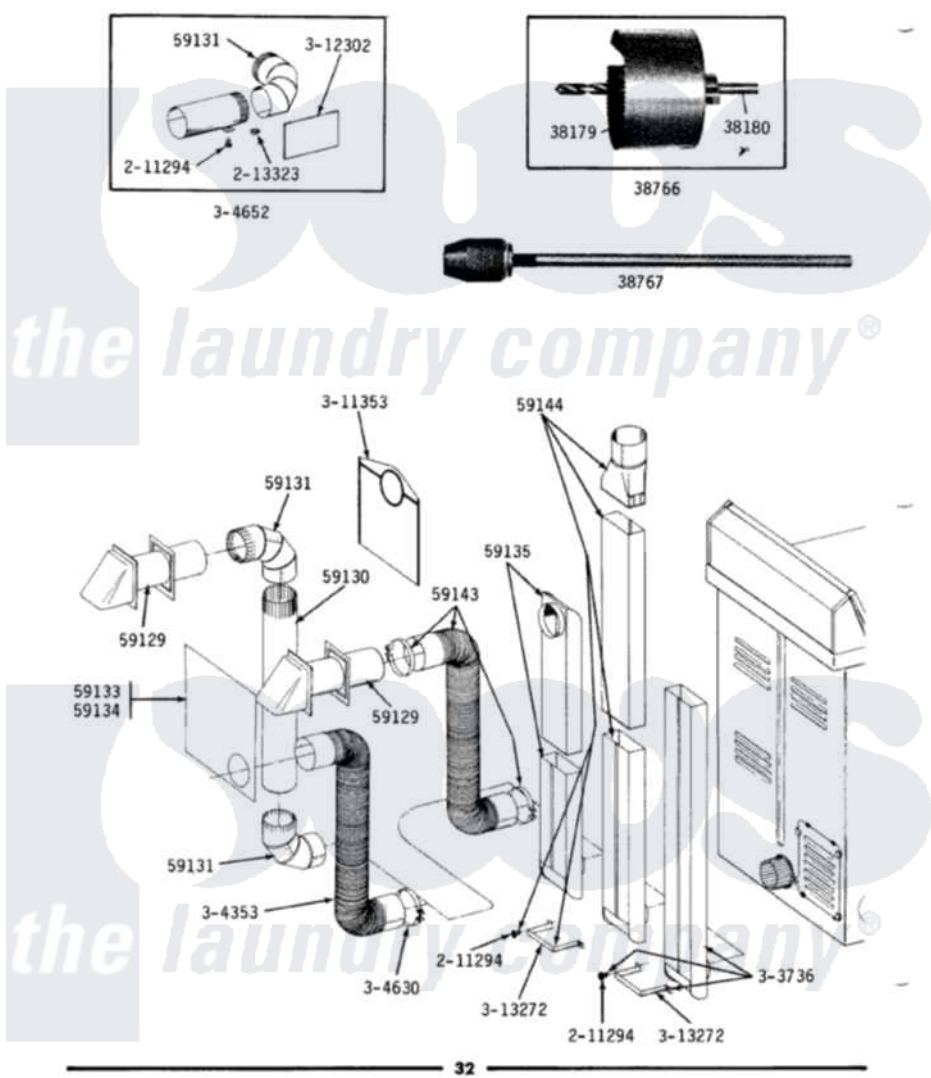

Maytag DG409 06 - INSTALLATION ACCESSORIES

ALL MODELS **INSTALLATION ACCESSORIES**

Maytag [Residential Maytag DG409 Dryer Parts](#) Parts Diagram 06 - INSTALLATION ACCESSORIES
 Click on the part number to view part

Item	Original Part Number	Replaced By	Status	Part Description
1	038179		Not Available	BLADE, SAW
2	038180		Not Available	REPLACEMENT DRILL
3	038766		Not Available	HOLE SAW W/DRILL BIT
4	038767			Extension Chuck, Drill
5	Y059129	4396007RW		Vent Hood
6	Y059130			Pipe, Venting
7	Y059131			Elbow, Venting
8	059133		Not Available	ALUMINUM WINDOW 4X12X18
9	Y059134			PLATE, ALUM. WINDOW (15``X20``)
10	Y059135			Vent Duct Assembly
11	Y059143			Flexible Vent Kit
12	059144		Not Available	RECTANGULAR VENT KIT
13	211294	90767		Screw, 8A X 3/8 HeX Washer Head Tapping
14	213323			Fastener, Exhaust Duct Kit