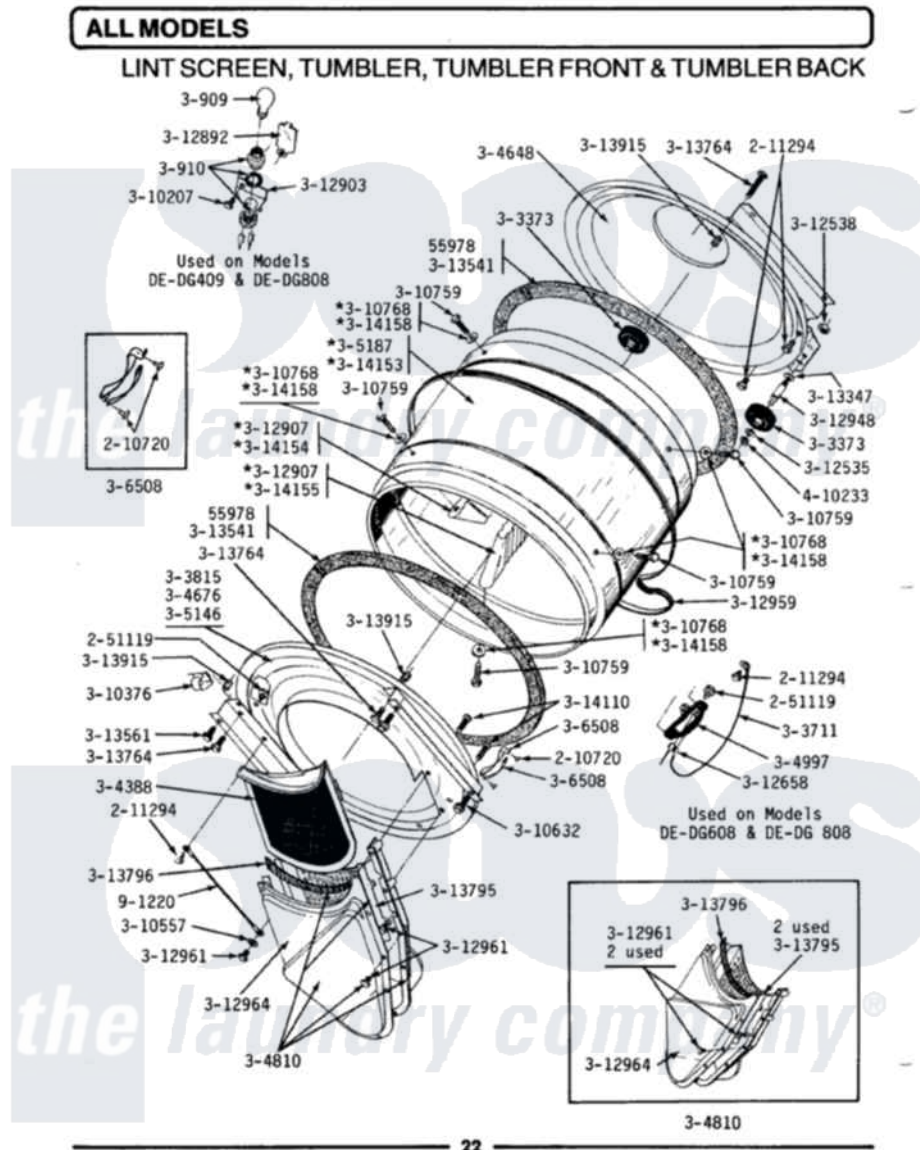

Maytag DG409 08 - LINT SCREEN, TUMBLER (FRONT & BACK)

Maytag Residential Maytag DG409 Dryer Parts Parts Diagram 08 - LINT SCREEN, TUMBLER (FRONT & BACK)
 Click on the part number to view part

Item	Original Part Number	Replaced By	Status	Part Description
1	Y053241			Set Screw, Motor Pulley
2	Y055978			Rubber Adhesive, 2 Oz Tube
3	210720			Rivet, Bearing To Tumbler Fmt
4	Y303373	12001541		Drum Roller/Washer Assembly--W
5	Y303711			Sensor Ground Wire
6	Y251119	3177991		Screw
7	Y304244			Motor Pulley With Set Screw
8	Y304388	33001003		Screen, Lint
9	Y304648	33001106		Back, Tumbler
10	Y304810		Not Available	OUTLET DUCT ASSEMBLY---S
11	Y305185	6-3051850		Pulley- MO
12	305187		Not Available	TUMBLER W/BAFFLES
13	306508			Tumbler Bearing Kit ---W
14	Y310376			Clip, Door Switch Harness
15	310557			Washer

16	Y310632	1163839		Screw
17	Y310759			Screw, Tumbler Baffles
18	310768		Not Available	WASHER
19	312535			Washer, Vault Mounting Brk.
20	312538	33001443		Nut, Hex
21	Y312907			Tumbler Baffle
22	Y312948	6-3129480		Shaft- Tumbler
23	Y312959			Poly "V" Belt For Tumbler
24	Y312961	W10116751		Screw
25	Y312964		Not Available	OUTLET DUCT - OUTER HALF
26	Y313347	312535		Washer, Vault Mounting Brk.
27	Y313541	33313541		Seal- Tumbler
28	Y313561			Screw---NA
29	313764		Not Available	SCREW
30	Y313796			Lint Seal
31	313915	31-3915		Tech Sheet
32	Y314110	33002917		Screw, No.10-16
33	Y314153		Not Available	TUMBLER No.
34	314154		Not Available	TUMBLER BAFFLE - SHORT
35	314155	33001004		Baffle, Tall
36	314158			Washer, Baffle To Tumbler
37	410233	9703438		Ring-Retrn
38	901220			Ground Wire
39	300909	8009		Bulb-Light
40	300910		Not Available	RECEPTACLE
41	Y305146	306708		Tumbler Front Assembly
42	310207			Screw, No.6 X 1/4 Inch
43	Y312892	33312892		Lens
44	312903		Not Available	LAMP BRACKET
45	Y313795			Guide For Lint Screen