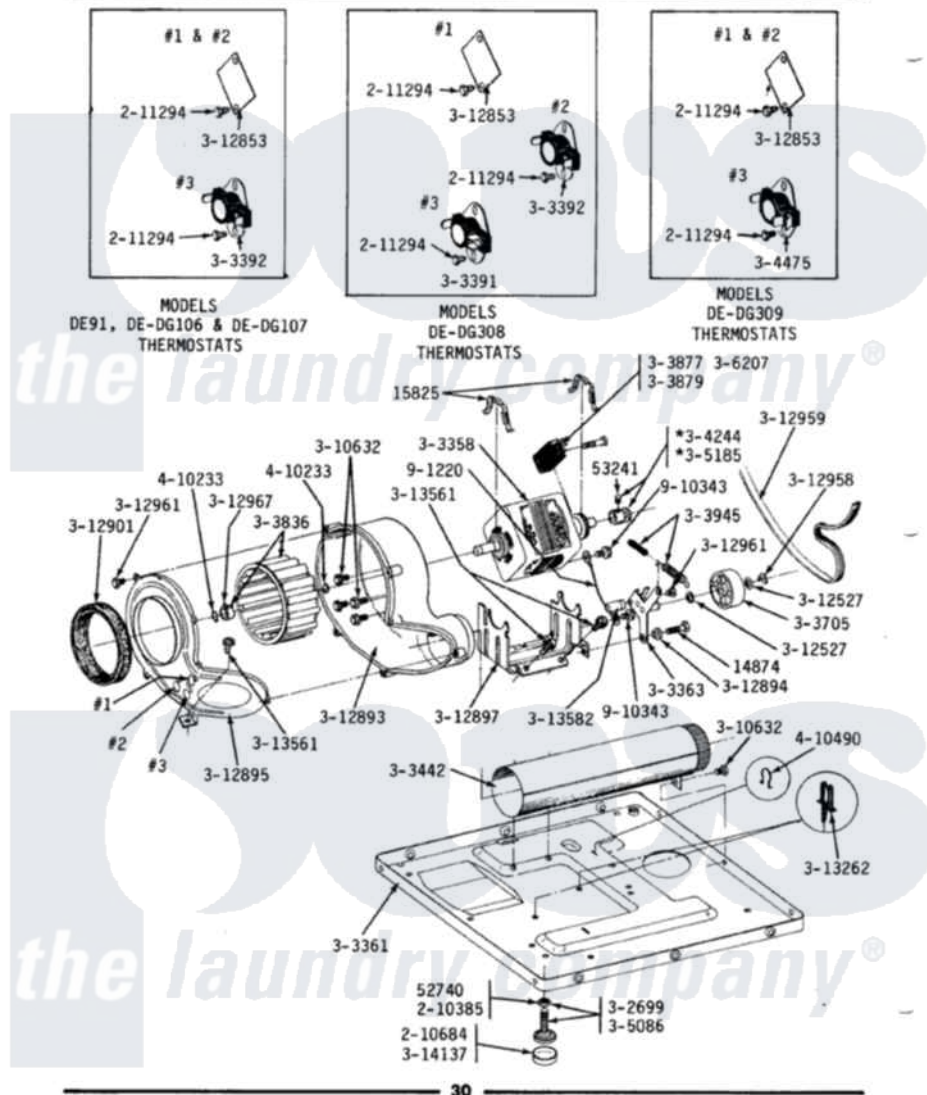

Maytag DG409 09 - MOTOR, BLOWER, BASE FRAME & THERMOSTATS

ALL MODELS MOTOR, BLOWER, BASE FRAME & THERMOSTATS

Maytag [Residential Maytag DG409 Dryer Parts](#) Parts Diagram 09 - MOTOR, BLOWER, BASE FRAME & THERMOSTATS

[Click on the part number to view part](#)

Item	Original Part Number	Replaced By	Status	Part Description
1	Y014874			Screw, Idler Arm And Sleeve
2	Y015825			Clip, Motor To Motor Support
3	Y052740	62739		Nut, Lock
4	Y053241			Set Screw, Motor Pulley
5	210385			Lock Nut For Adjustable Leg
6	210684			Foot, Adjustable Leg
7	211294	90767		Screw, 8A X 3/8 HeX Washer Head Tapping
8	Y302699	22003428		Leg, Adjustable
9	Y303358	W10410999		Motor-Drive
10	Y303361		Not Available	BASE ASSY. (UPPER & LOWER)
11	Y303363	6-3033630		Idler Arm
12	Y304474			Cycling Thermostat 150 Deg.
13	Y303442			EXHAUST DUCT ASSEMBLY
14	Y303705	6-3037050		Pulley- ID

15	Y303836		Blower Wheel Assembly And Clamp
16	Y303877	Not Available	SWITCH, MOTOR EXTERNAL START No.303358-2, No.303358-4, 303358-7
17	Y303879		Switch, Motor External Start
18	Y303945		IDLER SPRING ASSY. W/PLUG
19	Y304244		Motor Pulley With Set Screw
20	Y305086		Adjustable Leg And Nut
21	Y305185	6-3051850	Pulley- MO
22	306207	Not Available	(PROD. No.303358-8 & No.303358-9)
23	Y310632	1163839	Screw
24	Y312527		Washer, Idler Shaft
25	Y312853		Cover For Thermostat Openin
26	Y312893		Housing, Blower
27	Y312894	315772	Sleeve, Idler Arm
28	Y312895	Not Available	COVER FOR BLOWER---NA
29	312897	Not Available	SUPPORT, MOTOR
30	Y312901		Seal, Housing Cover
31	312958	354987	Ring, Retaining
32	Y312959		Poly "V" Belt For Tumbler
33	Y312961	W10116751	Screw
34	312967		Clamp, Blower Housing
35	Y313262	W10116752	Retainer-
36	Y313561		Screw---NA
37	Y313582	W10116756	Spacer
38	Y314137		Foot, Rubber
39	410233	9703438	Ring-Retrn
40	410490		Spring, Retainer Wire Harness
41	901220		Ground Wire
42	910343	488234	Screw 8-32 X 1/4
43	Y304475		Cycling Thermostat 140 Deg.